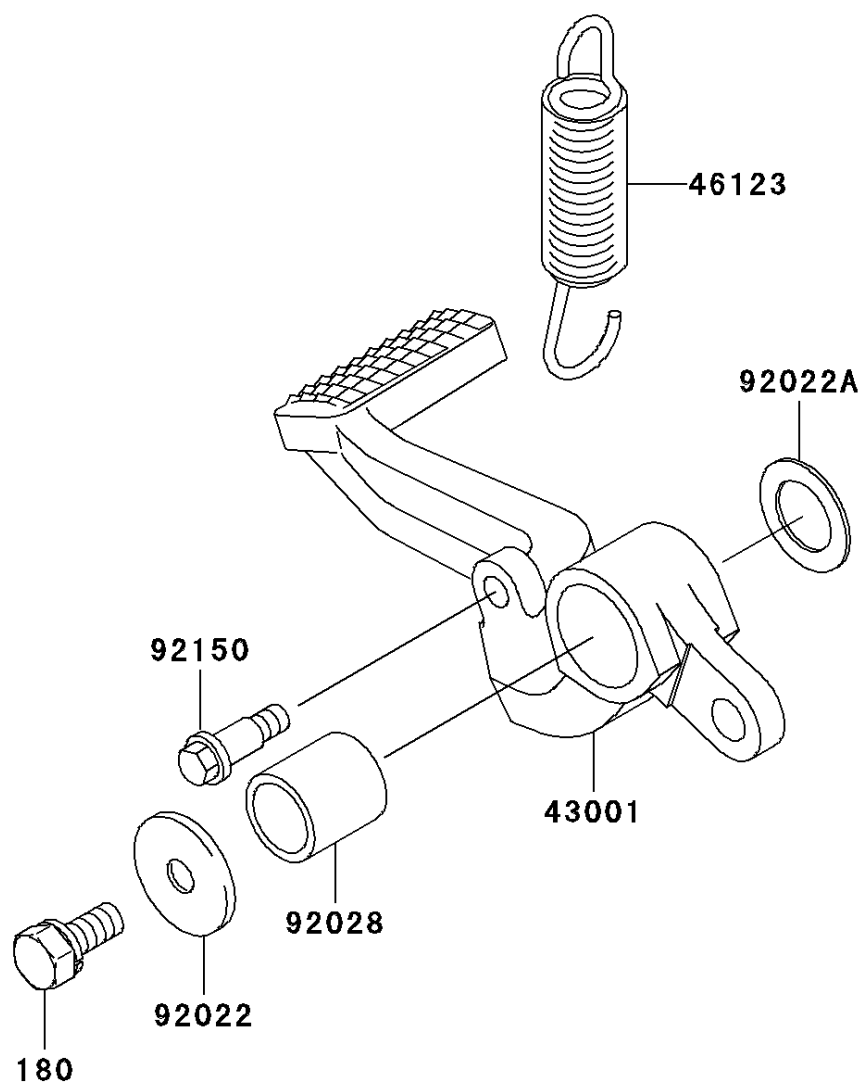

2006 NINJA® ZX™-12R PARTS DIAGRAM

Brake Pedal

F2260

2006 NINJA® ZX™-12R PARTS LIST

Brake Pedal

ITEM NAME	PART NUMBER	QUANTITY
BOLT-UPSET-WS,6X14 (Ref # 180)	180H0614	1
LEVER-BRAKE,PEDAL (Ref # 43001)	43001-1421	1
SPRING-COMP,BRAKE PEDAL RETURN (Ref # 46123)	46123-1058	1
WASHER,7X28X1.6 (Ref # 92022)	92022-1282	1
WASHER,15.3X24X1 (Ref # 92022A)	92022-326	1
BUSHING,BRAKE PEDAL (Ref # 92028)	92028-1282	1
BOLT,6MM (Ref # 92150)	92150-1113	1