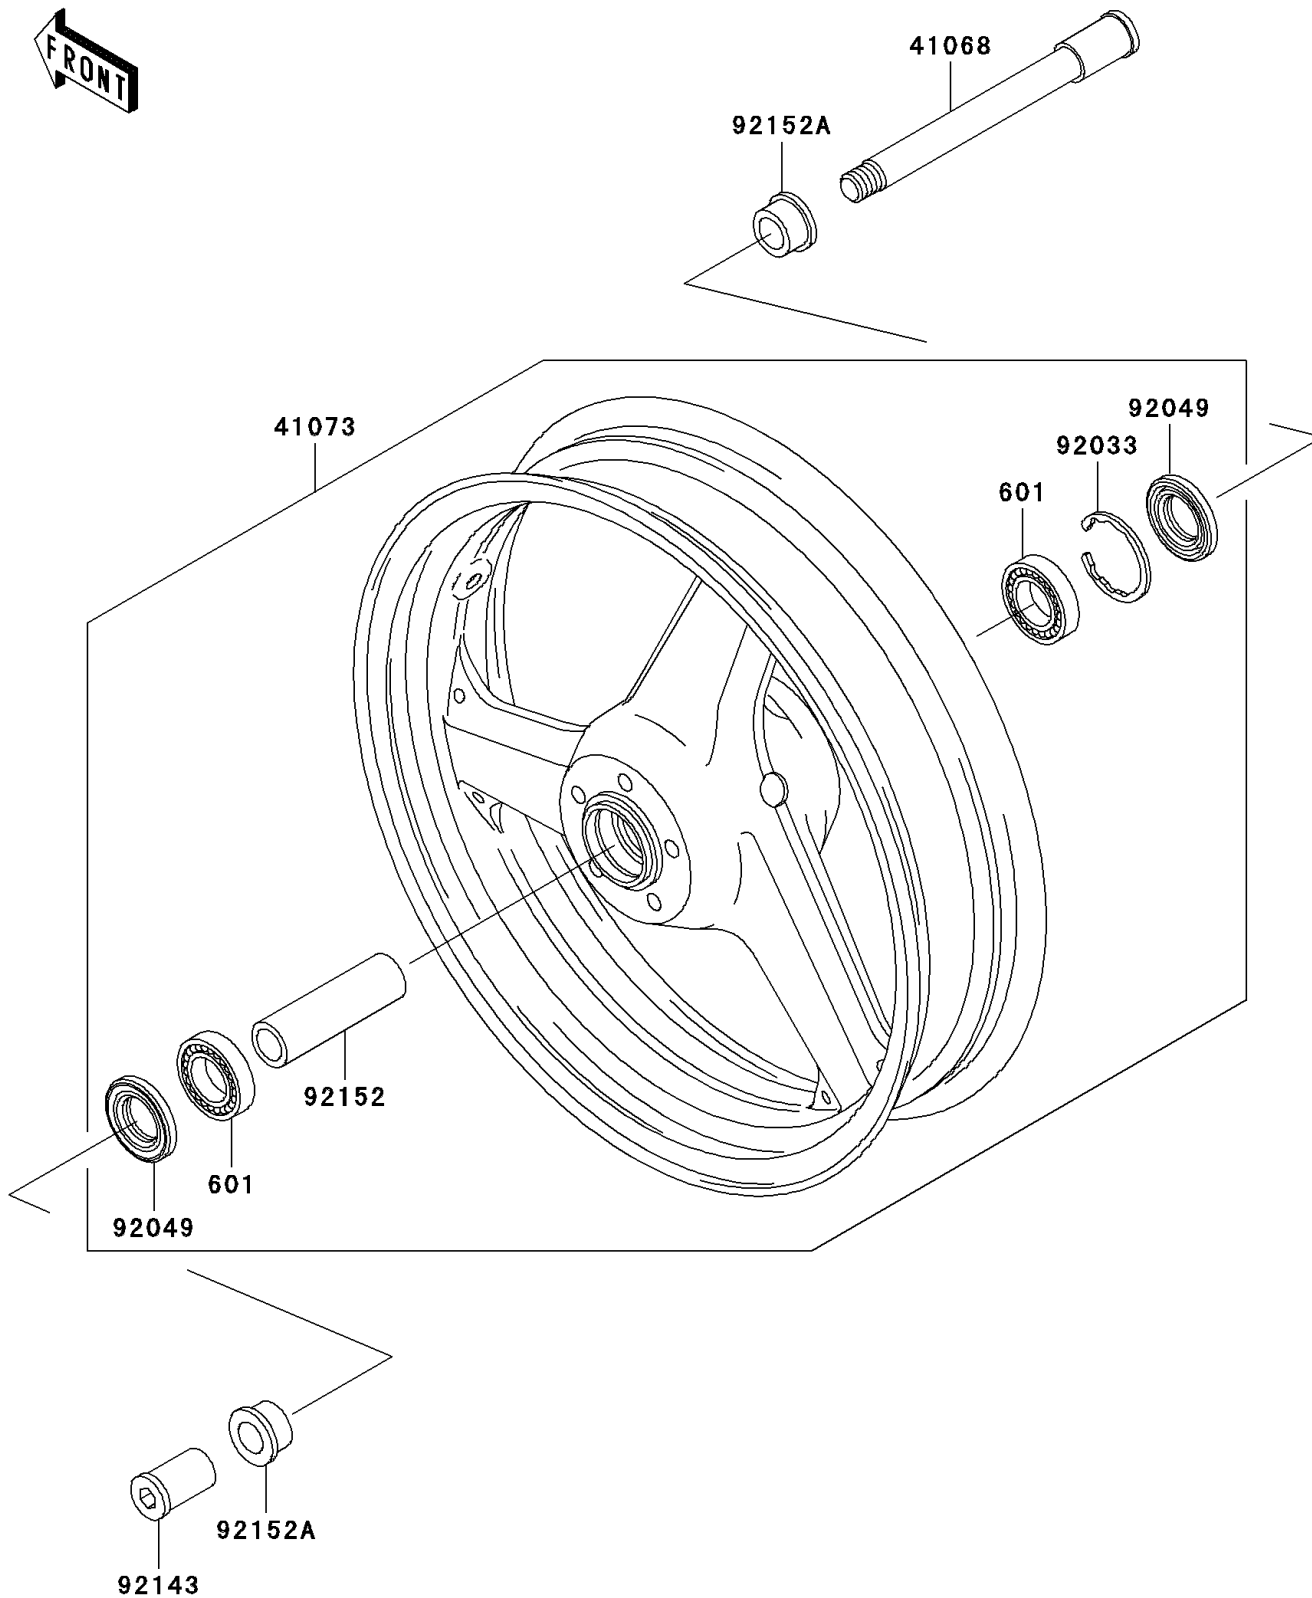

## 2006 NINJA® ZX™-12R PARTS DIAGRAM

Front Hub

F2230

## 2006 NINJA® ZX™-12R PARTS LIST

Front Hub

ITEM NAME	PART NUMBER	QUANTITY
BEARING-BALL,#6005UU (Ref # 601)	601B6005UU	1
AXLE,FR (Ref # 41068)	41068-1426	1
WHEEL-ASSY,FR,C.GOLD (Ref # 41073)	41073-1652-457	1
RING-SNAP,47MM (Ref # 92033)	92033-1042	1
SEAL-OIL,BJN 32 47 5 (Ref # 92049)	92049-1377	1
COLLAR,FR AXLE,LH,L=44.5 (Ref # 92143)	92143-1478	1
COLLAR,FR HUB,L=98 (Ref # 92152)	92152-1079	1
COLLAR,FR AXLE,L=21.5 (Ref # 92152A)	92152-1251	1