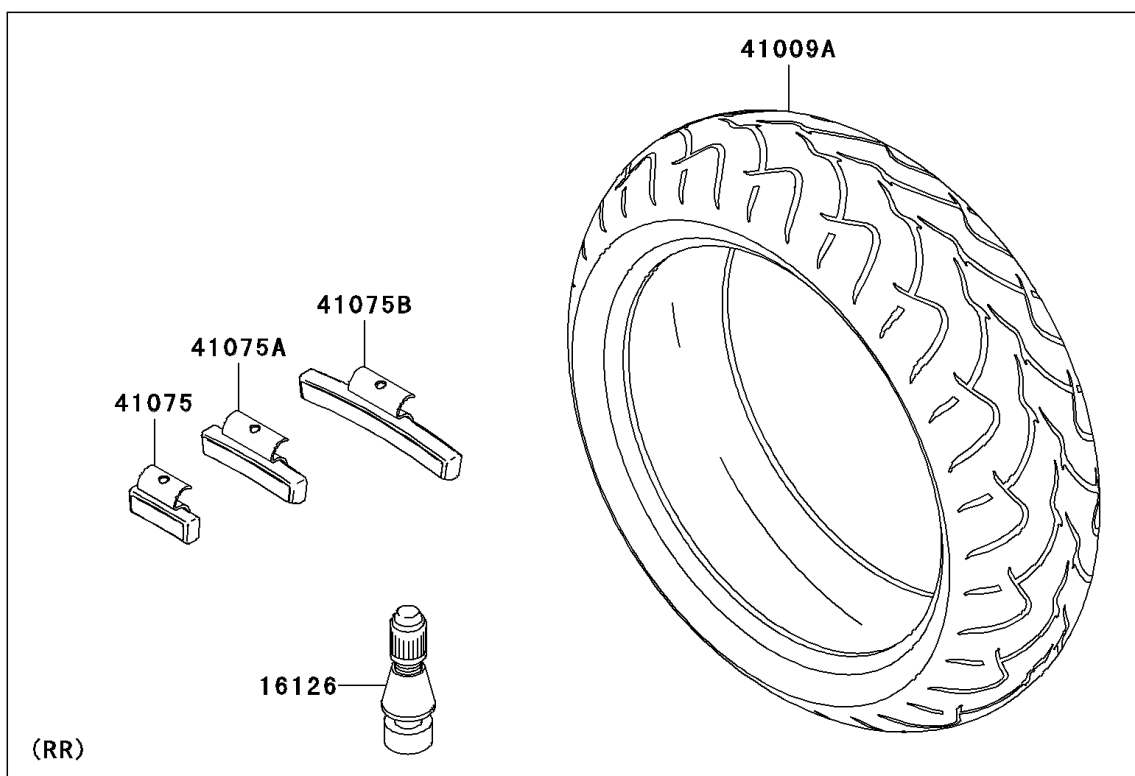

## 2006 NINJA® ZX™-12R PARTS DIAGRAM

Tires

F2210

## 2006 NINJA® ZX™-12R PARTS LIST

Tires

ITEM NAME	PART NUMBER	QUANTITY
VALVE,TIRE (Ref # 16126)	16126-1140	1
TIRE,FR,120/70ZR17(58W),D208FJ (Ref # 41009)	41009-1402	1
TIRE,RR,200/50ZR17(75W),D208J (Ref # 41009A)	41009-1403	1
BALANCER-WHEEL,10G,SILVER (Ref # 41075)	41075-0014	1
BALANCER-WHEEL,20G,SILVER (Ref # 41075A)	41075-0015	1
BALANCER-WHEEL,30G,SILVER (Ref # 41075B)	41075-0016	1