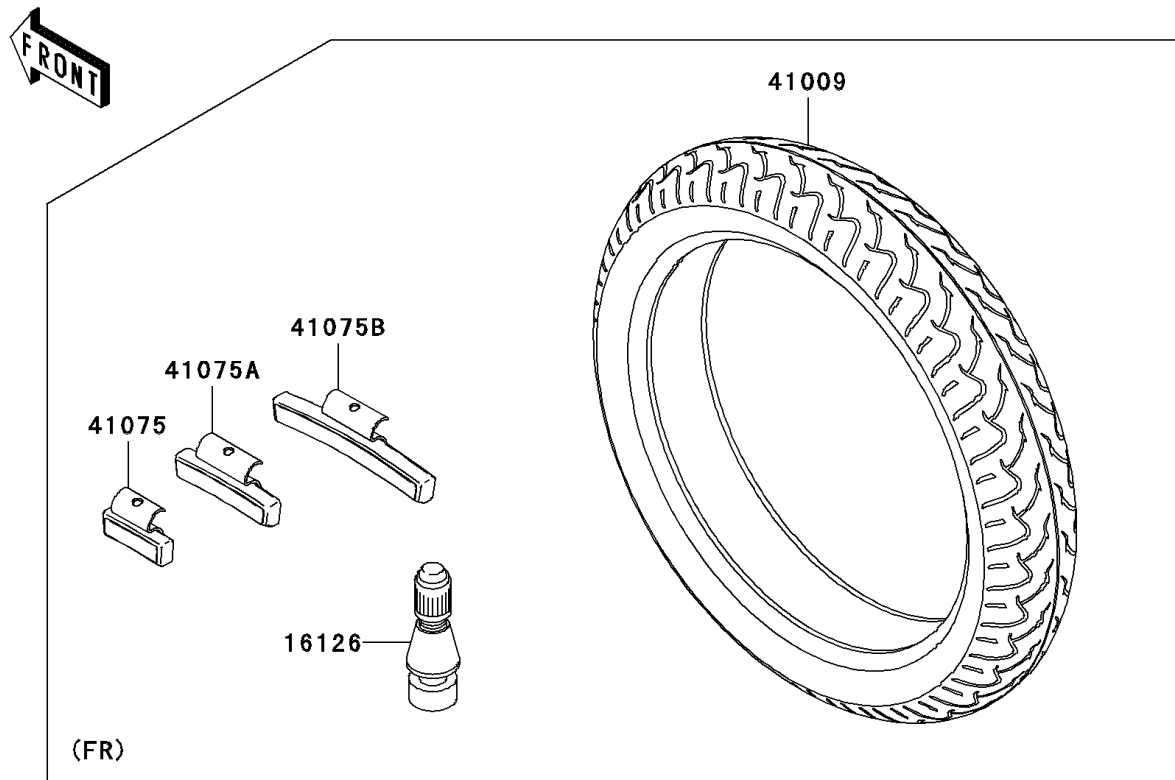

## 2006 NINJA® ZX™-12R PARTS DIAGRAM

Tires

F2210

## 2006 NINJA® ZX™-12R PARTS LIST

Tires

ITEM NAME	PART NUMBER	QUANTITY
VALVE,TIRE (Ref # 16126)	16126-1140	1
TIRE,FR,120/70ZR17(58W),D208FJ (Ref # 41009)	41009-1402	1
TIRE,RR,200/50ZR17(75W),D208J (Ref # 41009A)	41009-1403	1
BALANCER-WHEEL,10G,SILVER (Ref # 41075)	41075-0014	1
BALANCER-WHEEL,20G,SILVER (Ref # 41075A)	41075-0015	1
BALANCER-WHEEL,30G,SILVER (Ref # 41075B)	41075-0016	1