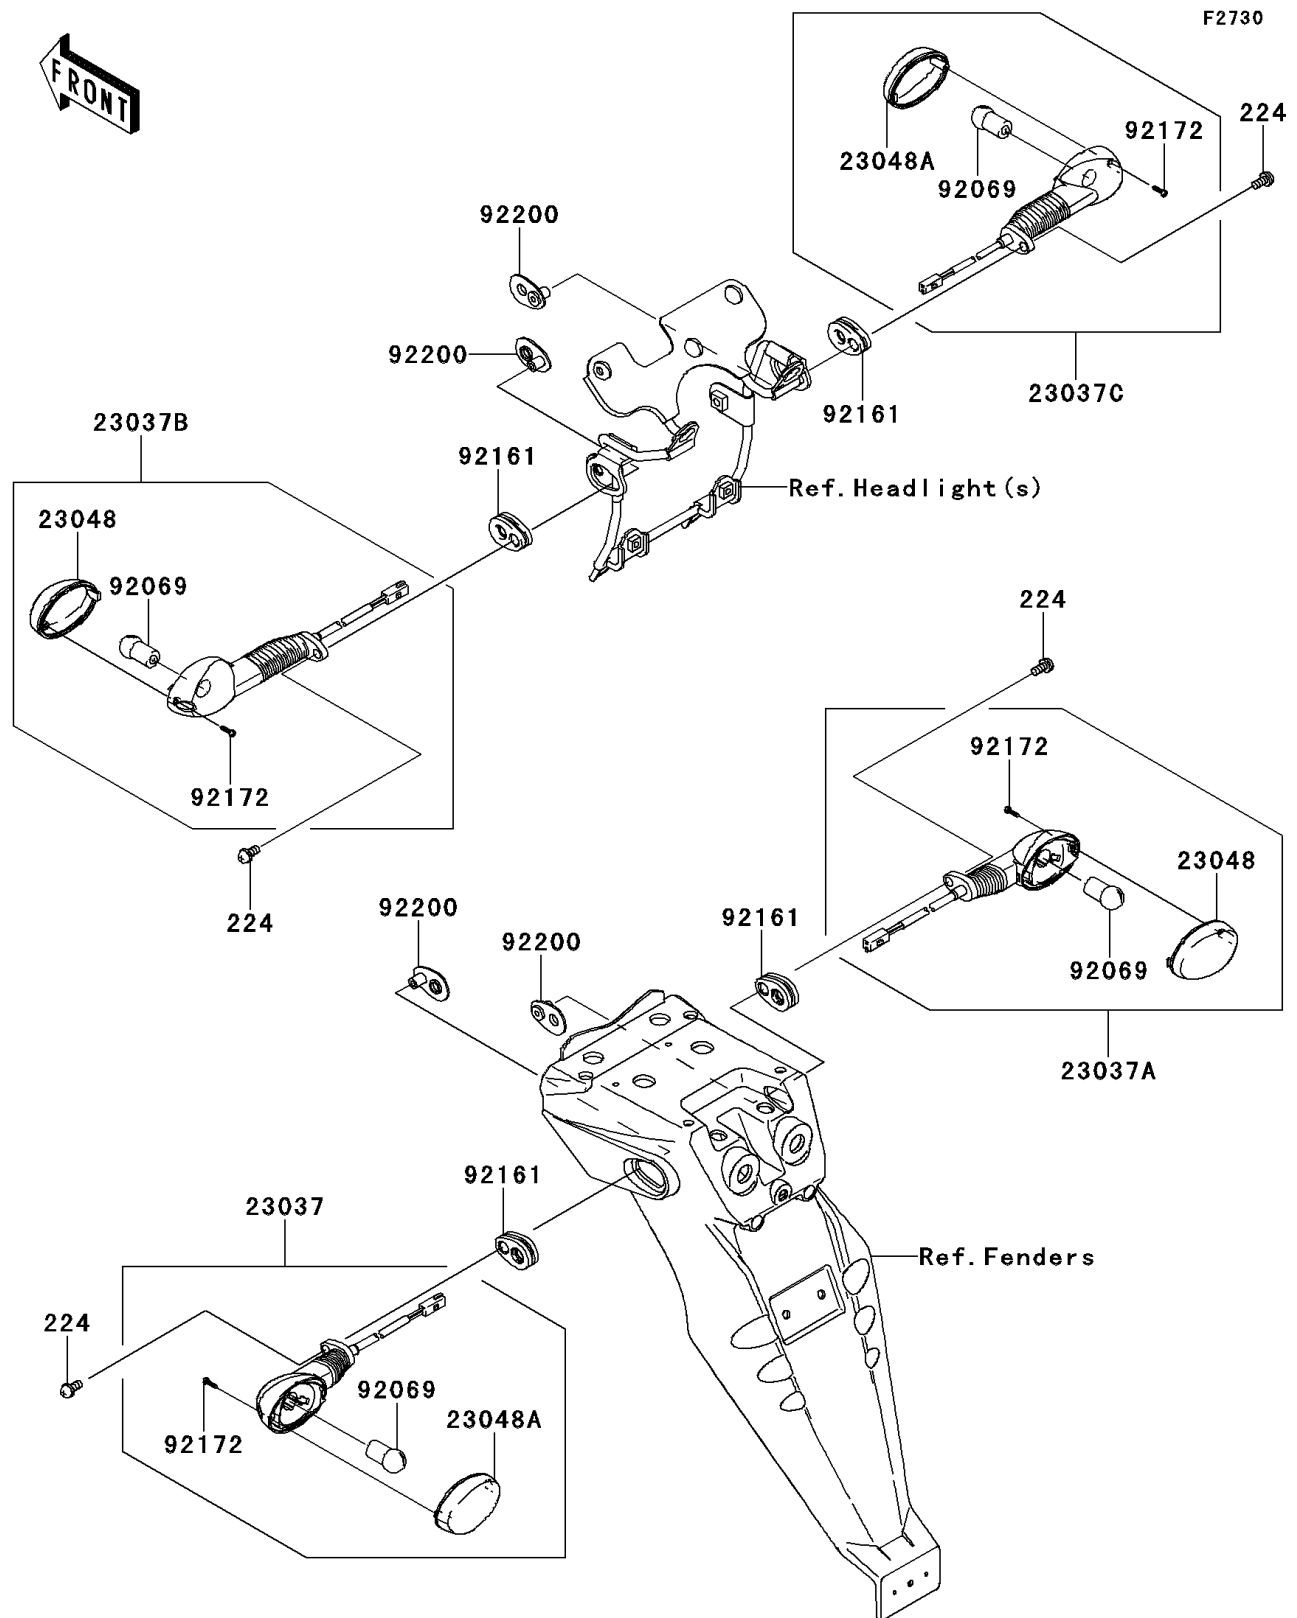

2009 KLX250SF PARTS DIAGRAM

Turn Signals

2009 KLX250SF PARTS LIST

Turn Signals

ITEM NAME	PART NUMBER	QUANTITY
SCREW-PAN-WP-CROS,6X14 (Ref # 224)	224AB0614	1
LAMP-ASSY-SIGNAL,RR,LH (Ref # 23037)	23037-0121	1
LAMP-ASSY-SIGNAL,RR,RH (Ref # 23037A)	23037-0122	1
LAMP-ASSY-SIGNAL,FR,LH (Ref # 23037B)	23037-0125	1
LAMP-ASSY-SIGNAL,FR,RH (Ref # 23037C)	23037-0126	1
LENS-SIGNAL LAMP,FR,LH&RR,RH (Ref # 23048)	23048-0012	1
LENS-SIGNAL LAMP,FR,RH&RR,LH (Ref # 23048A)	23048-0013	1
BULB,12V 10W (Ref # 92069)	92069-0024	1
DAMPER,SIGNAL LAMP (Ref # 92161)	92161-0493	1
SCREW,TAPPING,2.9X13 (Ref # 92172)	92172-0343	1
WASHER,SIGNAL LAMP (Ref # 92200)	92200-0370	1