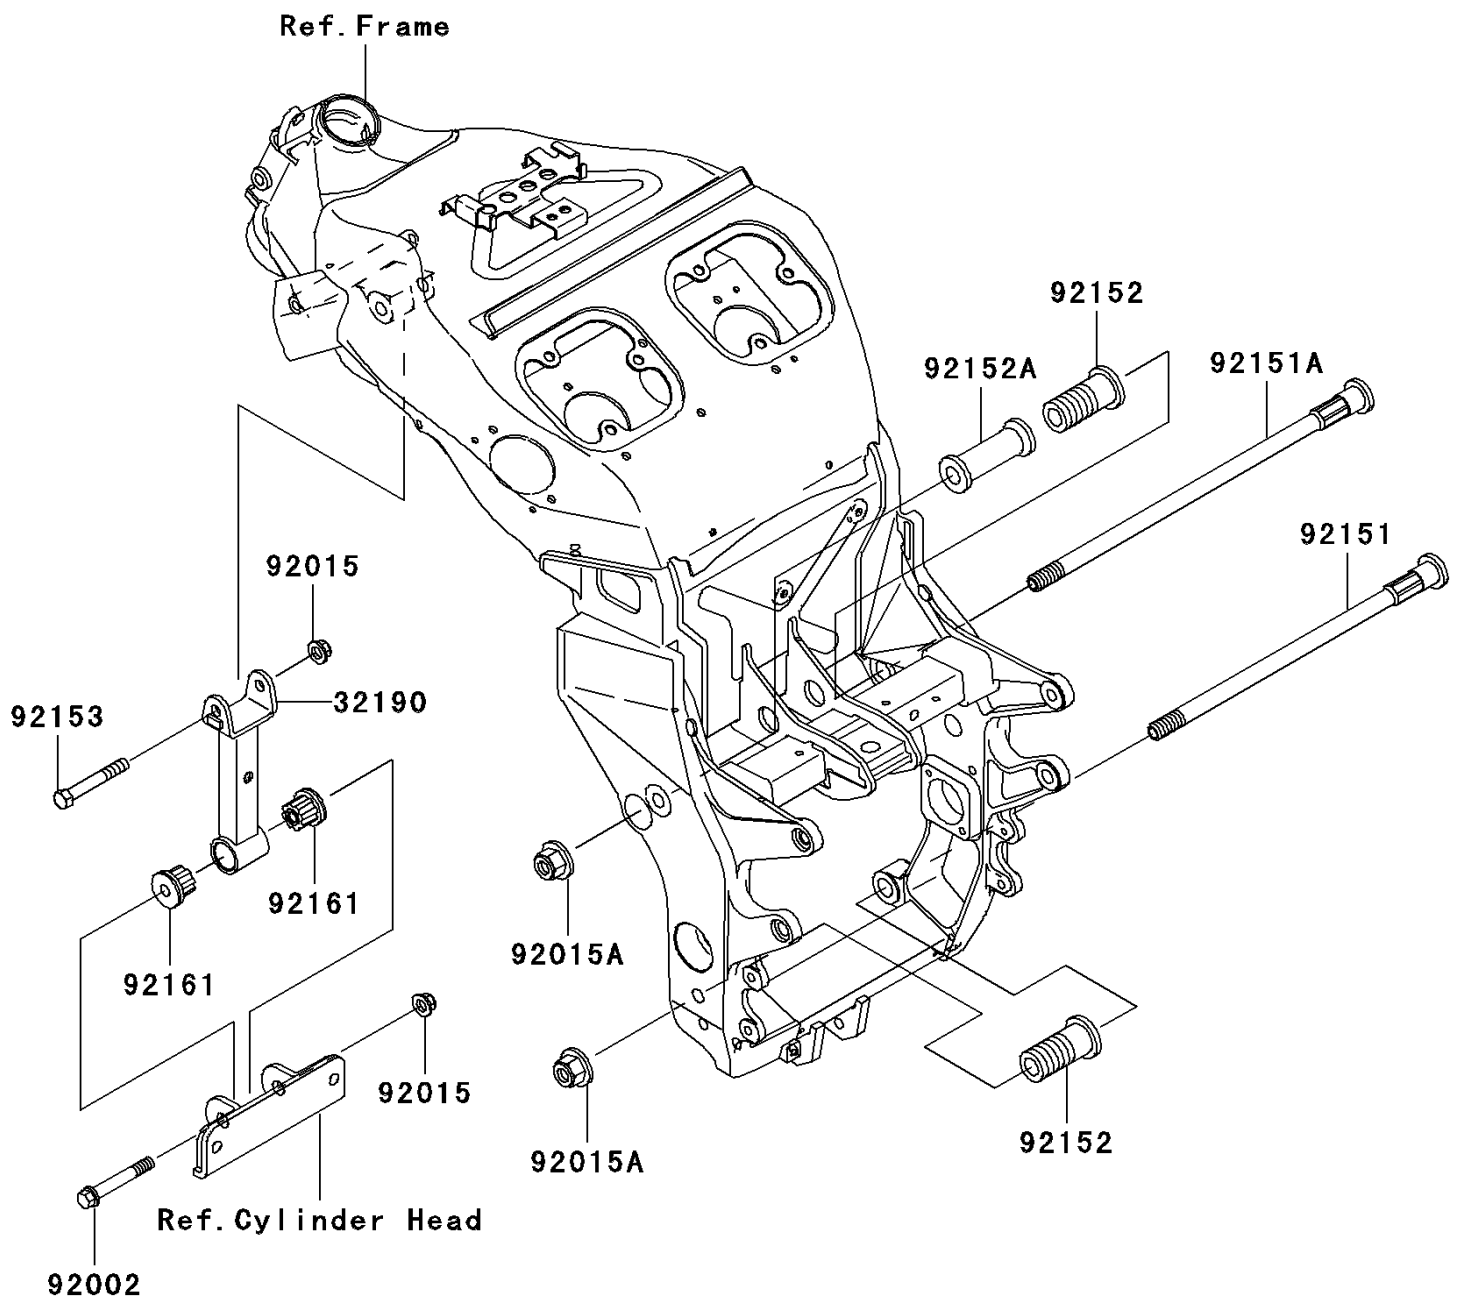

2006 NINJA® ZX™-12R PARTS DIAGRAM

Engine Mount

F2122

2006 NINJA® ZX™-12R PARTS LIST

Engine Mount

ITEM NAME	PART NUMBER	QUANTITY
BRACKET-ENGINE,FR,UPP (Ref # 32190)	32190-1310	1
BOLT,10X70 (Ref # 92002)	92002-1183	1
NUT,FLANGED,10MM (Ref # 92015)	92015-1335	1
NUT,FLANGED,12MM (Ref # 92015A)	92015-1433	1
BOLT,12X268 (Ref # 92151)	92151-1558	1
BOLT,12X312 (Ref # 92151A)	92151-1559	1
COLLAR,L=51 (Ref # 92152)	92152-1185	1
COLLAR,L=65 (Ref # 92152A)	92152-1186	1
BOLT,10X70 (Ref # 92153)	92153-1104	1
DAMPER,ENGINE MOUNT (Ref # 92161)	92161-1072	1