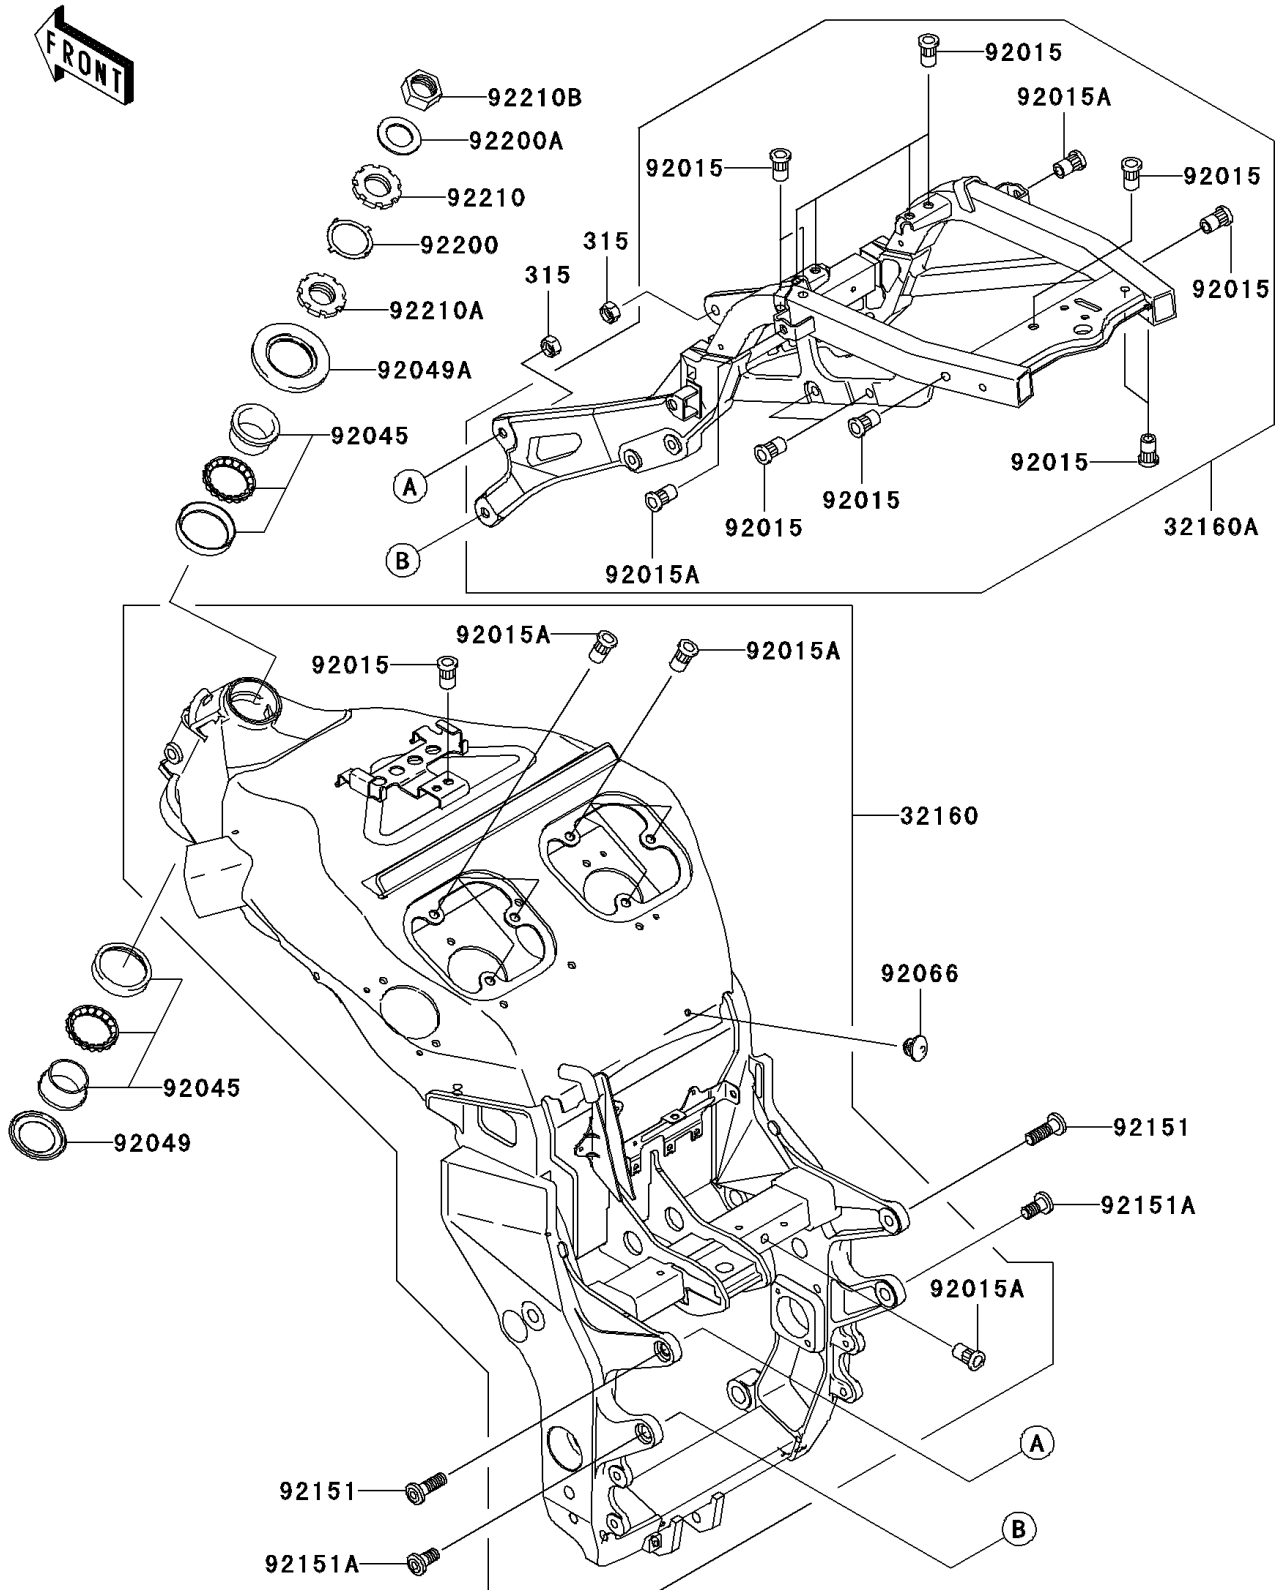

## 2006 NINJA® ZX™-12R PARTS DIAGRAM

Frame

F2120

## 2006 NINJA® ZX™-12R PARTS LIST

Frame

ITEM NAME	PART NUMBER	QUANTITY
NUT-HEX-FINE,10MM (Ref # 315)	315G1000	1
FRAME-COMP,AL,FR,F.S.BLACK (Ref # 32160)	32160-1774-8F	1
FRAME-COMP,AL,RR,F.S.BLACK (Ref # 32160A)	32160-1778-8F	1
NUT,POP,6MM,L=15 (Ref # 92015)	92015-1791	1
NUT,POP,6MM,L=16.5 (Ref # 92015A)	92015-1792	1
BEARING-BALL,SF07A17PX1V1 (Ref # 92045)	92045-1384	1
SEAL-OIL,DS35X55X4 (Ref # 92049)	92049-0022	1
SEAL-OIL,XMH 43 75 6.4J (Ref # 92049A)	92049-1382	1
PLUG (Ref # 92066)	92066-1547	1
BOLT,SOCKET,10X30 (Ref # 92151)	92151-1372	1
BOLT,SOCKET,10X20 (Ref # 92151A)	92151-1557	1
WASHER (Ref # 92200)	92200-0036	1
WASHER,25.5X42X2.3 (Ref # 92200A)	92200-1084	1
NUT,STEERING STEM 35MM (Ref # 92210)	92210-0062	1
NUT,STEERING STEM,35MM (Ref # 92210A)	92210-0077	1
NUT,25MM (Ref # 92210B)	92210-1334	1