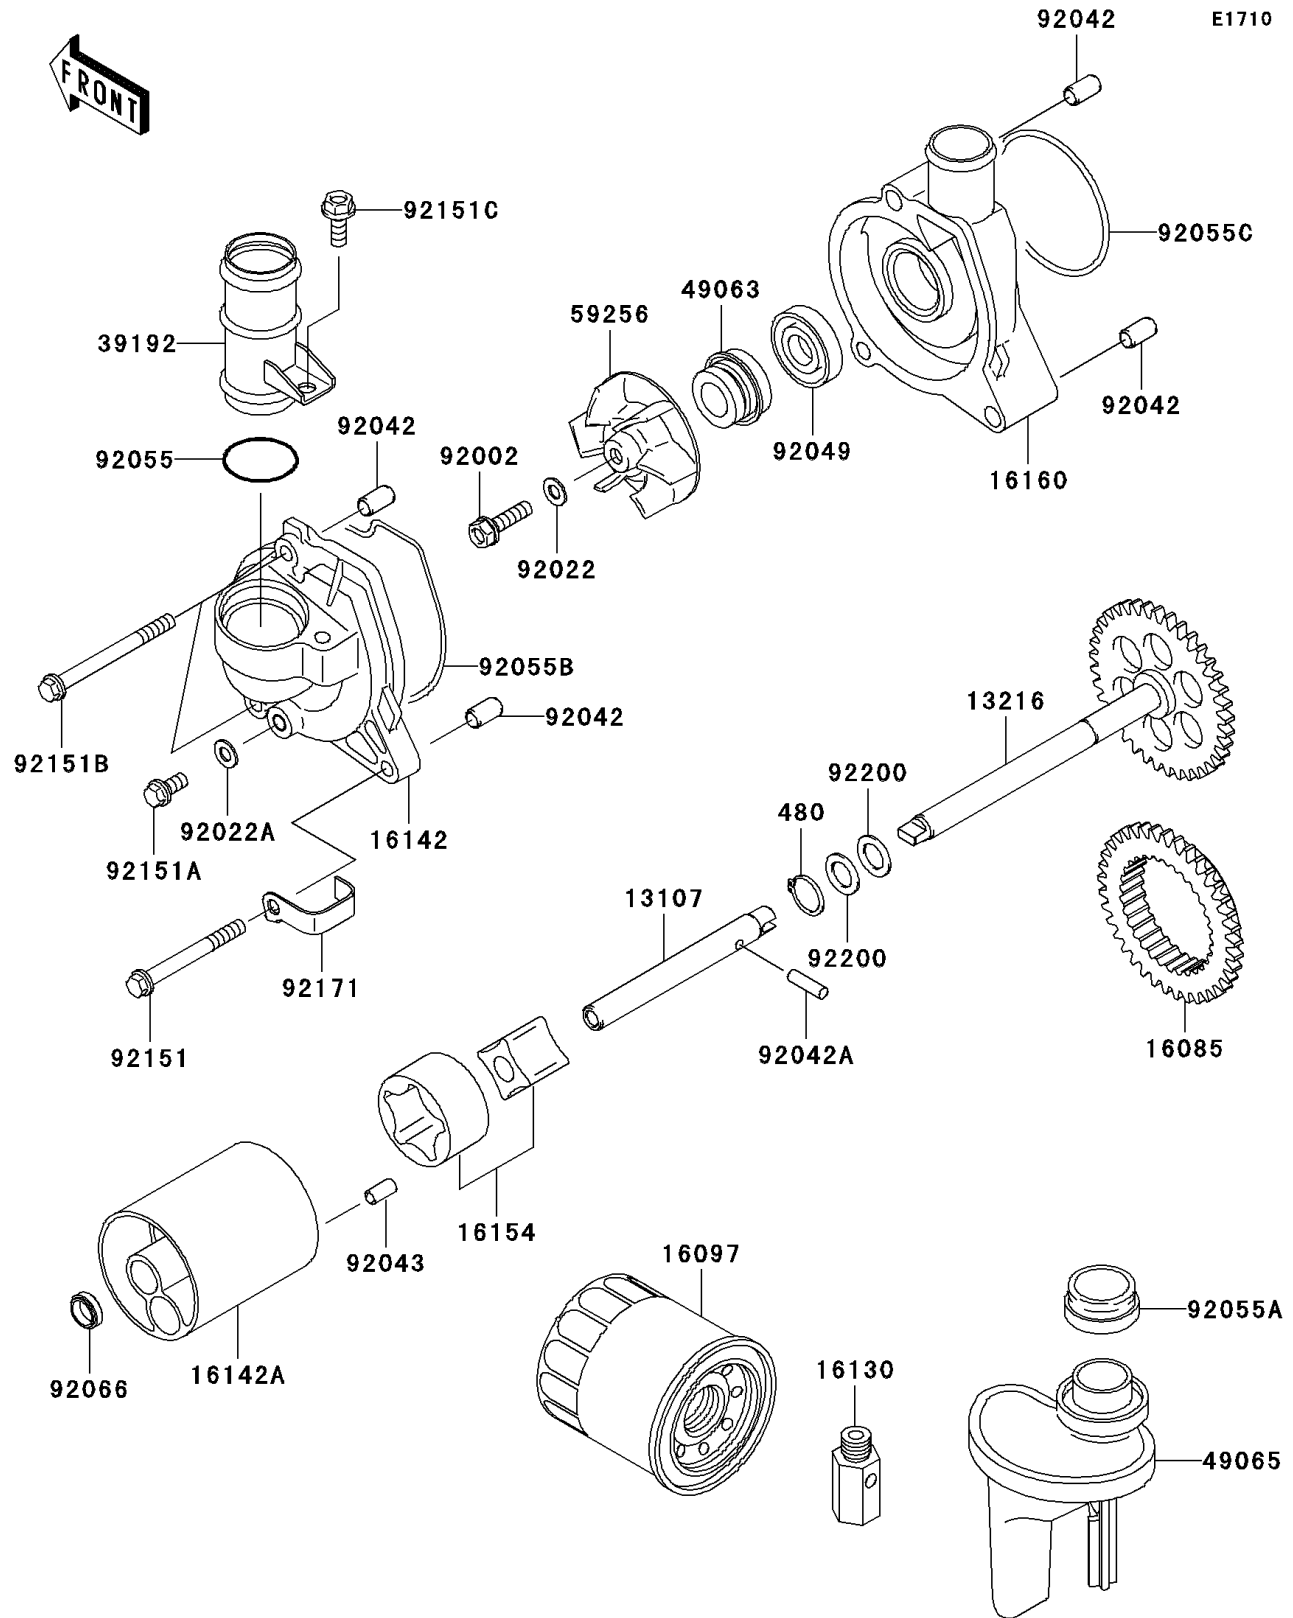

2006 NINJA® ZX™-12R PARTS DIAGRAM

Oil Pump

2006 NINJA® ZX™-12R PARTS LIST

Oil Pump

ITEM NAME	PART NUMBER	QUANTITY
CIRCLIP-TYPE-C,11MM (Ref # 480)	480J1100	1
SHAFT,PUMP,LH (Ref # 13107)	13107-1419	1
GEAR-COMP,PUMP,RH (Ref # 13216)	13216-1183	1
GEAR (Ref # 16085)	16085-1326	1
FILTER-ASSY-OIL (Ref # 16097)	16097-0002	1
VALVE-ASSY-RELIEF (Ref # 16130)	16130-1058	1
COVER-PUMP,WATER (Ref # 16142)	16142-0016	1
COVER-PUMP,OIL (Ref # 16142A)	16142-1168	1
ROTOR-PUMP (Ref # 16154)	16154-1133	1
BODY,WATER PUMP (Ref # 16160)	16160-1324	1
PIPE-WATER (Ref # 39192)	39192-1128	1
SEAL-MECHANICAL,WATER (Ref # 49063)	49063-1055	1
FILTER-OIL (Ref # 49065)	49065-1084	1
IMPELLER (Ref # 59256)	59256-0001	1
BOLT,6X22 (Ref # 92002)	92002-1154	1
WASHER,6.1X12X1 (Ref # 92022)	92022-077	1
WASHER,6.2X11X1 (Ref # 92022A)	92022-304	1
PIN,DOWEL,6.3X8X14 (Ref # 92042)	92042-007	1
PIN,DOWEL,4X15.8 (Ref # 92042A)	92042-014	1
PIN,4.2X6X12 (Ref # 92043)	92043-1262	1
SEAL-OIL,SC 11 28.55 5 (Ref # 92049)	92049-1336	1
RING-O,27.6X3.2 (Ref # 92055)	92055-1328	1
RING-O,OIL FILTER (Ref # 92055A)	92055-1503	1
RING-O,WATER PUMP COVER (Ref # 92055B)	92055-1602	1
RING-O,59.6X2.4 (Ref # 92055C)	92055-3018	1
PLUG (Ref # 92066)	92066-1537	1
BOLT,6X55 (Ref # 92151)	92151-1132	1
BOLT,6X12 (Ref # 92151A)	92151-1133	1
BOLT,6X65 (Ref # 92151B)	92151-1199	1

2006 NINJA® ZX™-12R PARTS LIST

Oil Pump

ITEM NAME	PART NUMBER	QUANTITY
BOLT,FLANGED,6X16 (Ref # 92151C)	92151-1774	1
CLAMP (Ref # 92171)	92171-1179	1
WASHER (Ref # 92200)	92200-1009	1