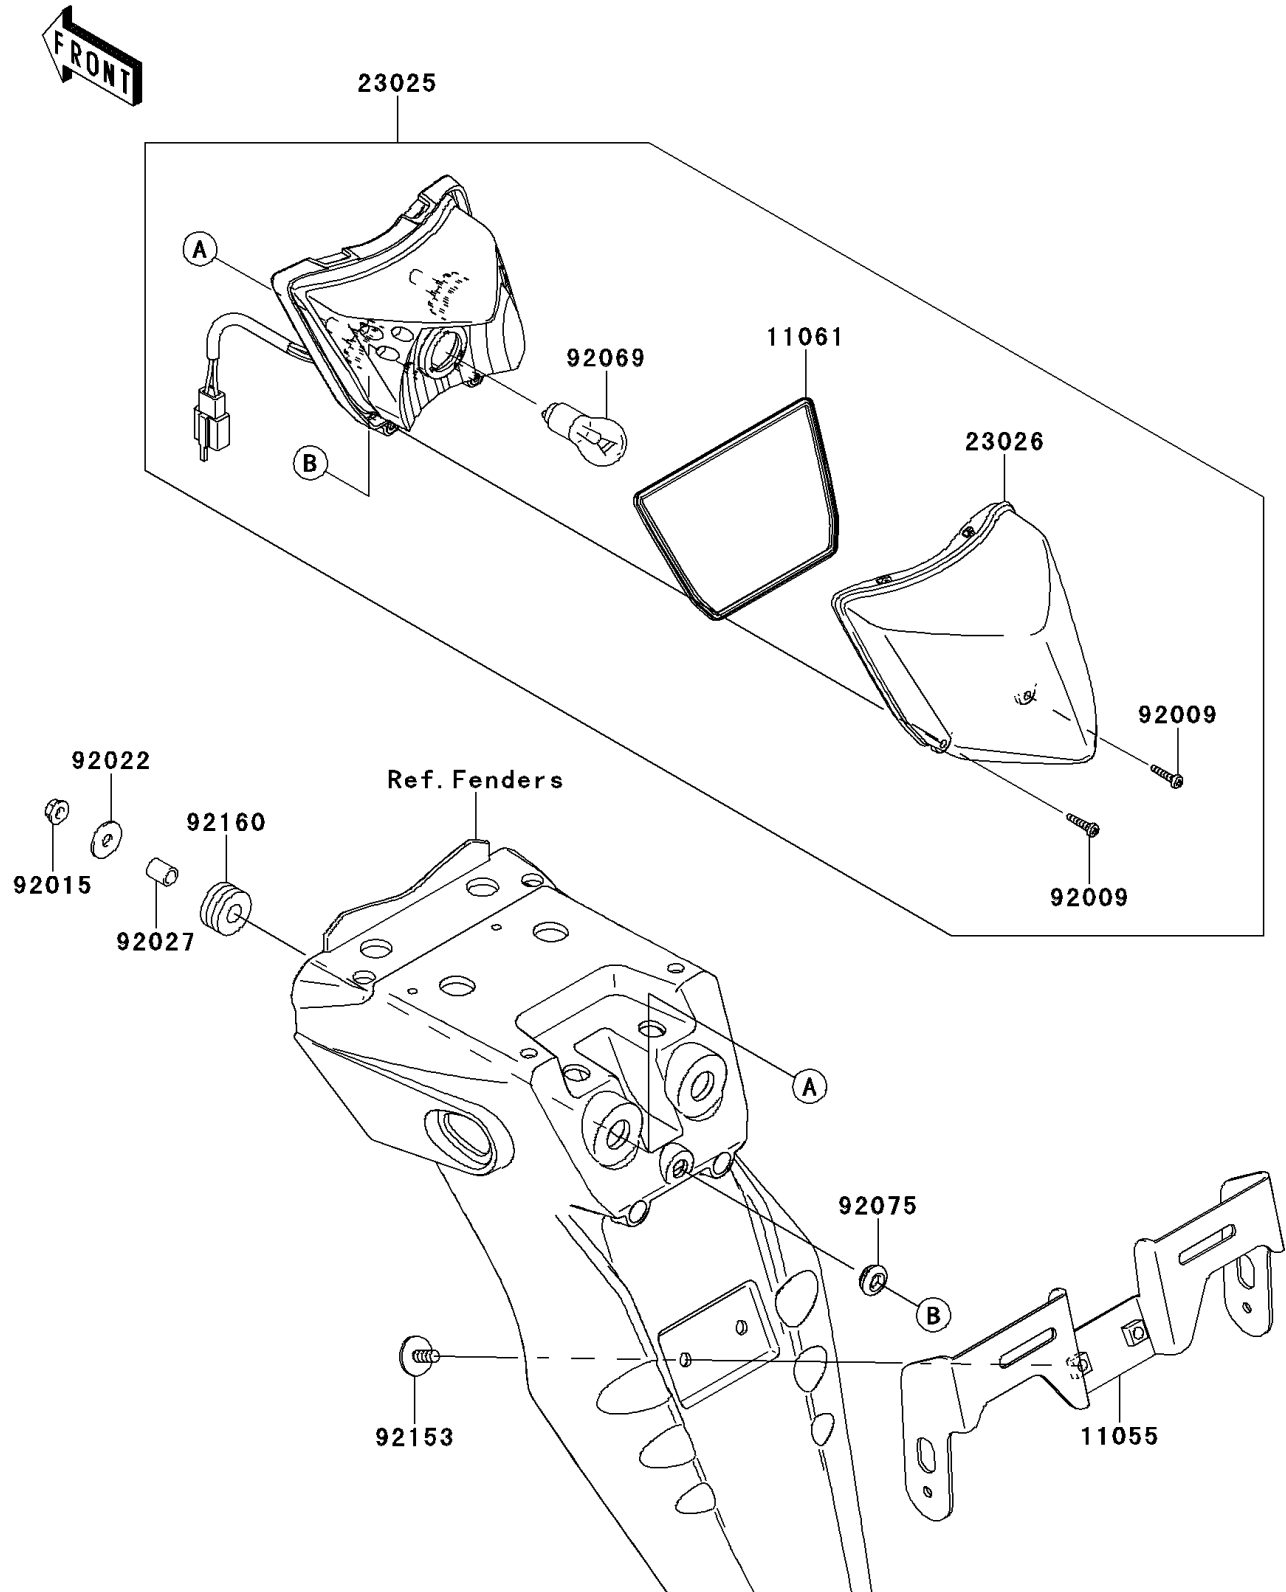

2009 KLX250SF PARTS DIAGRAM

Taillight(s)

F2720

2009 KLX250SF PARTS LIST

Taillight(s)

ITEM NAME	PART NUMBER	QUANTITY
BRACKET,LICENSE (Ref # 11055)	11055-1187	1
GASKET,TAIL LAMP LENS (Ref # 11061)	11061-0326	1
LAMP-TAIL (Ref # 23025)	23025-0051	1
LENS,TAIL LAMP (Ref # 23026)	23026-0012	1
SCREW,TAPPING,4X16 (Ref # 92009)	92009-1605	1
NUT,FLANGED,6MM (Ref # 92015)	92015-1367	1
WASHER,6.5X20X1.6 (Ref # 92022)	92022-1557	1
COLLAR,6.8X10X12 (Ref # 92027)	92027-162	1
BULB,12V 21/5W (Ref # 92069)	92069-1084	1
DAMPER (Ref # 92075)	92075-1011	1
BOLT,6X16 (Ref # 92153)	92153-0684	1
DAMPER (Ref # 92160)	92160-1162	1