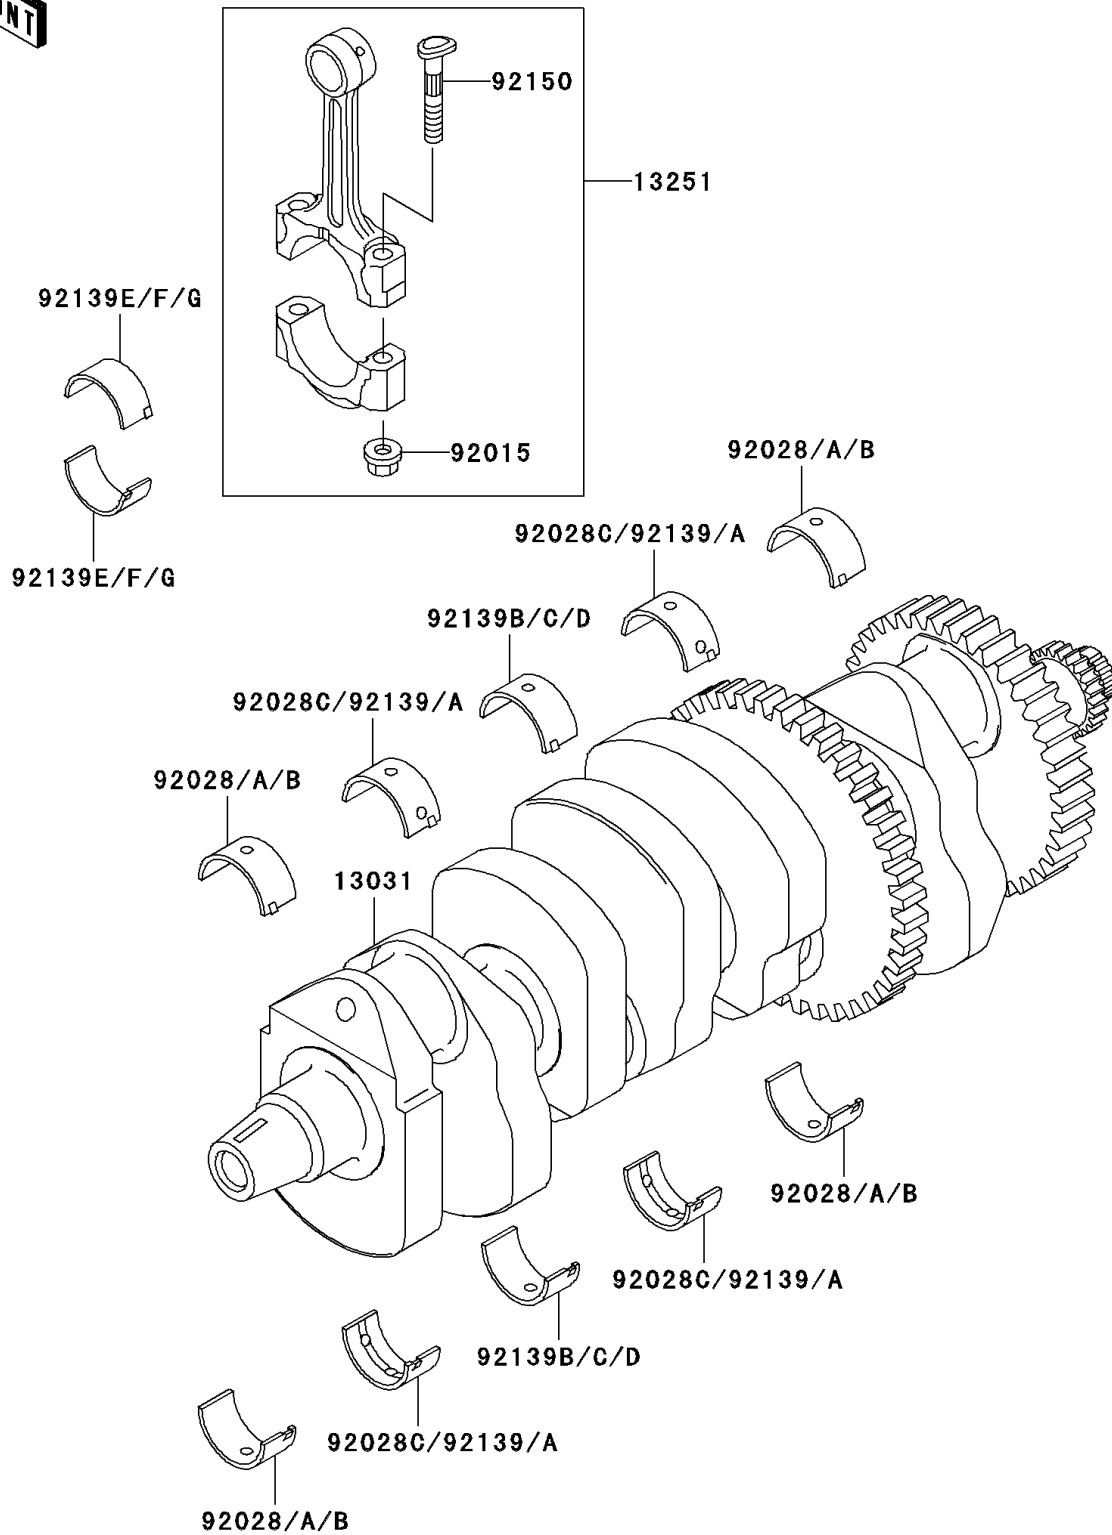

2006 NINJA® ZX™-12R PARTS DIAGRAM

Crankshaft

E1321

2006 NINJA® ZX™-12R PARTS LIST

Crankshaft

ITEM NAME	PART NUMBER	QUANTITY
CRANKSHAFT-COMP (Ref # 13031)	13031-1492	1
ROD-ASSY-CONNECTING,K (Ref # 13251)	13251-1142-KK	1
NUT,CONNECTING ROD (Ref # 92015)	92015-1559	1
BUSHING,CRANK,#1,BLUE (Ref # 92028)	92028-1995	1
BUSHING,CRANK,#1,BLACK (Ref # 92028A)	92028-1996	1
BUSHING,CRANK,#1,BROWN (Ref # 92028B)	92028-1997	1
BUSHING,CRANK,#2,BLUE (Ref # 92028C)	92028-1998	1
BUSHING,CRANK,#2,BLACK (Ref # 92139)	92139-1051	1
BUSHING,CRANK,#2,BROWN (Ref # 92139A)	92139-1052	1
BUSHING,CRANK,#3,BLUE (Ref # 92139B)	92139-1053	1
BUSHING,CRANK,#3,BLACK (Ref # 92139C)	92139-1054	1
BUSHING,CRANK,#3,BROWN (Ref # 92139D)	92139-1055	1
BUSHING,CONNECTING ROD,BLUE (Ref # 92139E)	92139-1091	1
BUSHING,CONNECTING ROD,BLACK (Ref # 92139F)	92139-1092	1
BUSHING,CONNECTING ROD,BROWN (Ref # 92139G)	92139-1093	1
BOLT,CONNECTING ROD,9MM (Ref # 92150)	92150-1362	1