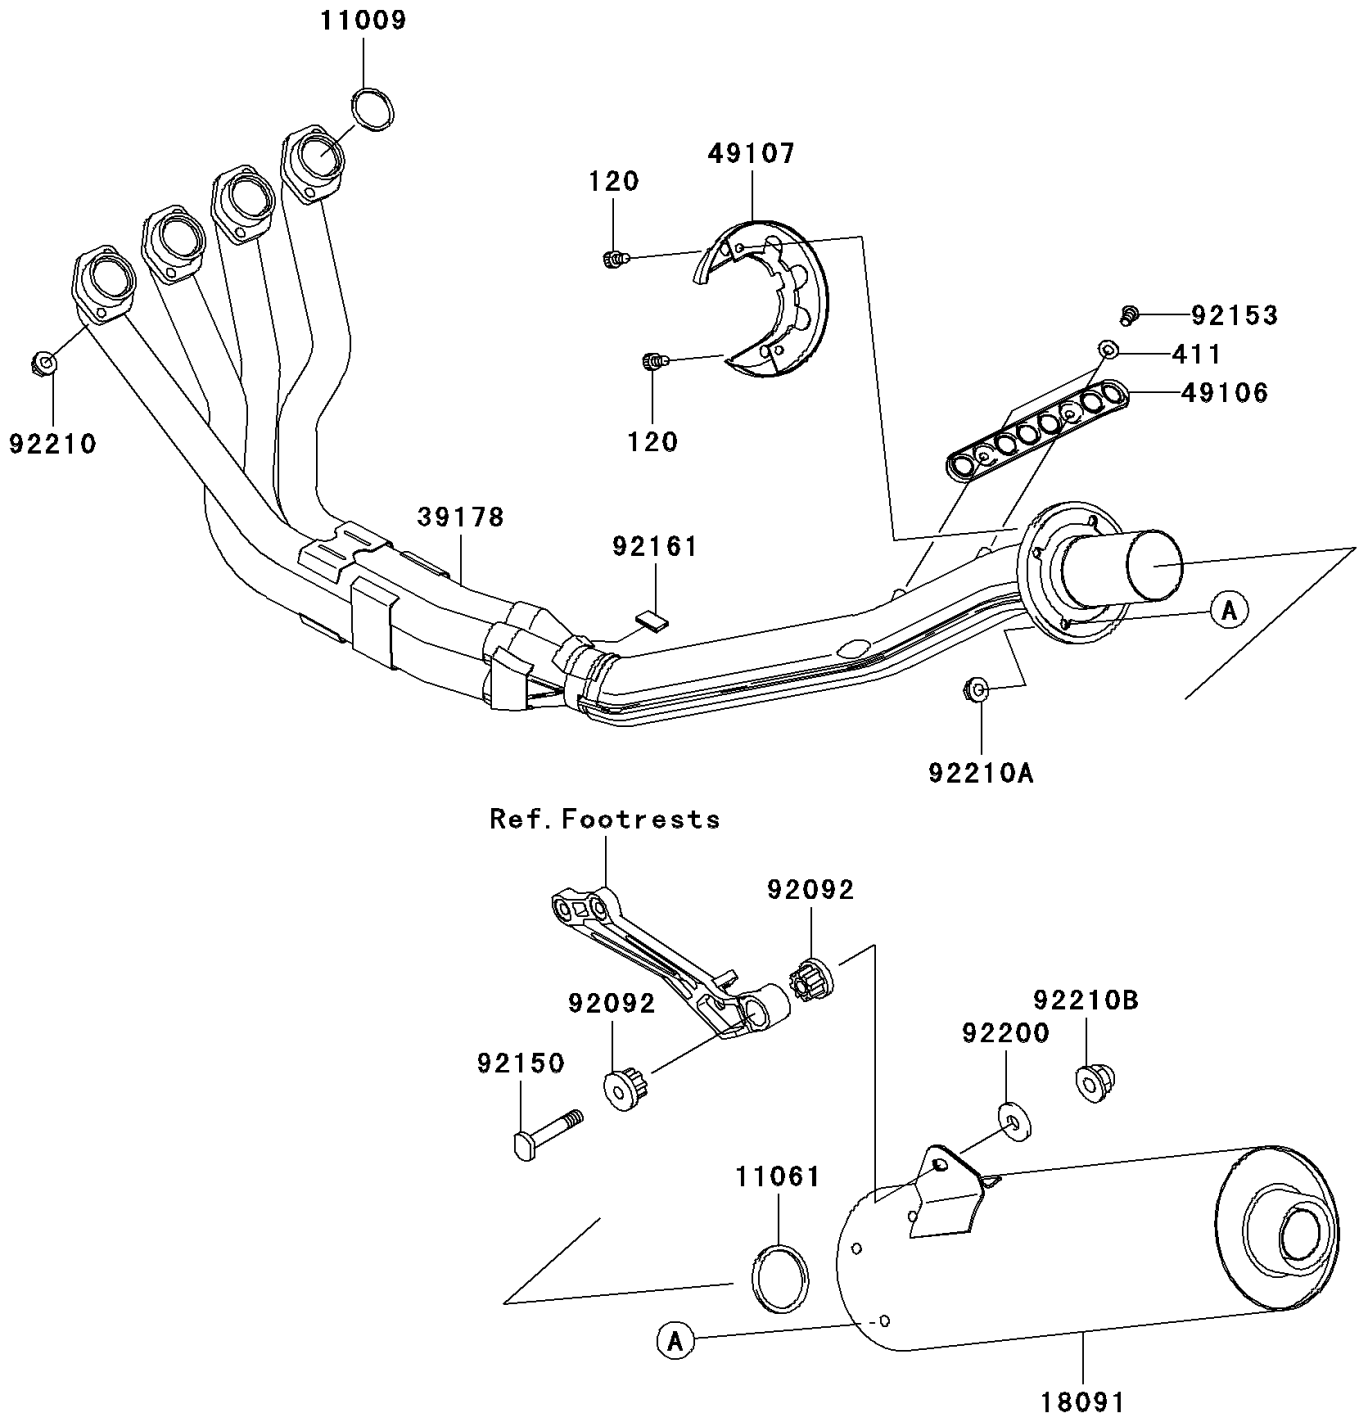

2006 NINJA® ZX™-12R PARTS DIAGRAM

Muffler(s)

E1140

2006 NINJA® ZX™-12R PARTS LIST

Muffler(s)

ITEM NAME	PART NUMBER	QUANTITY
BOLT-SOCKET,6X10 (Ref # 120)	120R0610	1
WASHER-PLAIN,6MM (Ref # 411)	411S0600	1
GASKET,EXHAUST PIPE HOLDER (Ref # 11009)	11009-1840	1
GASKET,MUFFLER CONNECT (Ref # 11061)	11061-1095	1
BODY-COMP-MUFFLER (Ref # 18091)	18091-0224	1
MANIFOLD-COMP-EXHAUST (Ref # 39178)	39178-0015	1
COVER-MUFFLER (Ref # 49106)	49106-0009	1
COVER-EXHAUST PIPE,END (Ref # 49107)	49107-1185	1
BUSHING-RUBBER,MUFFLER (Ref # 92092)	92092-1013	1
BOLT,10X55 (Ref # 92150)	92150-1792	1
BOLT,6X12 (Ref # 92153)	92153-0554	1
DAMPER (Ref # 92161)	92161-1228	1
WASHER,10.5X25X2.0 (Ref # 92200)	92200-1377	1
NUT,8MM (Ref # 92210)	92210-0121	1
NUT,8MM (Ref # 92210A)	92210-1114	1
NUT,CAP,10MM (Ref # 92210B)	92210-1121	1