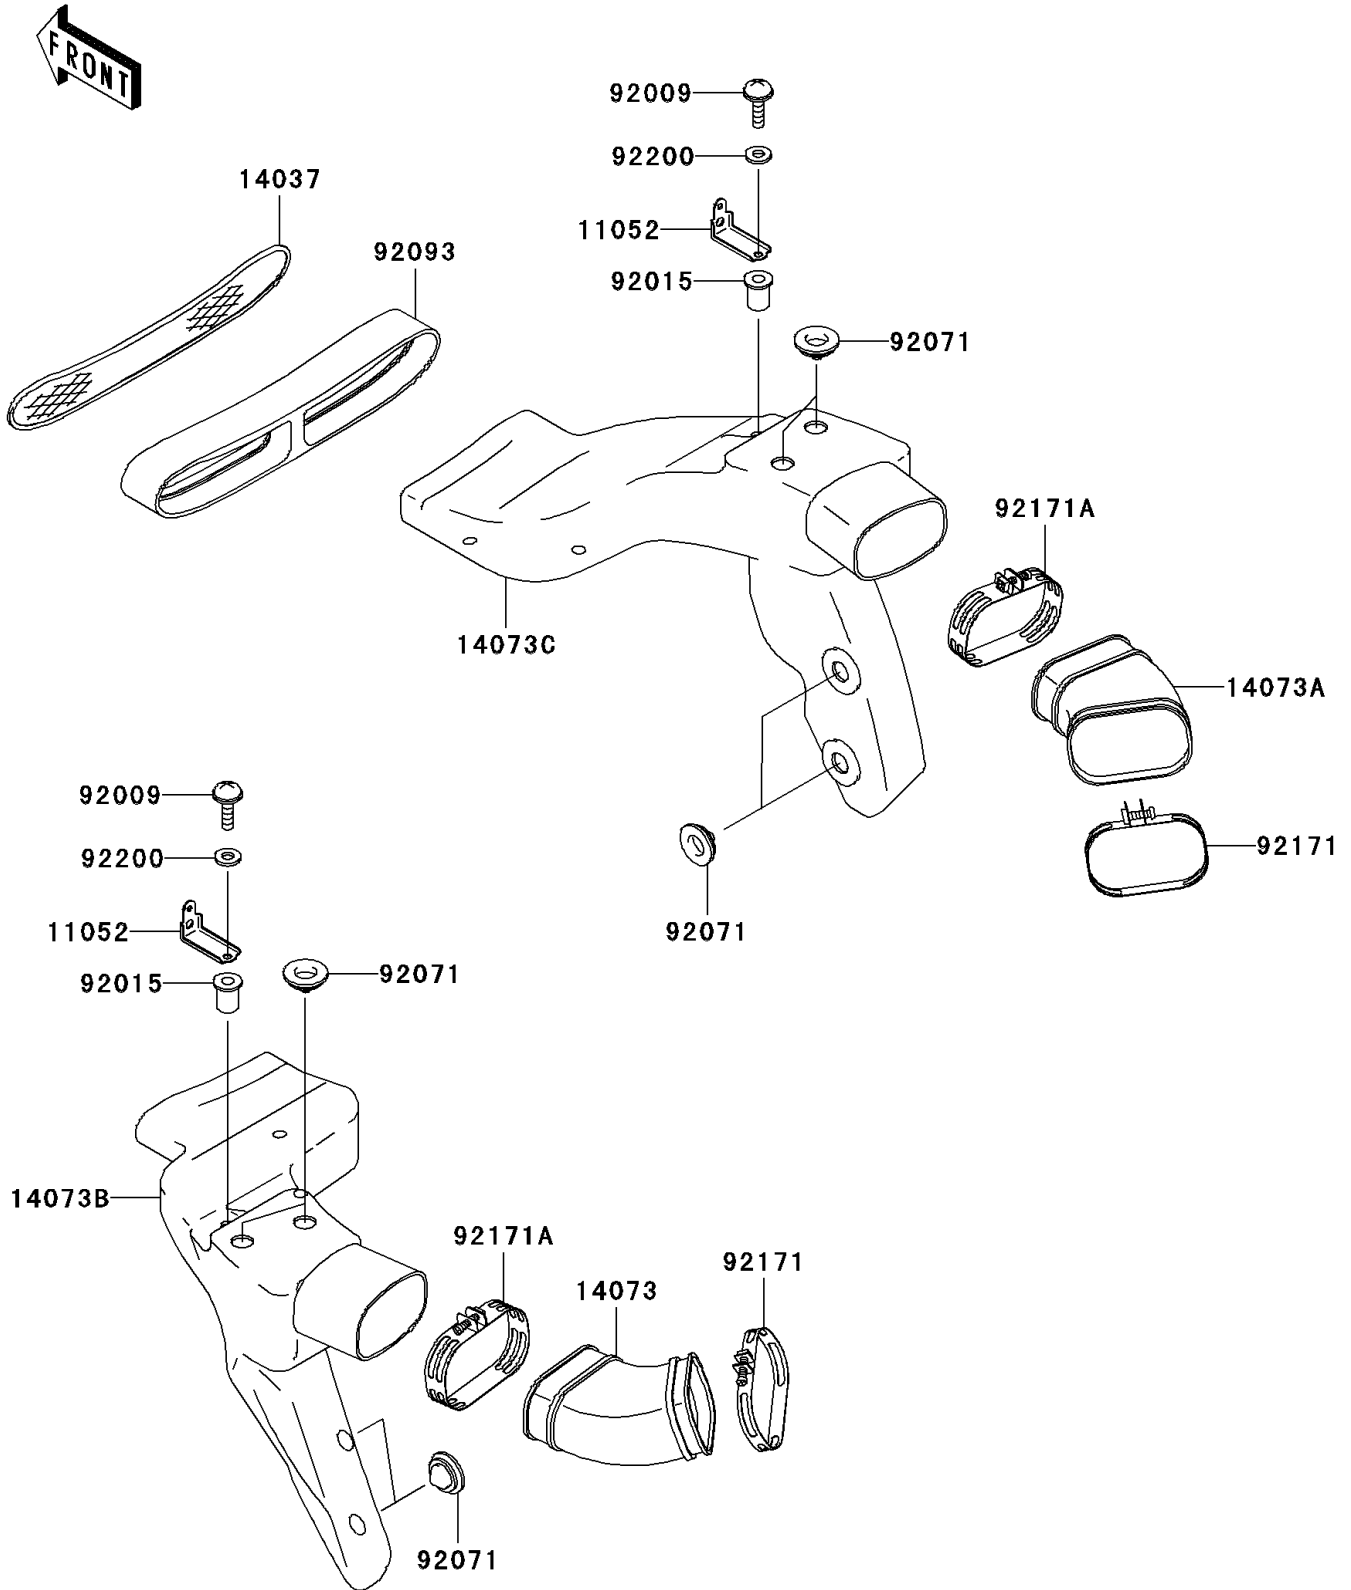

## 2006 NINJA® ZX™-12R PARTS DIAGRAM

Air Duct

E1131

## 2006 NINJA® ZX™-12R PARTS LIST

Air Duct

ITEM NAME	PART NUMBER	QUANTITY
BRACKET (Ref # 11052)	11052-1182	1
SCREEN, RAM DUCT (Ref # 14037)	14037-1298	1
DUCT, LH (Ref # 14073)	14073-1748	1
DUCT, RH (Ref # 14073A)	14073-1750	1
DUCT, LH (Ref # 14073B)	14073-1811	1
DUCT, RH (Ref # 14073C)	14073-1812	1
SCREW, 5X16 (Ref # 92009)	92009-1909	1
NUT, WELL, 5MM (Ref # 92015)	92015-1757	1
GROMMET (Ref # 92071)	92071-1222	1
SEAL, RAM DUCT (Ref # 92093)	92093-1557	1
CLAMP (Ref # 92171)	92171-1093	1
CLAMP (Ref # 92171A)	92171-1169	1
WASHER, NYLON, 5.3X11.5X0.5 (Ref # 92200)	92200-1480	1