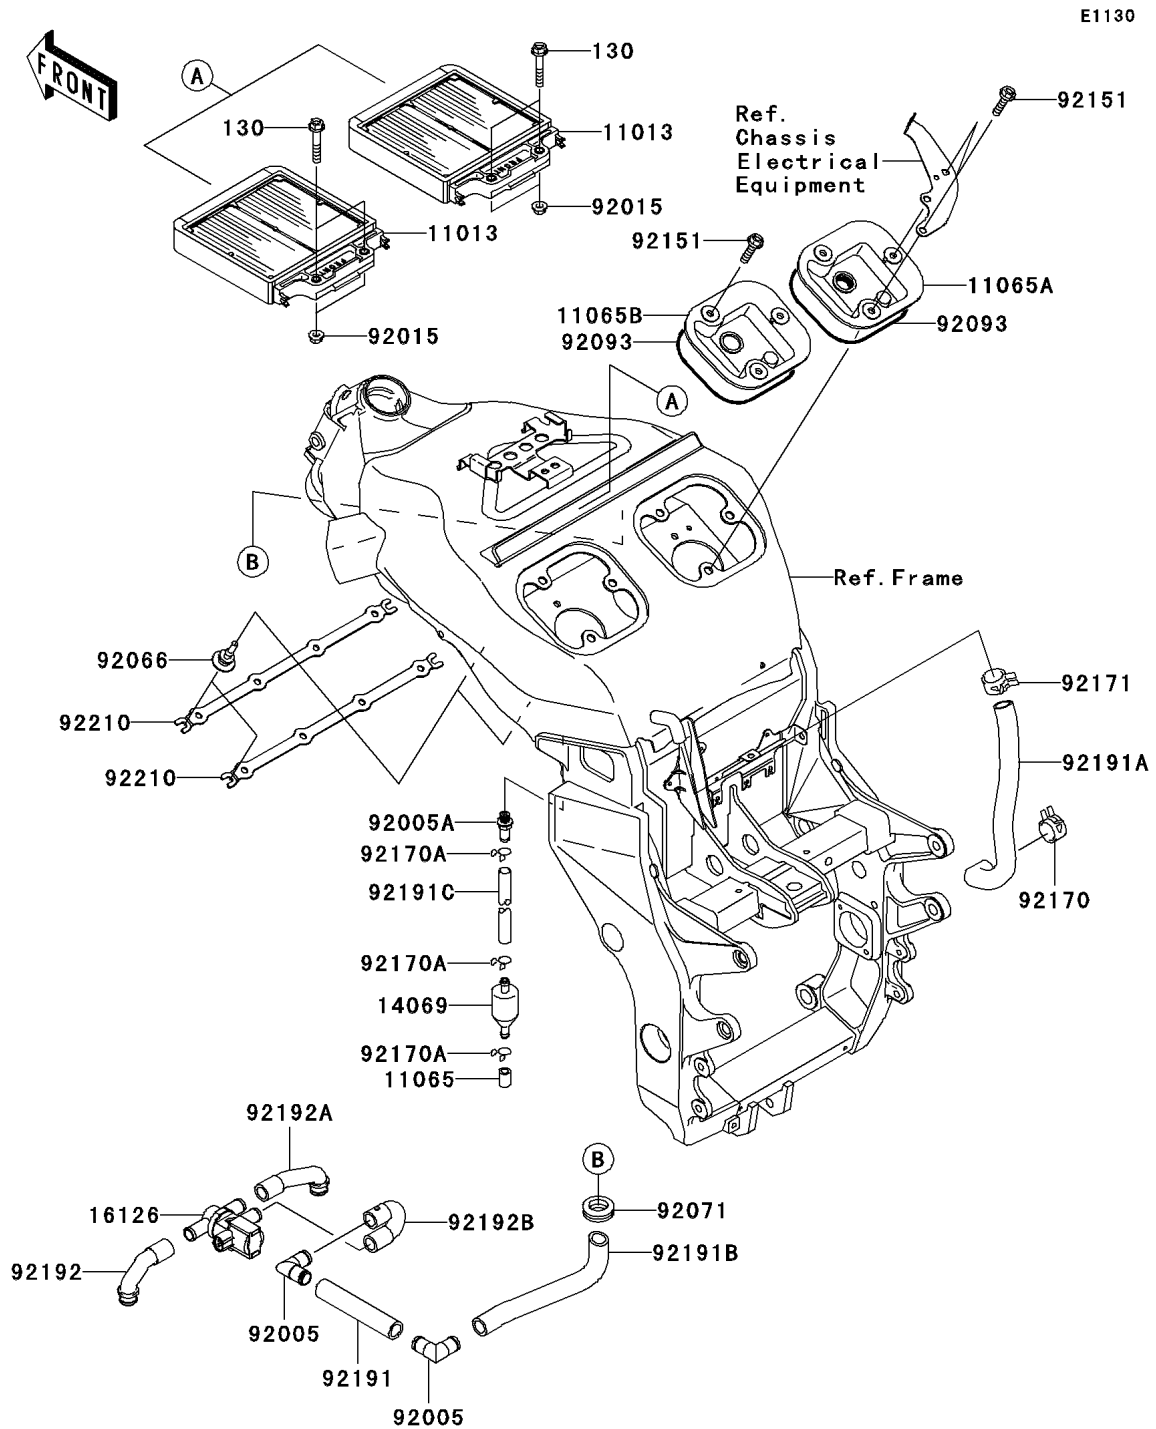

## 2006 NINJA® ZX™-12R PARTS DIAGRAM

Air Cleaner

## 2006 NINJA® ZX™-12R PARTS LIST

Air Cleaner

ITEM NAME	PART NUMBER	QUANTITY
BOLT-FLANGED,6X35 (Ref # 130)	130L0635	1
ELEMENT-AIR FILTER (Ref # 11013)	11013-0005	1
CAP,BREATHER (Ref # 11065)	11065-1088	1
CAP,FRAME,RH (Ref # 11065A)	11065-1129	1
CAP,FRAME,LH (Ref # 11065B)	11065-1130	1
BREATHER (Ref # 14069)	14069-1051	1
VALVE,AIR CUT (Ref # 16126)	16126-1437	1
FITTING (Ref # 92005)	92005-1309	1
FITTING (Ref # 92005A)	92005-1365	1
NUT,6MM (Ref # 92015)	92015-1365	1
PLUG (Ref # 92066)	92066-1576	1
GROMMET,AIR FILTER (Ref # 92071)	92071-1042	1
SEAL (Ref # 92093)	92093-1507	1
BOLT,6X22 (Ref # 92151)	92151-1236	1
CLAMP (Ref # 92170)	92170-1060	1
CLAMP (Ref # 92170A)	92170-1529	1
CLAMP (Ref # 92171)	92171-1277	1
TUBE,14X20X111 (Ref # 92191)	92191-1215	1
TUBE,ENGINE-CLEANER (Ref # 92191A)	92191-1352	1
TUBE,AIR SWITCH-CLEANER (Ref # 92191B)	92191-1353	1
TUBE,7X12X460 (Ref # 92191C)	92191-1517	1
TUBE,VALVE-ASWV LH (Ref # 92192)	92192-0090	1
TUBE,VALVE-ASWV RH (Ref # 92192A)	92192-0091	1
TUBE,ASWV-FITTING (Ref # 92192B)	92192-0092	1
NUT (Ref # 92210)	92210-1183	1