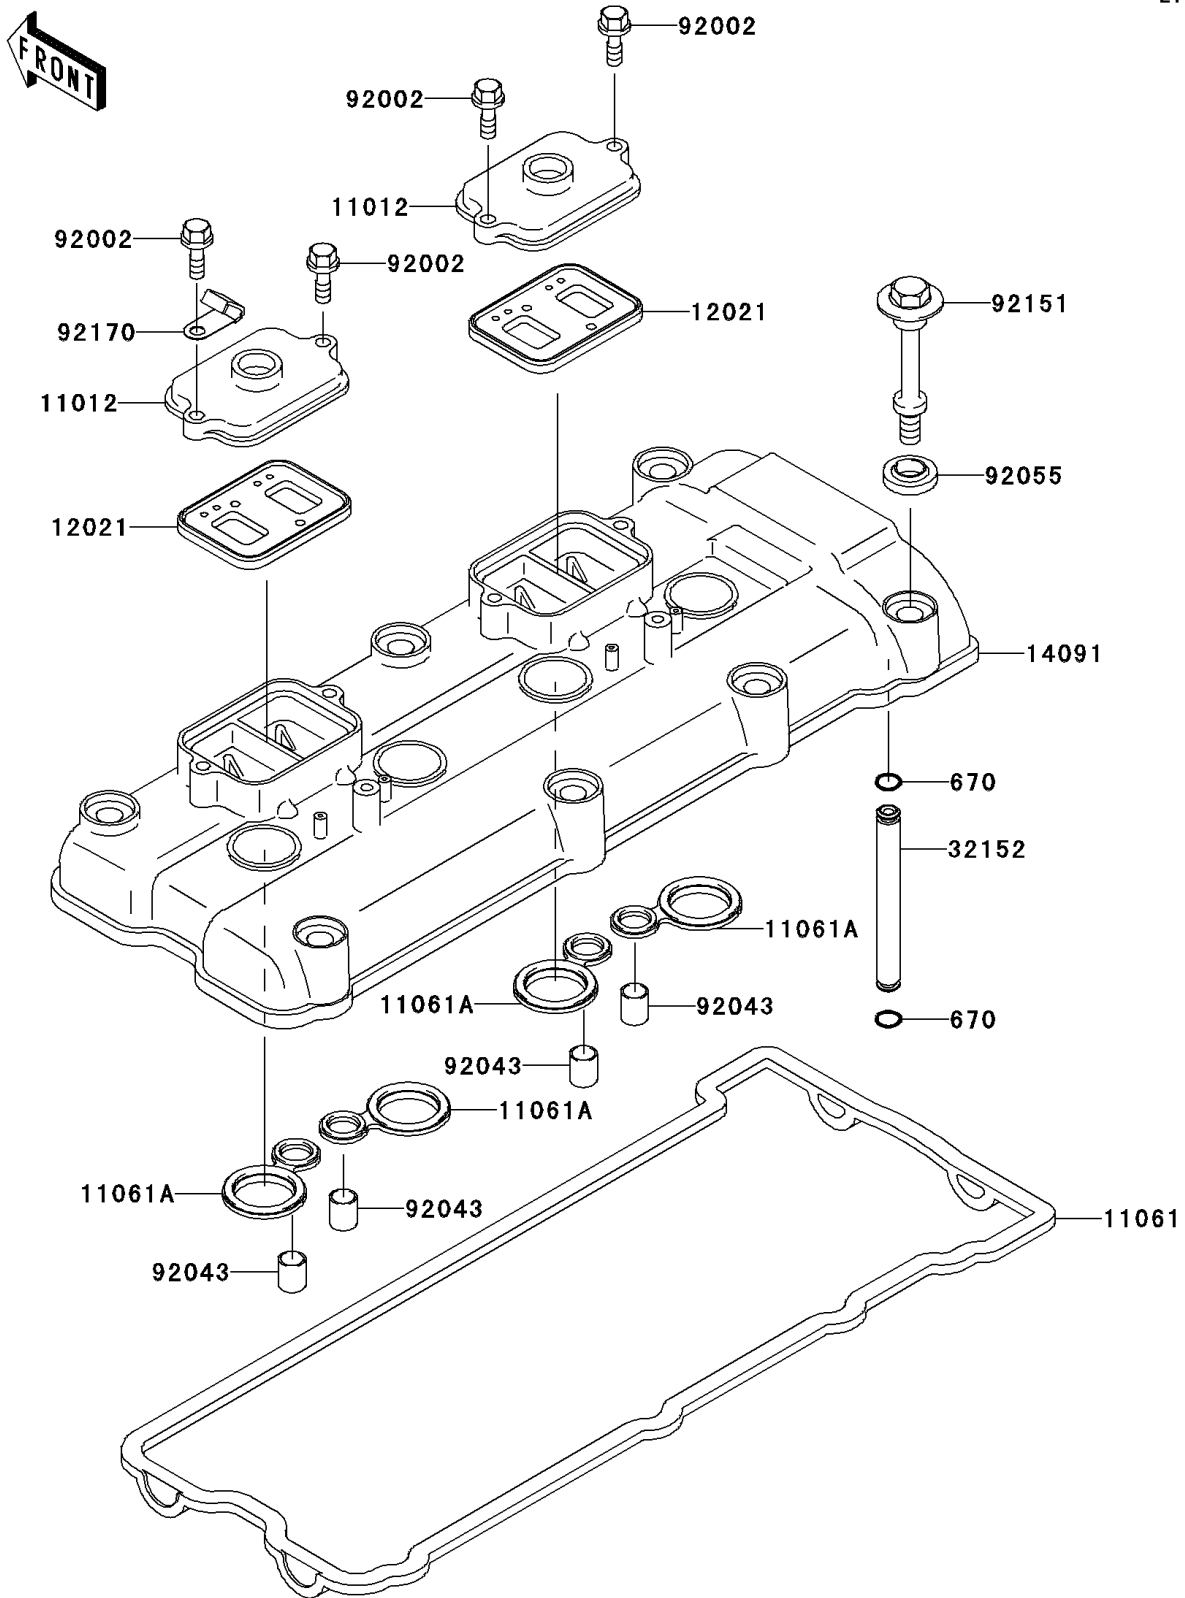

2006 NINJA® ZX™-12R PARTS DIAGRAM

Cylinder Head Cover

E1112

2006 NINJA® ZX™-12R PARTS LIST

Cylinder Head Cover

ITEM NAME	PART NUMBER	QUANTITY
O RING,7MM (Ref # 670)	670D1507	1
CAP, REED VALVE (Ref # 11012)	11012-1758	1
GASKET, HEAD COVER (Ref # 11061)	11061-0090	1
GASKET, SPARK PLUG HOLE (Ref # 11061A)	11061-0105	1
VALVE-ASSY-REED (Ref # 12021)	12021-1129	1
COVER, HEAD (Ref # 14091)	14091-0228	1
PIPE, OIL (Ref # 32152)	32152-1544	1
BOLT, 6X20 (Ref # 92002)	92002-1237	1
PIN, 10.1X12X14 (Ref # 92043)	92043-4009	1
RING-O, HEAD COVER BOLT (Ref # 92055)	92055-1352	1
BOLT, HEAD COVER (Ref # 92151)	92151-1221	1
CLAMP, HARNESS (Ref # 92170)	92170-1900	1