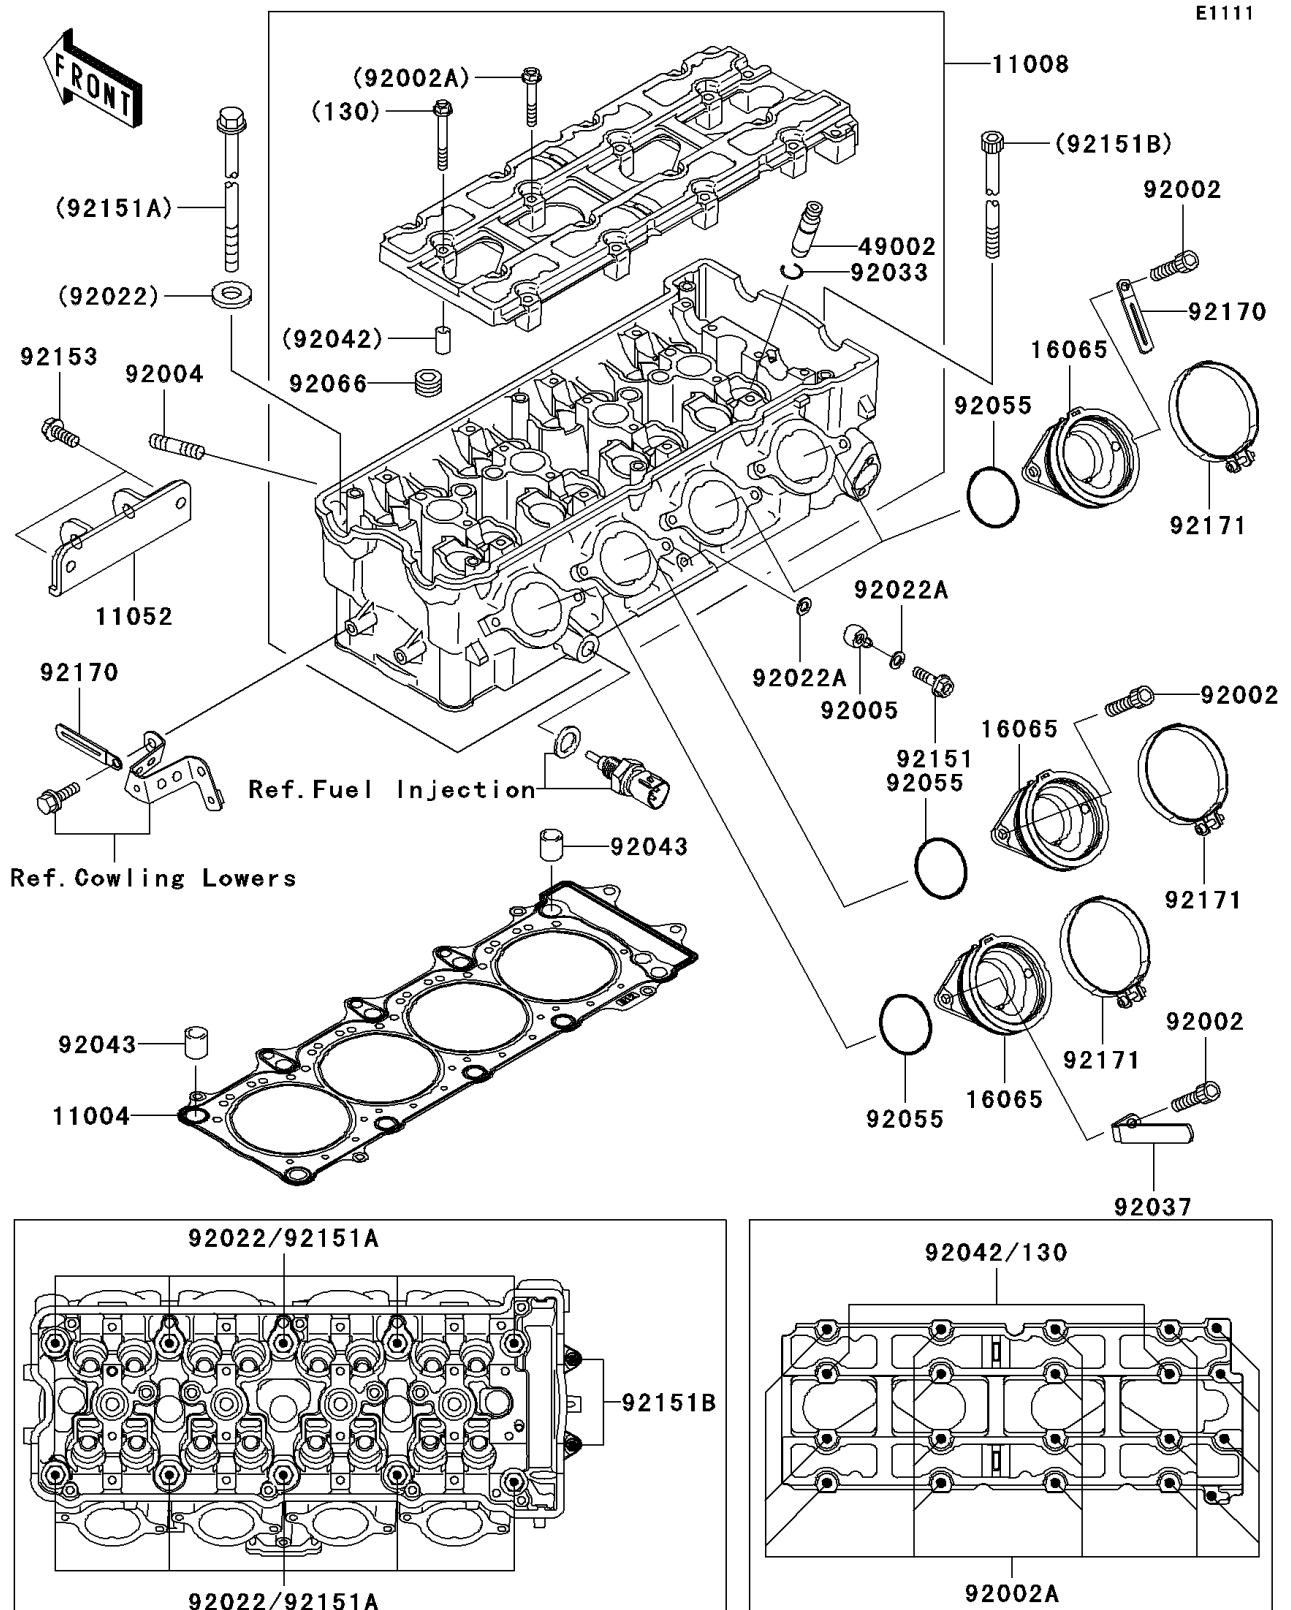

2006 NINJA® ZX™-12R PARTS DIAGRAM

Cylinder Head

2006 NINJA® ZX™-12R PARTS LIST

Cylinder Head

ITEM NAME	PART NUMBER	QUANTITY
BOLT-FLANGED,6X50 (Ref # 130)	130Z0650	1
GASKET-HEAD (Ref # 11004)	11004-1369	1
HEAD-COMP-CYLINDER (Ref # 11008)	11008-0071	1
BRACKET,CYLINDER HEAD (Ref # 11052)	11052-1542	1
HOLDER-CARBURETOR (Ref # 16065)	16065-1377	1
GUIDE-VALVE (Ref # 49002)	49002-1140	1
BOLT,6X16 (Ref # 92002)	92002-1143	1
BOLT,6X40 (Ref # 92002A)	92002-1756	1
STUD,8X22 (Ref # 92004)	92004-1249	1
FITTING (Ref # 92005)	92005-1346	1
WASHER,11.5X20.5X1.6 (Ref # 92022)	92022-1720	1
WASHER,6.2X11X1 (Ref # 92022A)	92022-304	1
RING-SNAP (Ref # 92033)	92033-1247	1
CLAMP (Ref # 92037)	92037-1679	1
PIN,DOWEL,6.3X8X14 (Ref # 92042)	92042-007	1
PIN,14X14 (Ref # 92043)	92043-1593	1
RING-O,47X1.9 (Ref # 92055)	92055-1600	1
PLUG,PT1/2X12.5 (Ref # 92066)	92066-0002	1
BOLT,BANJO,6X20 (Ref # 92151)	92151-1329	1
BOLT,11X168 (Ref # 92151A)	92151-1513	1
BOLT,SOCKET,7X120 (Ref # 92151B)	92151-1804	1
BOLT,8X20 (Ref # 92153)	92153-0892	1
CLAMP (Ref # 92170)	92170-1514	1
CLAMP (Ref # 92171)	92171-1089	1