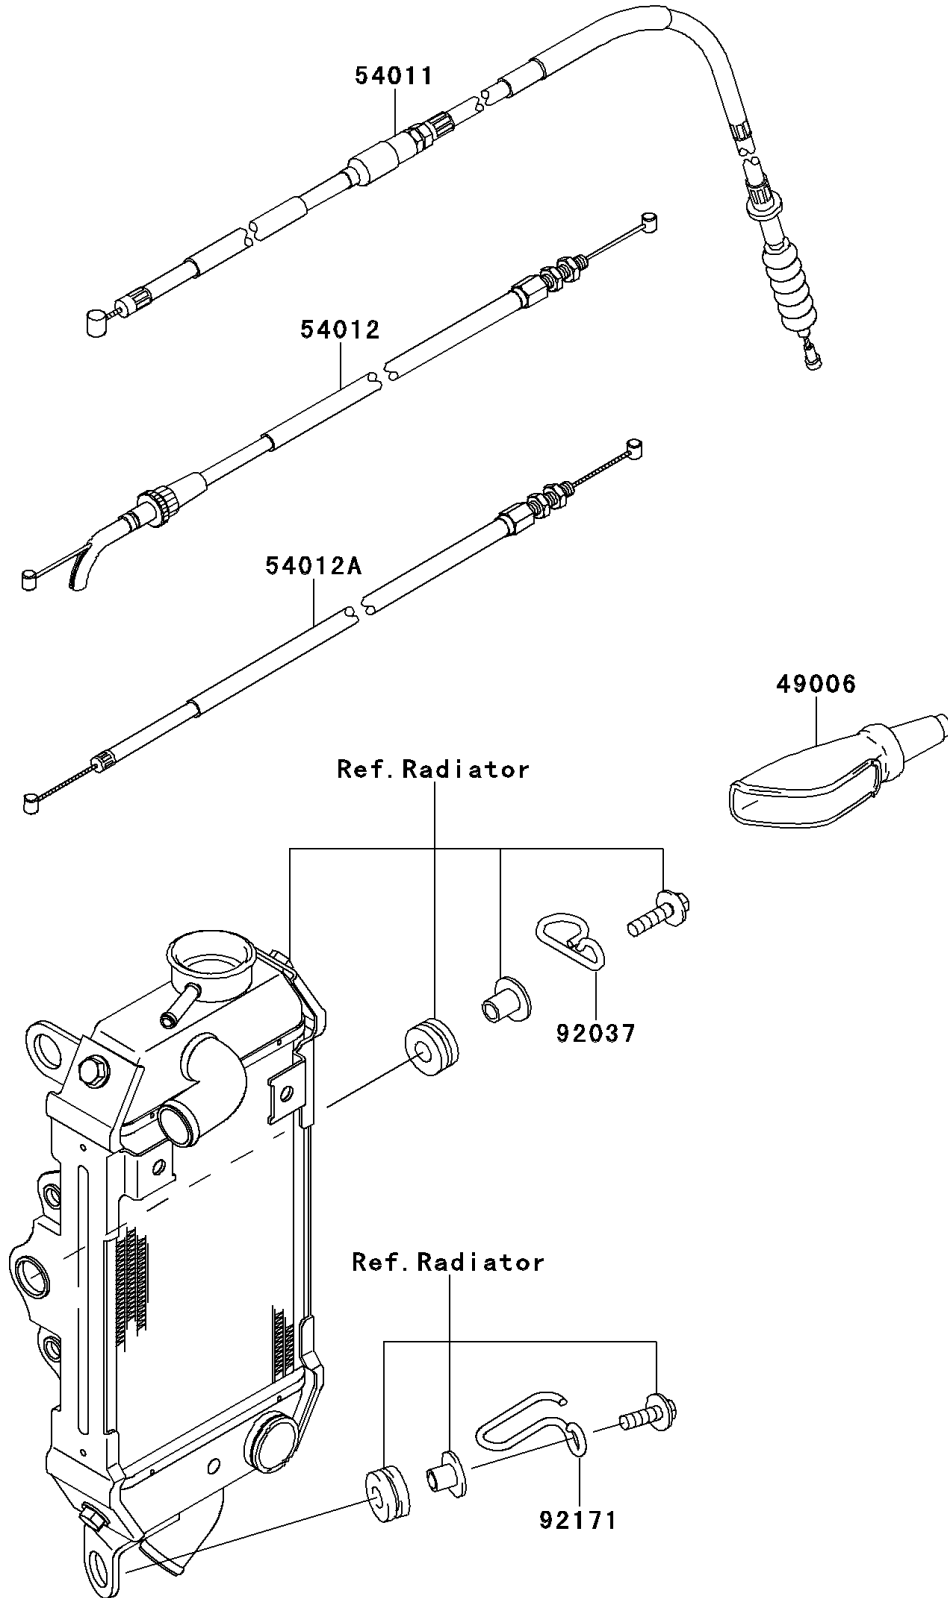

2009 KLX250SF PARTS DIAGRAM

Cables

F2540

2009 KLX250SF PARTS LIST

Cables

ITEM NAME	PART NUMBER	QUANTITY
BOOT,LEVER HOLDER (Ref # 49006)	49006-1017	1
CABLE-CLUTCH (Ref # 54011)	54011-0093	1
CABLE-THROTTLE,OPENING (Ref # 54012)	54012-0260	1
CABLE-THROTTLE,CLOSING (Ref # 54012A)	54012-0261	1
CLAMP,CABLE (Ref # 92037)	92037-1064	1
CLAMP,CABLE (Ref # 92171)	92171-1901	1