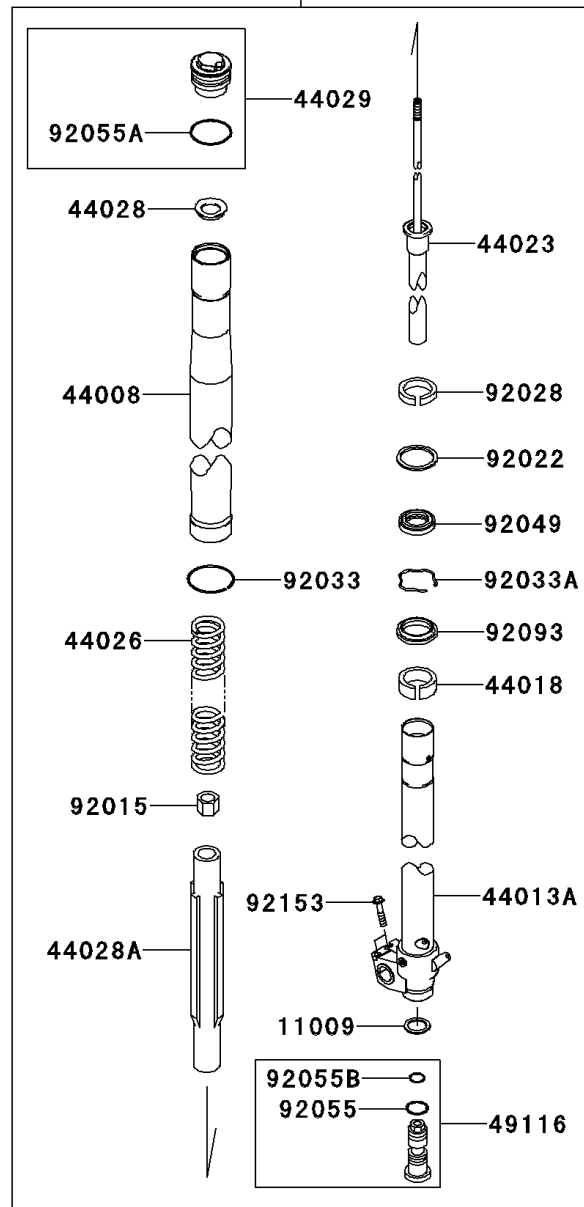

2009 KLX250SF PARTS DIAGRAM

Front Fork

2009 KLX250SF PARTS LIST

Front Fork

| ITEM NAME | PART NUMBER | QUANTITY |
|---|----------------|----------|
| BOLT-FLANGED,6X8 (Ref # 130) | 130BB0608 | 1 |
| GASKET,FORK CYLINDER BOLT (Ref # 11009) | 11009-1592 | 1 |
| PIPE-FORK OUTER,SILVER (Ref # 44008) | 44008-0032-KX | 1 |
| PIPE-FORK INNER,LH,F.S.BLACK (Ref # 44013) | 44013-0110-18R | 1 |
| PIPE-FORK INNER,RH,F.S.BLACK (Ref # 44013A) | 44013-0111-18R | 1 |
| PISTON-FORK,INNER PIPE (Ref # 44018) | 44018-1056 | 1 |
| CYLINDER-SET-FORK (Ref # 44023) | 44023-0063 | 1 |
| SPRING-FRONT FORK (Ref # 44026) | 44026-0109 | 1 |
| GUIDE-FORK SPRING (Ref # 44028) | 44028-1081 | 1 |
| GUIDE-FORK SPRING (Ref # 44028A) | 44028-1084 | 1 |
| SEAT-FORK SPRING,SILVER (Ref # 44029) | 44029-0010-KX | 1 |
| HOLDER-FORK UNDER,F.S.BLACK (Ref # 44037) | 44037-0078-18R | 1 |
| HOLDER-FORK UPPER,F.S.BLACK (Ref # 44039) | 44039-0059-18R | 1 |
| DAMPER-ASSY,FORK,LH,SILVER (Ref # 44071) | 44071-5078 | 1 |
| DAMPER-ASSY,FORK,RH,SILVER (Ref # 44071A) | 44071-5079 | 1 |
| VALVE-ASSY,FORK (Ref # 49116) | 49116-1168 | 1 |
| GUARD,FORK,RH,EBONY (Ref # 55020) | 55020-0320-6C | 1 |
| GUARD,FORK,LH,EBONY (Ref # 55020A) | 55020-0484-6C | 1 |
| NUT (Ref # 92015) | 92015-1839 | 1 |
| WASHER (Ref # 92022) | 92022-1299 | 1 |
| BUSHING (Ref # 92028) | 92028-1581 | 1 |
| RING-SNAP (Ref # 92033) | 92033-0080 | 1 |
| RING-SNAP (Ref # 92033A) | 92033-1077 | 1 |
| SEAL-OIL (Ref # 92049) | 92049-1373 | 1 |
| RING-O (Ref # 92055) | 92055-1156 | 1 |
| RING-O,FORK,AIR TUBE (Ref # 92055A) | 92055-1333 | 1 |
| RING-O,FORK VALVE (Ref # 92055B) | 92055-1502 | 1 |
| BAND (Ref # 92072) | 92072-1267 | 1 |
| BAND (Ref # 92072A) | 92072-1283 | 1 |