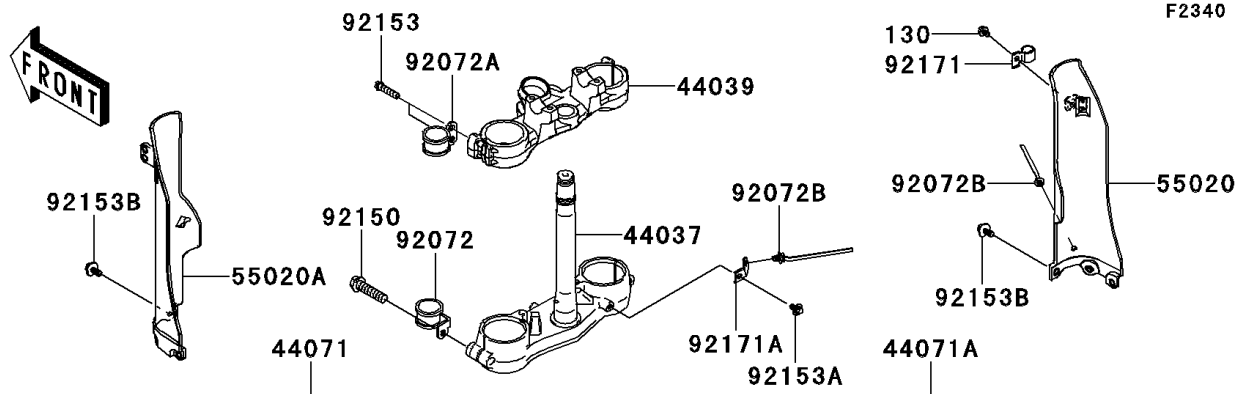

2009 KLX250SF PARTS DIAGRAM

Front Fork