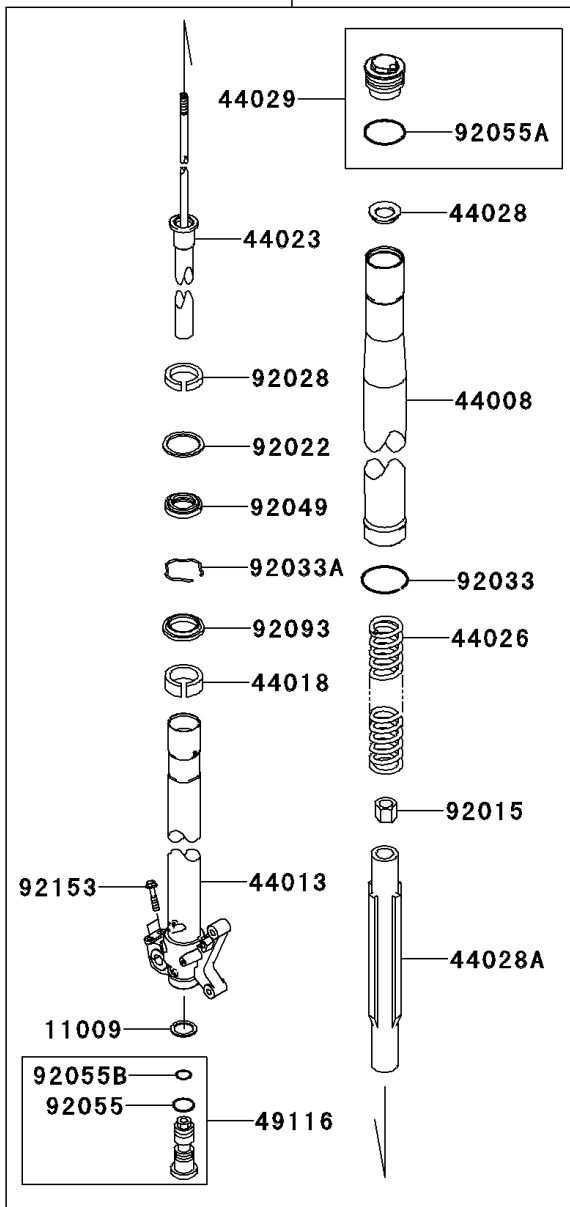

2009 KLX250SF PARTS DIAGRAM

Front Fork

2009 KLX250SF PARTS LIST

Front Fork

| ITEM NAME | PART NUMBER | QUANTITY |
|---|----------------|----------|
| BOLT-FLANGED,6X8 (Ref # 130) | 130BB0608 | 1 |
| GASKET,FORK CYLINDER BOLT (Ref # 11009) | 11009-1592 | 1 |
| PIPE-FORK OUTER,SILVER (Ref # 44008) | 44008-0032-KX | 1 |
| PIPE-FORK INNER,LH,F.S.BLACK (Ref # 44013) | 44013-0110-18R | 1 |
| PIPE-FORK INNER,RH,F.S.BLACK (Ref # 44013A) | 44013-0111-18R | 1 |
| PISTON-FORK,INNER PIPE (Ref # 44018) | 44018-1056 | 1 |
| CYLINDER-SET-FORK (Ref # 44023) | 44023-0063 | 1 |
| SPRING-FRONT FORK (Ref # 44026) | 44026-0109 | 1 |
| GUIDE-FORK SPRING (Ref # 44028) | 44028-1081 | 1 |
| GUIDE-FORK SPRING (Ref # 44028A) | 44028-1084 | 1 |
| SEAT-FORK SPRING,SILVER (Ref # 44029) | 44029-0010-KX | 1 |
| HOLDER-FORK UNDER,F.S.BLACK (Ref # 44037) | 44037-0078-18R | 1 |
| HOLDER-FORK UPPER,F.S.BLACK (Ref # 44039) | 44039-0059-18R | 1 |
| DAMPER-ASSY,FORK,LH,SILVER (Ref # 44071) | 44071-5078 | 1 |
| DAMPER-ASSY,FORK,RH,SILVER (Ref # 44071A) | 44071-5079 | 1 |
| VALVE-ASSY,FORK (Ref # 49116) | 49116-1168 | 1 |
| GUARD,FORK,RH,EBONY (Ref # 55020) | 55020-0320-6C | 1 |
| GUARD,FORK,LH,EBONY (Ref # 55020A) | 55020-0484-6C | 1 |
| NUT (Ref # 92015) | 92015-1839 | 1 |
| WASHER (Ref # 92022) | 92022-1299 | 1 |
| BUSHING (Ref # 92028) | 92028-1581 | 1 |
| RING-SNAP (Ref # 92033) | 92033-0080 | 1 |
| RING-SNAP (Ref # 92033A) | 92033-1077 | 1 |
| SEAL-OIL (Ref # 92049) | 92049-1373 | 1 |
| RING-O (Ref # 92055) | 92055-1156 | 1 |
| RING-O,FORK,AIR TUBE (Ref # 92055A) | 92055-1333 | 1 |
| RING-O,FORK VALVE (Ref # 92055B) | 92055-1502 | 1 |
| BAND (Ref # 92072) | 92072-1267 | 1 |
| BAND (Ref # 92072A) | 92072-1283 | 1 |