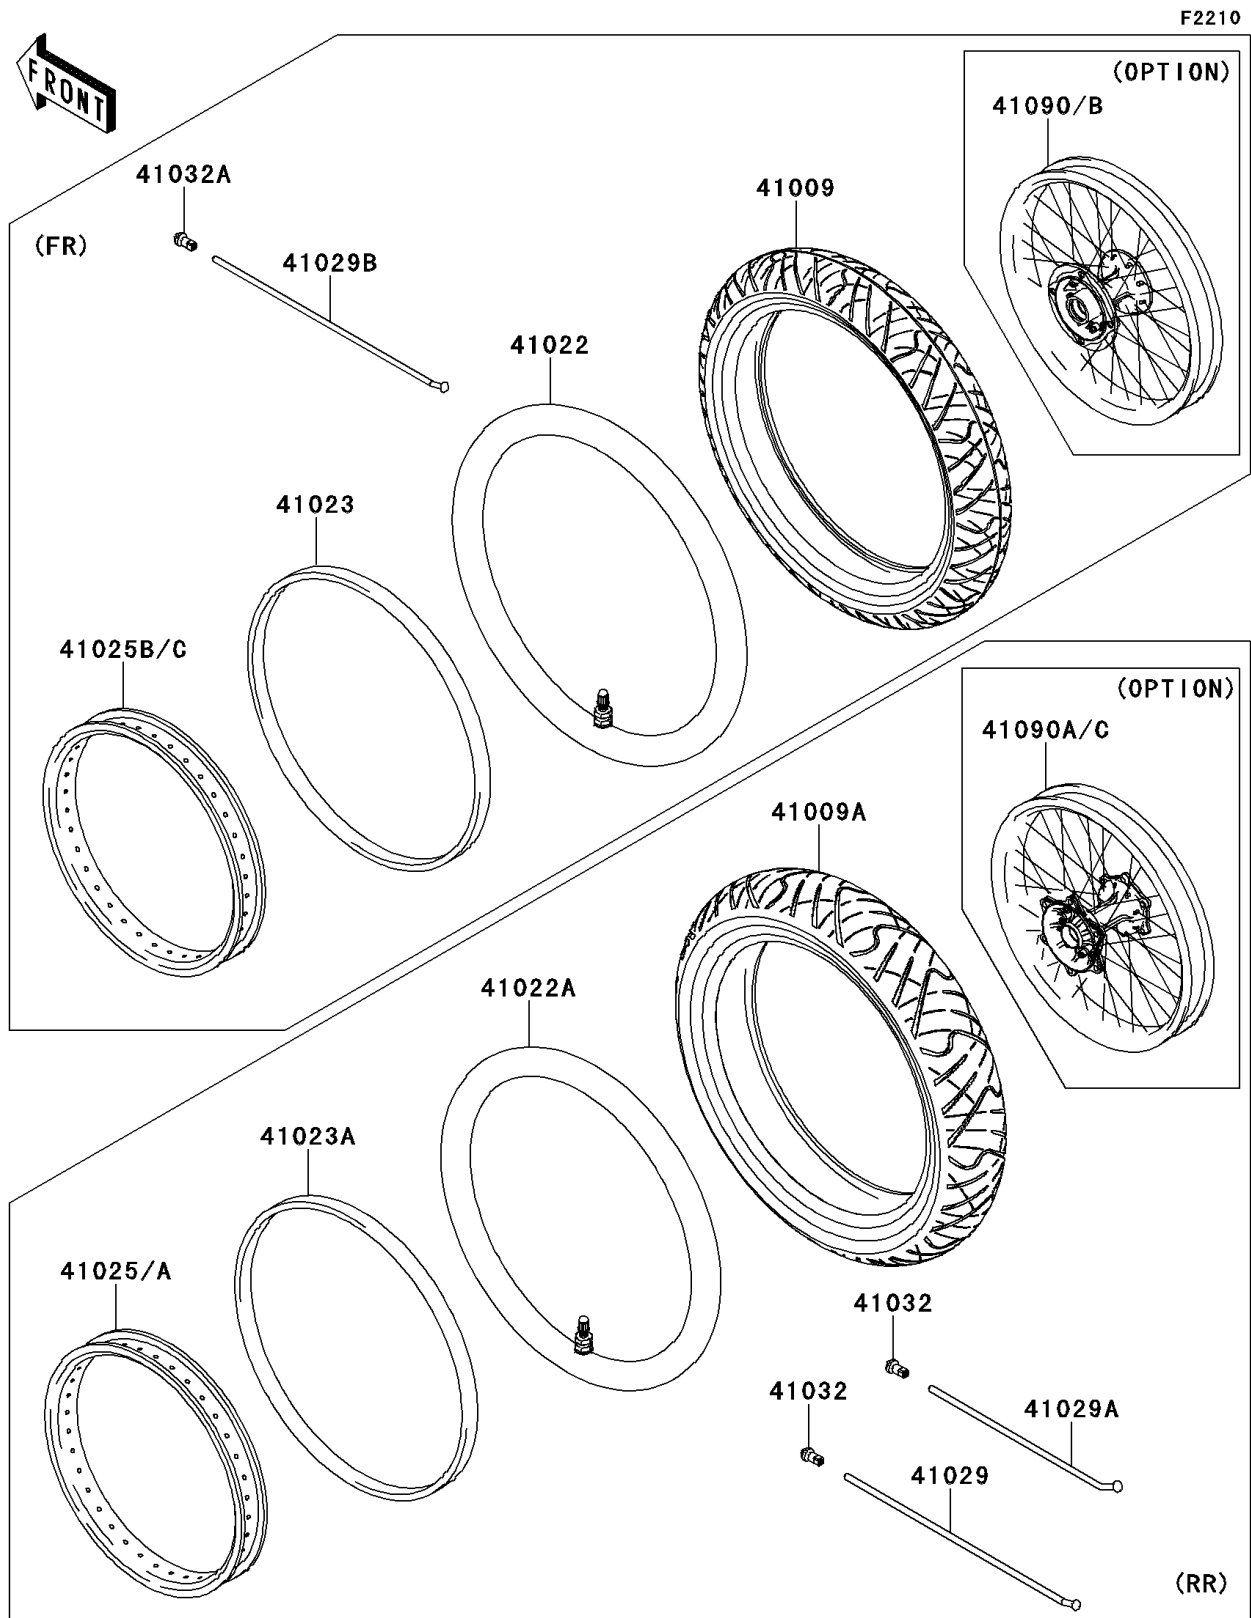

2009 KLX250SF PARTS DIAGRAM

Wheels/Tires

2009 KLX250SF PARTS LIST

Wheels/Tires

ITEM NAME	PART NUMBER	QUANTITY
TIRE,FR,110/70-17 54S,RX-01F (Ref # 41009)	41009-0217	1
TIRE,RR,130/70-17 62S,RX-01R (Ref # 41009A)	41009-0218	1
TUBE-TIRE,110/70-17 (Ref # 41022)	41022-0031	1
TUBE-TIRE,130/70-17 (Ref # 41022A)	41022-0032	1
BAND-RIM,FR,110/70-17 (Ref # 41023)	41023-0015	1
BAND-RIM,RR,130/70-17 (Ref # 41023A)	41023-0016	1
RIM,RR,4.00X17,BLACK (Ref # 41025)	41025-0072-WC	1
RIM,FR,3.00X17,BLACK (Ref # 41025B)	41025-0073-WC	1
SPOKE-INNER,RR,LH,173.1MMX163D (Ref # 41029)	41029-0049	1
SPOKE-INNER,RR,RH,168.1MMX153D (Ref # 41029A)	41029-0050	1
SPOKE-INNER,FR,172MMX167D (Ref # 41029B)	41029-1292	1
NIPPLE-SPOKE (Ref # 41032)	41032-0007	1
NIPPLE-SPOKE (Ref # 41032A)	41032-1075	1
WHEEL-SUB ASSY,FR,BLACK (Ref # 41090)	41090-5214	1
WHEEL-SUB ASSY,RR,BLACK (Ref # 41090A)	41090-5215	1
WHEEL-SUB ASSY,FR,BLUE (Ref # 41090B)	41090-5216	1
WHEEL-SUB ASSY,RR,BLUE (Ref # 41090C)	41090-5217	1