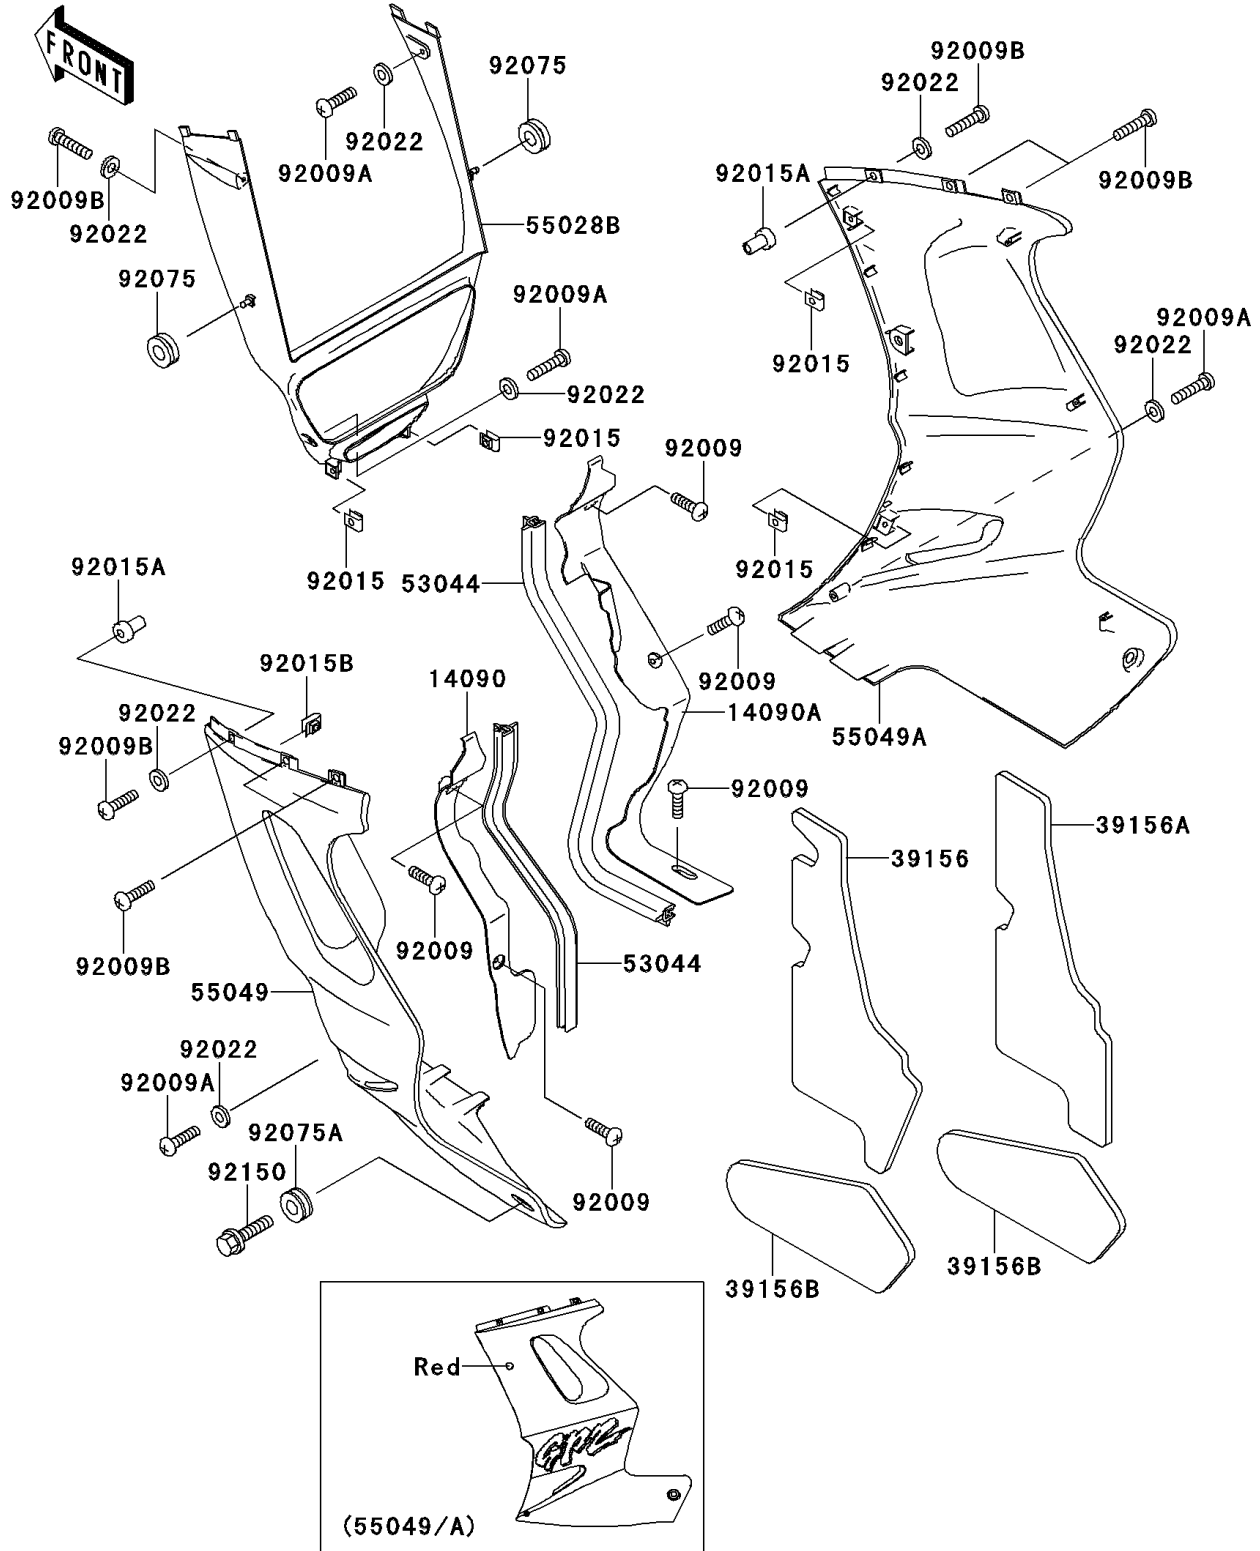

1995 GPZ1100 PARTS DIAGRAM

Cowling Lower (ZX1100-E1)

F2872

1995 GPZ1100 PARTS LIST

Cowling Lowers (ZX1100-E1)

ITEM NAME	PART NUMBER	QUANTITY
COVER,HEAT GUARD,LH (Ref # 14090)	14090-1549	1
COVER,HEAT GUARD,RH (Ref # 14090A)	14090-1550	1
PAD,LWR COWLING,LH,UPP (Ref # 39156)	39156-1490	1
PAD,LWR COWLING,RH,UPP (Ref # 39156A)	39156-1491	1
PAD,LWR COWLING,LWR (Ref # 39156B)	39156-1492	1
TRIM,L=350 (Ref # 53044)	53044-1290	1
COWLING,LWR,FR,C.P.RED (Ref # 55028B)	55028-1337-A5	1
COWLING.,LWR,LH,C.P.RED (Ref # 55049)	55049-5396-A5	1
COWLING.,LWR,RH,C.P.RED (Ref # 55049A)	55049-5397-A5	1
SCREW,TAPPING,5X14 (Ref # 92009)	92009-1197	1
SCREW,5X16 (Ref # 92009A)	92009-1654	1
SCREW,5X20 (Ref # 92009B)	92009-1656	1
NUT,5MM (Ref # 92015)	92015-1710	1
NUT,WELL,5MM (Ref # 92015A)	92015-1757	1
NUT,5MM (Ref # 92015B)	92015-1798	1
WASHER,NYLON,5.3X11.5X1.5 (Ref # 92022)	92022-1521	1
DAMPER (Ref # 92075)	92075-1067	1
DAMPER (Ref # 92075A)	92075-1634	1
BOLT,SOCKET,6MM (Ref # 92150)	92150-1154	1