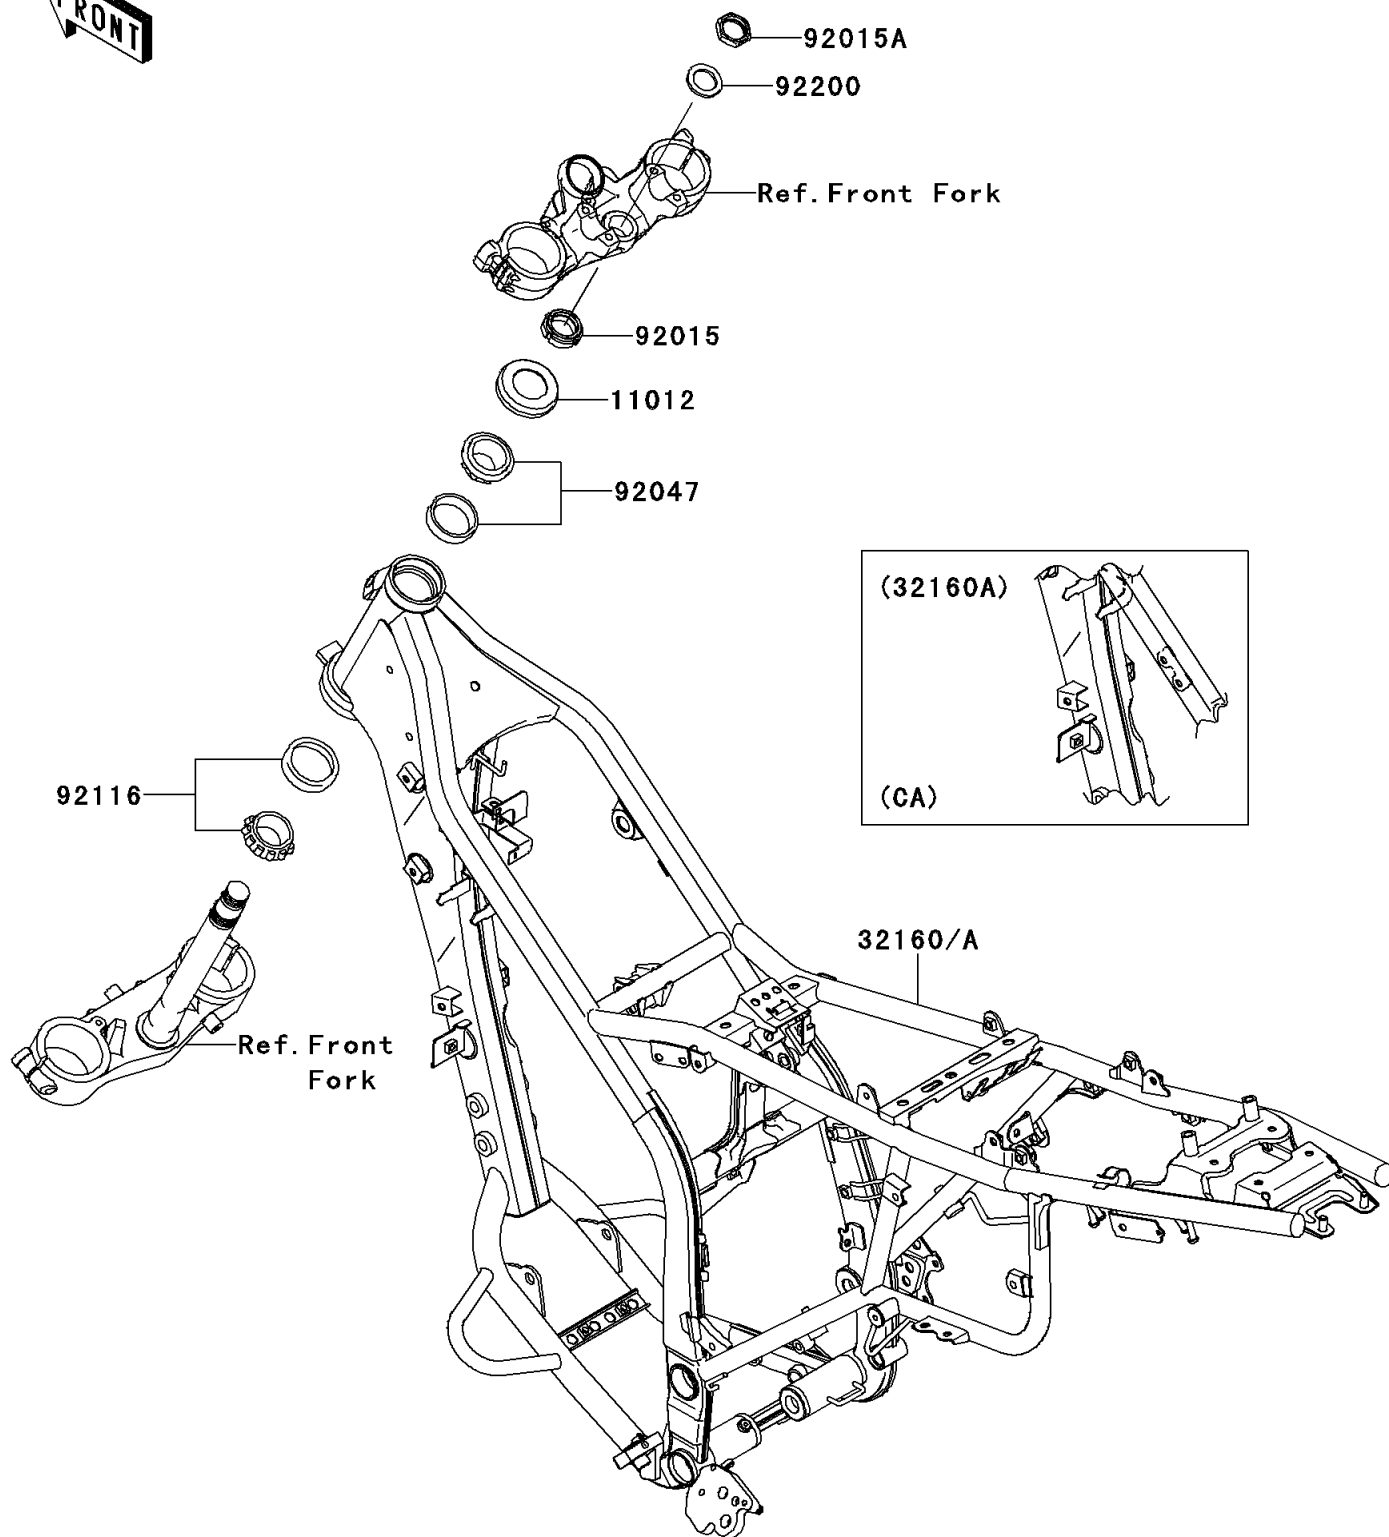

2009 KLX250SF PARTS DIAGRAM

Frame

F2120

2009 KLX250SF PARTS LIST

Frame

ITEM NAME	PART NUMBER	QUANTITY
CAP,STEERING STEM (Ref # 11012)	11012-1762	1
NUT,25MM,T=12 (Ref # 92015)	92015-1546	1
NUT,STEERING STEM,22MM (Ref # 92015A)	92015-1653	1
RACE,ROLLER,32005JR RS (Ref # 92047)	92047-017	1
BEARING-ROLLER,HI-CAP32006JRRS (Ref # 92116)	92116-1069	1
WASHER,STEERING STEM (Ref # 92200)	92200-0517	1
FRAME-COMP,F.S.BLACK (Ref # 32160)	32160-0350-18R	1
FRAME-COMP,F.S.BLACK (Ref # 32160A)	32160-0352-18R	1