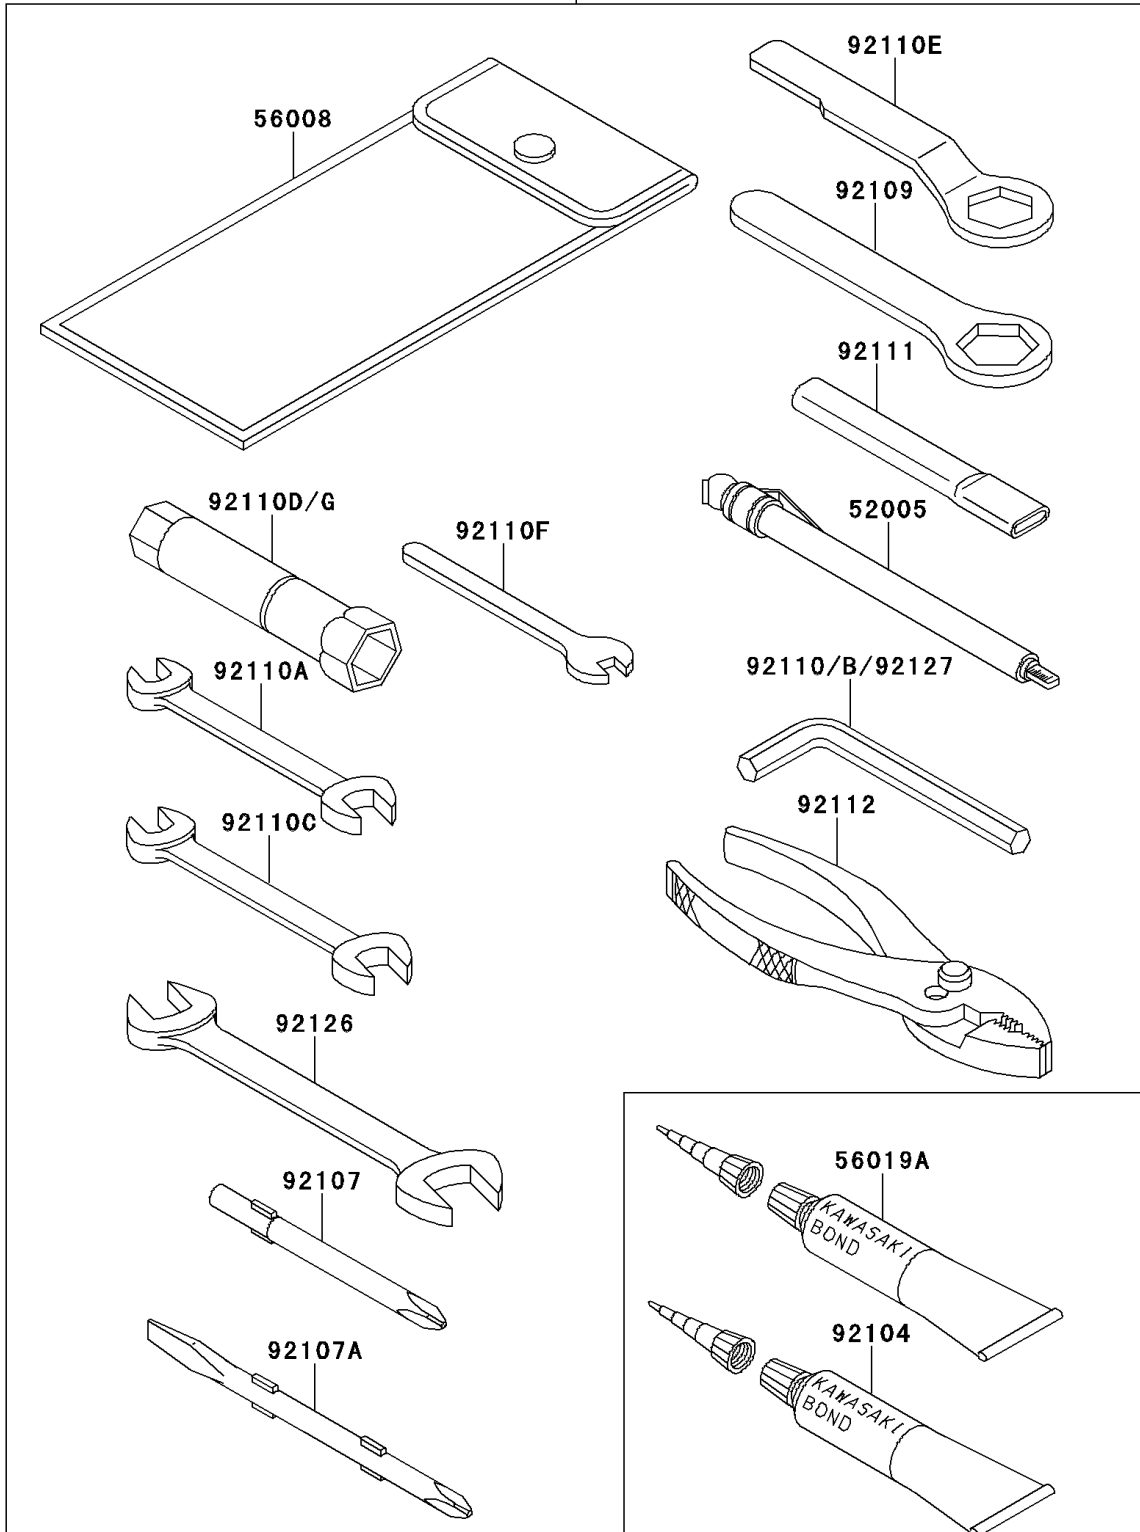

1995 GPZ1100 PARTS DIAGRAM

Owner's Tools

56007

F2810

1995 GPZ1100 PARTS LIST

Owner's Tools

ITEM NAME	PART NUMBER	QUANTITY
GAUGE,AIR,3.5KG/CM2 (Ref # 52005)	52005-1031	1
TOOL-KIT (Ref # 56007)	56007-1395	1
BAG,TOOL (Ref # 56008)	56008-006	1
THREE BOND TB1211,HT/RS,WHITE (Ref # 56019A)	56019-120	1
GASKET-LIQUID,TUBE,100G,BLACK (Ref # 92104)	92104-1003	1
TOOL-DRIVER,#3PHILLIPS (Ref # 92107)	92107-1002	1
TOOL-DRIVER,#2PHILLIPS&SLOT (Ref # 92107A)	92107-1052	1
TOOL-WRENCH,BOX END,27MM (Ref # 92109)	92109-009	1
TOOL-WRENCH,ALLEN,5MM (Ref # 92110)	92110-1015	1
TOOL-WRENCH,OPEN END,10X12 (Ref # 92110A)	92110-1038	1
TOOL-WRENCH,HOOK&BOXEND,14MM (Ref # 92110B)	92110-1040	1
TOOL-WRENCH,OPEN END,14X17 (Ref # 92110C)	92110-1045	1
TOOL-WRENCH,BOX,16MM (Ref # 92110D)	92110-1145	1
TOOL-WRENCH,BOX END,22MM (Ref # 92110E)	92110-1148	1
TOOL-WRENCH,OPEN END,6MM (Ref # 92110F)	92110-1157	1
TOOL-WRENCH,BOX,10X12 (Ref # 92110G)	92110-1171	1
TOOL-BAR,BOX END WRENCH (Ref # 92111)	92111-1052	1
TOOL-PLIERS (Ref # 92112)	92112-003	1
TOOL-WRENCH,OPEN END,8X10 (Ref # 92126)	92126-001	1
TOOL-WRENCH,ALLEN,6MM (Ref # 92127)	92127-003	1