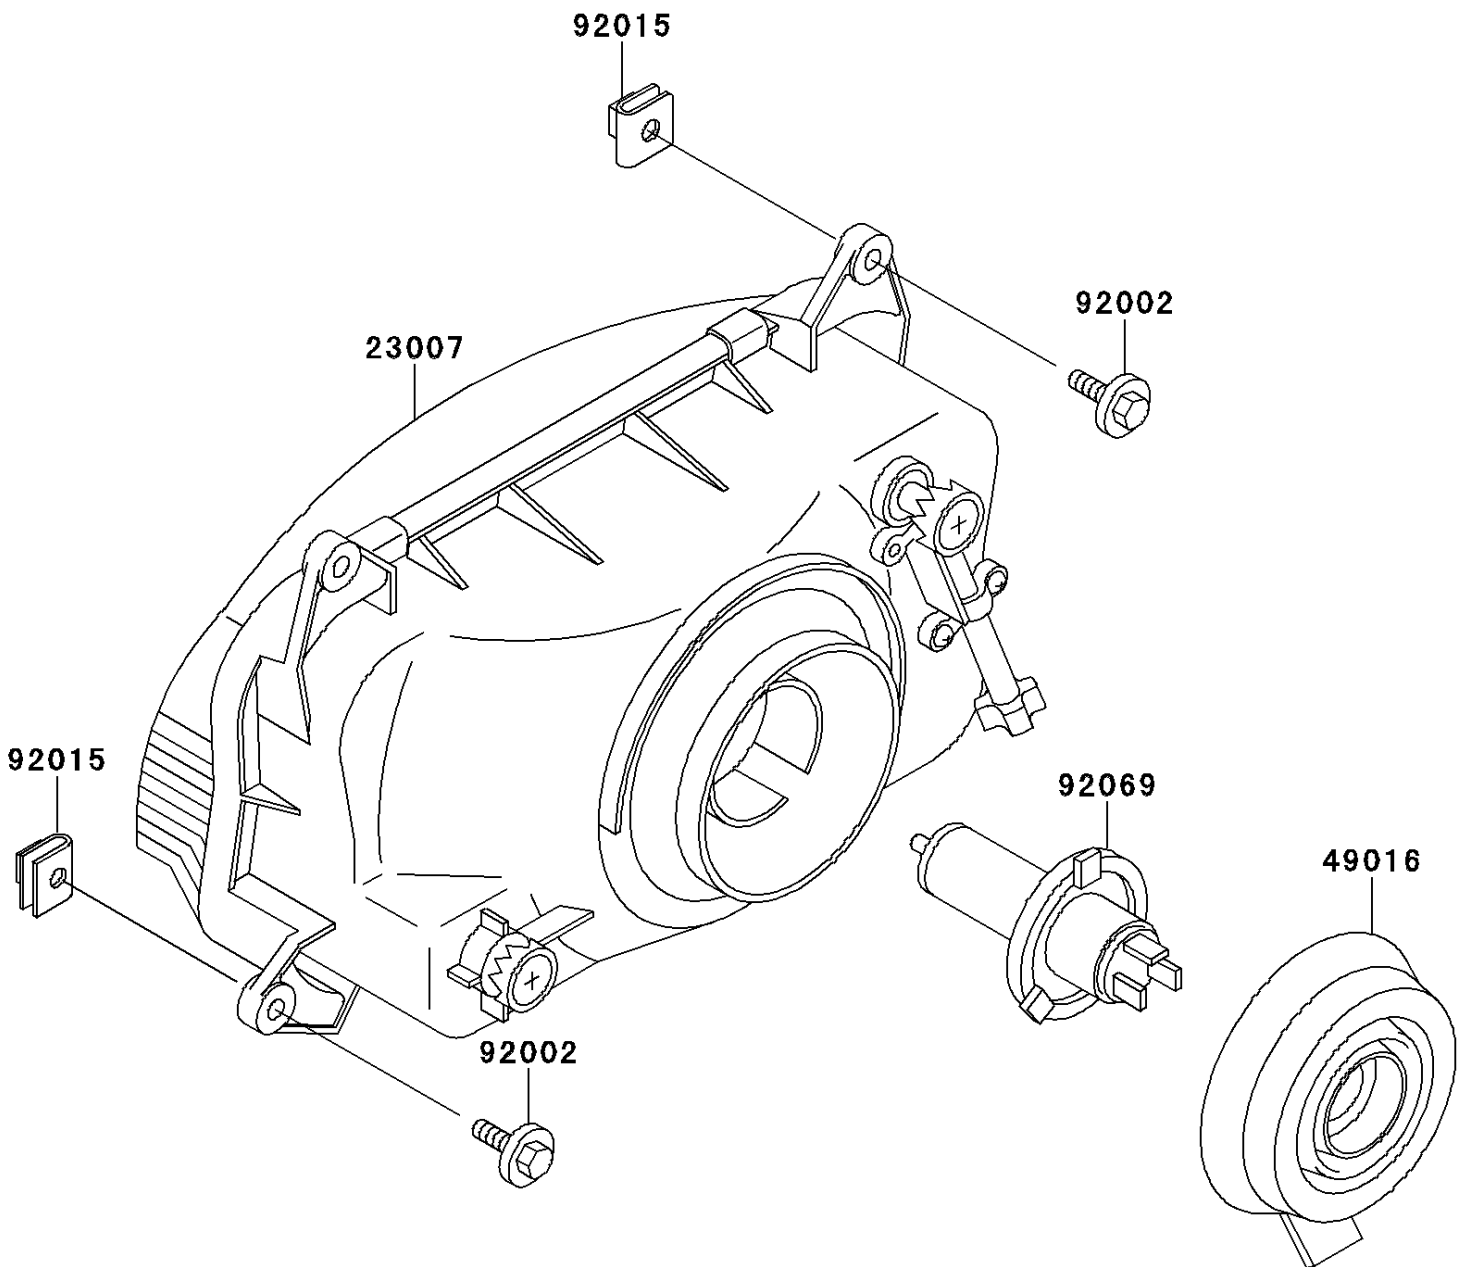

## 1995 GPZ1100 PARTS DIAGRAM

Headlight(s)

F2710

## 1995 GPZ1100 PARTS LIST

Headlight(s)

ITEM NAME	PART NUMBER	QUANTITY
LENS-COMP,HEAD LAMP (Ref # 23007)	23007-1333	1
COVER-SEAL,HEAD LAMP SOCKET (Ref # 49016)	49016-1137	1
BOLT,6X25 (Ref # 92002)	92002-1320	1
NUT,6MM (Ref # 92015)	92015-1094	1
BULB,12V 60/55W,H4 (Ref # 92069)	92069-1002	1