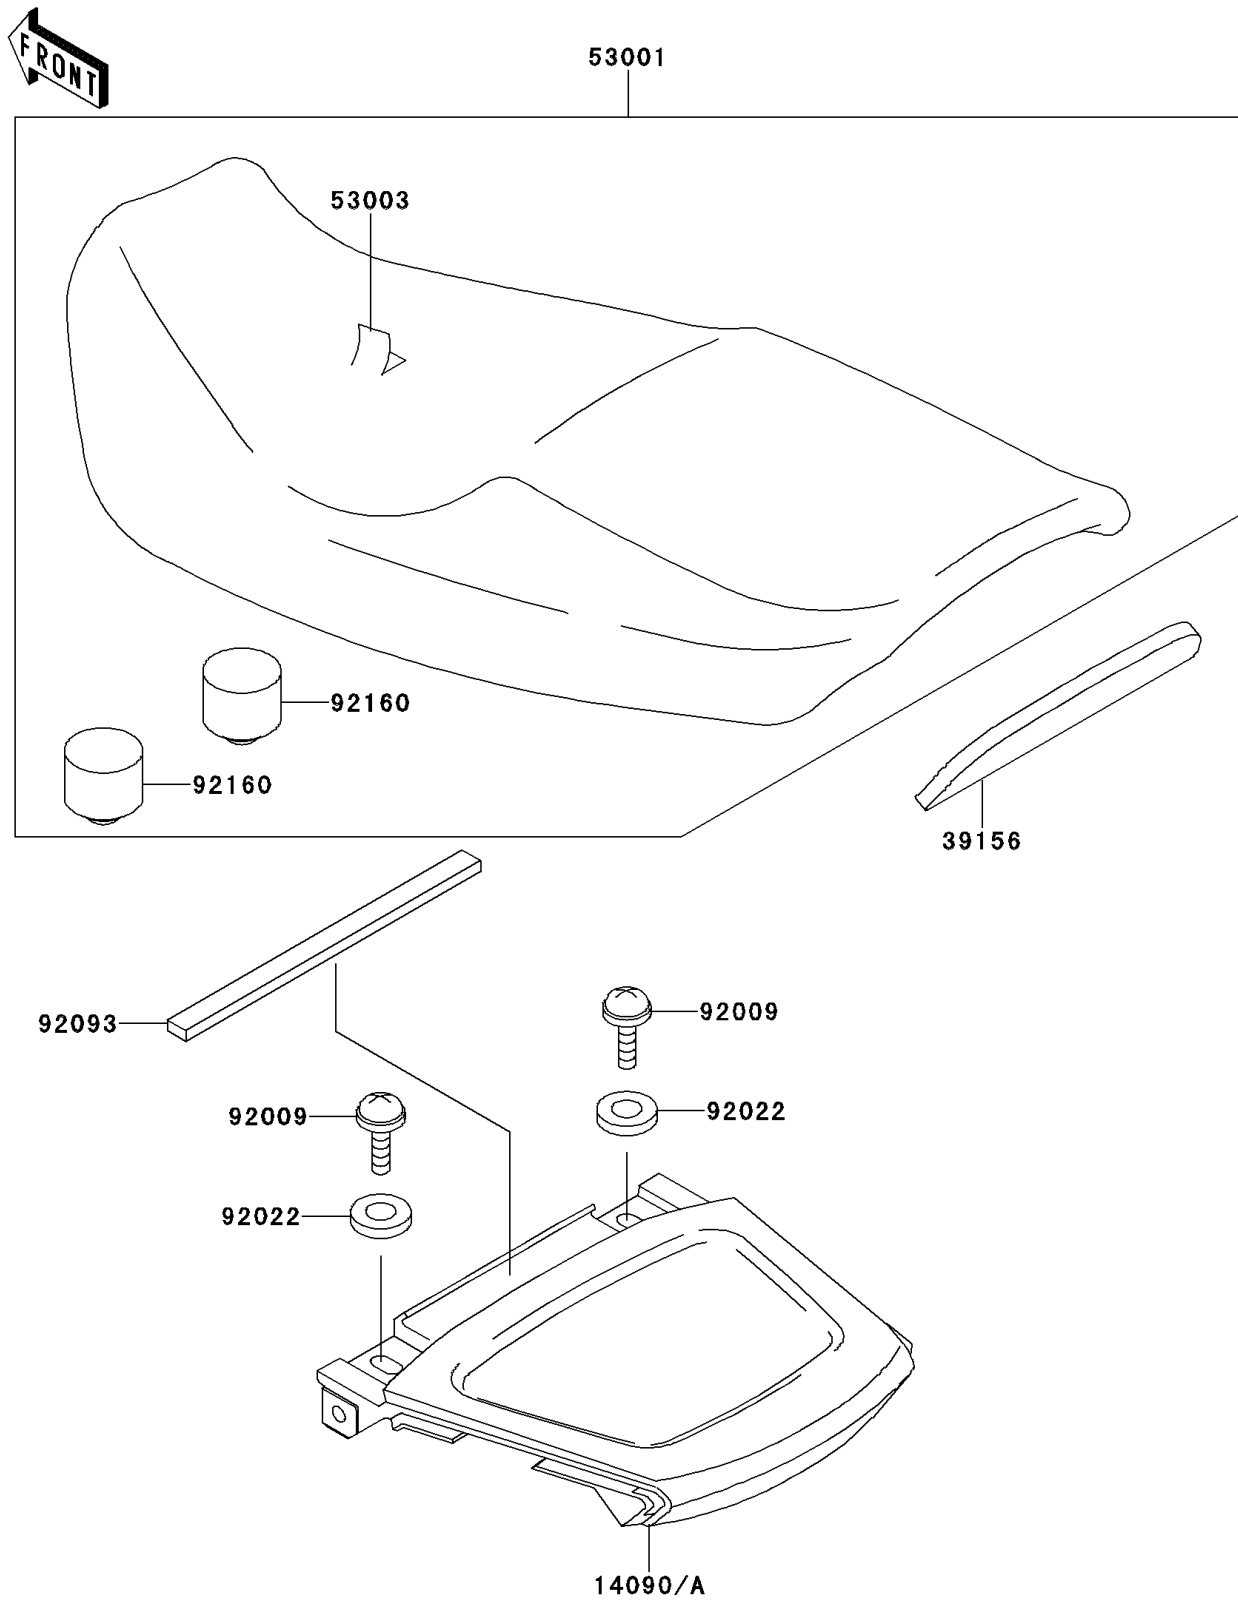

1995 GPZ1100 PARTS DIAGRAM

Seat

F2510

1995 GPZ1100 PARTS LIST

Seat

ITEM NAME	PART NUMBER	QUANTITY
COVER,SEAT,CNT,C.P.RED (Ref # 14090)	14090-1539-A5	1
PAD,SEAT (Ref # 39156)	39156-1515	1
SEAT-ASSY,DUAL,GRAY (Ref # 53001)	53001-1793-PP	1
LEATHER,SEAT,GRAY (Ref # 53003)	53003-1332-PP	1
SCREW,6X14 (Ref # 92009)	92009-1662	1
WASHER,6.5X16X1 (Ref # 92022)	92022-1143	1
SEAL,L=165 (Ref # 92093)	92093-1390	1
DAMPER (Ref # 92160)	92160-1513	1