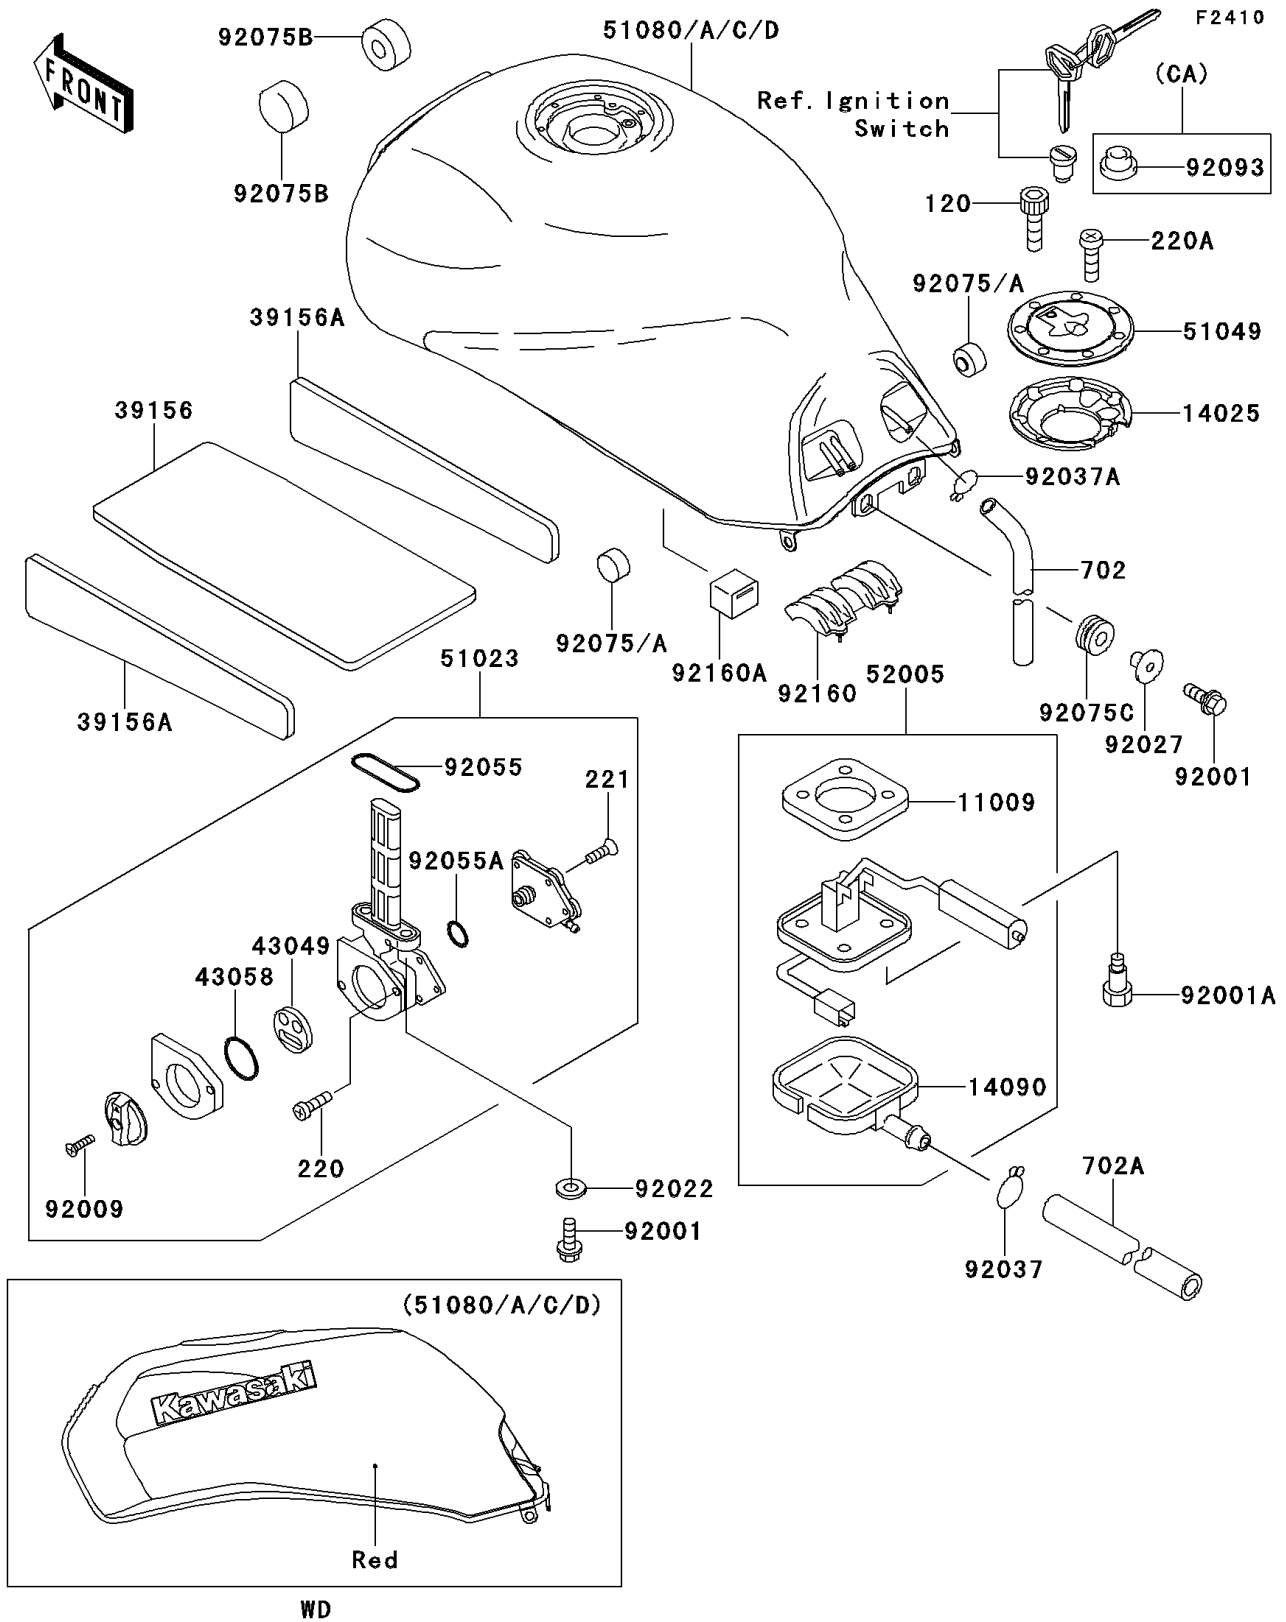

1995 GPZ1100 PARTS DIAGRAM

Fuel Tank(ZX1100-E1)

1995 GPZ1100 PARTS LIST

Fuel Tank(ZX1100-E1)

ITEM NAME	PART NUMBER	QUANTITY
GASKET,FUEL GAUGE (Ref # 11009)	11009-1656	1
COVER,TANK CAP (Ref # 14025)	14025-1913	1
COVER,FUEL GAUGE (Ref # 14090)	14090-1624	1
PAD,FUEL TANK,CNT (Ref # 39156)	39156-1482	1
PAD,FUEL TANK (Ref # 39156A)	39156-1483	1
PACKING,TAP VALVE (Ref # 43049)	43049-1075	1
RING,TAP LEVER (Ref # 43058)	43058-1083	1
TAP-ASSY,FUEL (Ref # 51023)	51023-1219	1
CAP-TANK,FUEL (Ref # 51049)	51049-1091	1
GAUGE,FUEL (Ref # 52005)	52005-1111	1
BOLT,6X25 (Ref # 92001)	92001-1524	1
BOLT,FUEL GAUGE (Ref # 92001A)	92001-1705	1
SCREW,4X12 (Ref # 92009)	92009-1742	1
WASHER,6.2X11X1.5 (Ref # 92022)	92022-183	1
COLLAR,L=13.1 (Ref # 92027)	92027-251	1
CLAMP,TUBE (Ref # 92037)	92037-147	1
CLAMP (Ref # 92037A)	92037-1712	1
RING-O,FUEL TAP PACKING (Ref # 92055)	92055-1112	1
RING-O (Ref # 92055A)	92055-1539	1
BOLT-SOCKET (Ref # 120)	120S0512	1
SCREW-PAN-CROS (Ref # 220)	220B0308	1
SCREW-PAN-CROS (Ref # 220A)	220C0508	1
SCREW-CSK-CROS,4X14 (Ref # 221)	221B0414	1
TUBE-RUBBER,7X10X600 (Ref # 702)	702A07600	1
TUBE-RUBBER,7X10X860 (Ref # 702A)	702A07860	1
DAMPER,FUEL TANK (Ref # 92075B)	92075-101	1
DAMPER (Ref # 92075C)	92075-1690	1
DAMPER,FUEL TANK,CNT (Ref # 92160)	92160-1577	1
DAMPER (Ref # 92160A)	92160-1626	1

1995 GPZ1100 PARTS LIST

Fuel Tank(ZX1100-E1)

ITEM NAME	PART NUMBER	QUANTITY
TANK-COMP-FIEL,C.P.RED (Ref # 51080)	51080-5171-A5	1
TANK-COMP-FUEL,C.P.RED (Ref # 51080A)	51080-5172-A5	1
TANK-COMP-FUEL,C.P.RED (Ref # 51080C)	51080-5205-A5	1
TANK-COMP-FUEL,C.P.RED (Ref # 51080D)	51080-5206-A5	1
DAMPER (Ref # 92075)	92075-021	2
SEAL,FUEL TANK CAP (Ref # 92093)	92093-1030	1