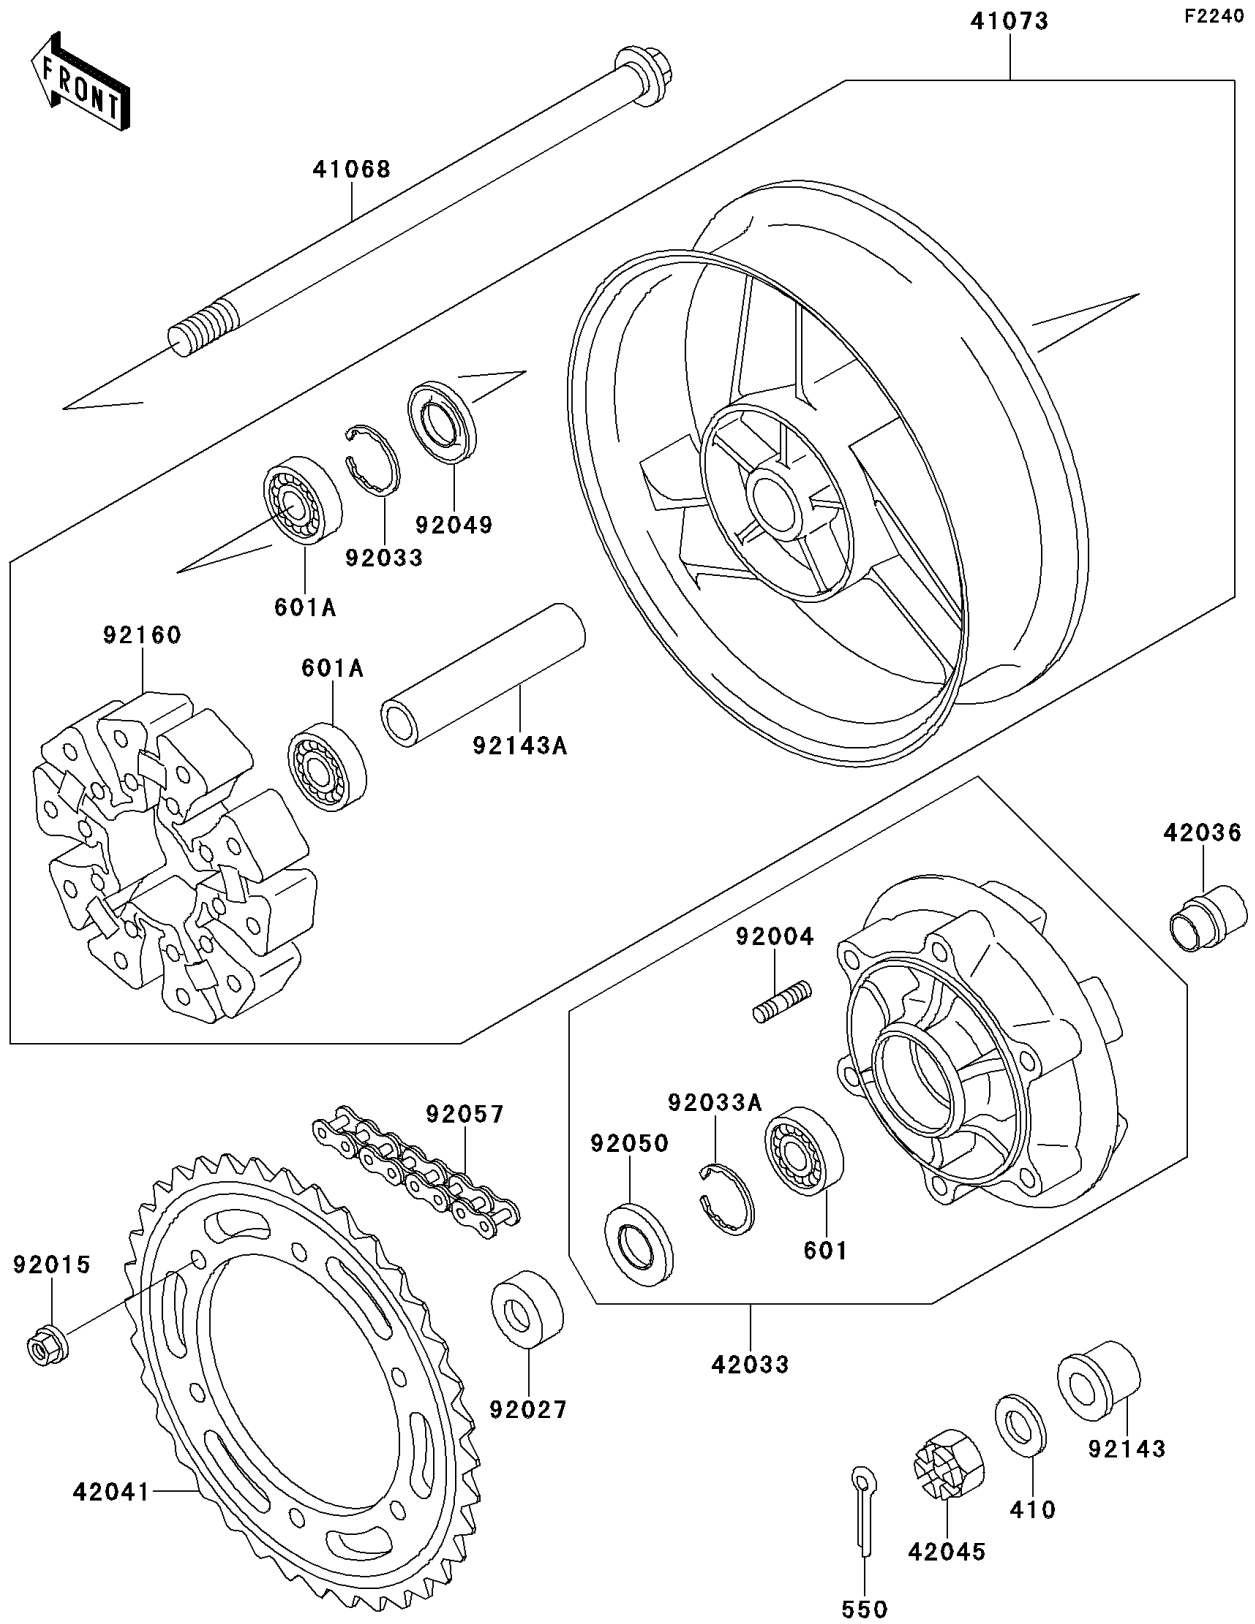

1995 GPZ1100 PARTS DIAGRAM

Rear Wheel/Chain

1995 GPZ1100 PARTS LIST

Rear Wheel/Chain

ITEM NAME	PART NUMBER	QUANTITY
W-PLAIN-S,18MM (Ref # 410)	410D1800	1
PIN-COTTER,4.0X35 (Ref # 550)	550D4035	1
BEARING-BALL,#6206UUC3 (Ref # 601)	601B6206UU	1
BEARING-BALL,#6304UUC3 (Ref # 601A)	601B6304UU	1
AXLE,RR (Ref # 41068)	41068-1350	1
WHEEL-ASSY,RR,C.GRAY (Ref # 41073)	41073-1592-DH	1
COUPLING-ASSY,RR HUB,C.GRAY (Ref # 42033)	42033-1160-EZ	1
SLEEVE,RR AXLE,L=45 (Ref # 42036)	42036-1302	1
SPROCKET-HUB,45T (Ref # 42041)	42041-1283	1
NUT,CASTLE,18MM (Ref # 42045)	42045-018	1
STUD,10X24 (Ref # 92004)	92004-1146	1
NUT,10MM (Ref # 92015)	92015-1720	1
COLLAR,20X40X16.5 (Ref # 92027)	92027-1287	1
RING-SNAP,52MM (Ref # 92033)	92033-1043	1
RING-SNAP,62MM (Ref # 92033A)	92033-1044	1
SEAL-OIL,28X52X5 (Ref # 92049)	92049-1061	1
SEAL-OIL,AJN40627 (Ref # 92050)	92050-027	1
CHAIN,DRIVE,EK50UV-XX112L (Ref # 92057)	92057-1385	1
COLLAR,L=23 (Ref # 92143)	92143-1042	1
COLLAR,REAR AXLE,L=116 (Ref # 92143A)	92143-1390	1
DAMPER,SHOCK,RR HUB (Ref # 92160)	92160-1398	1