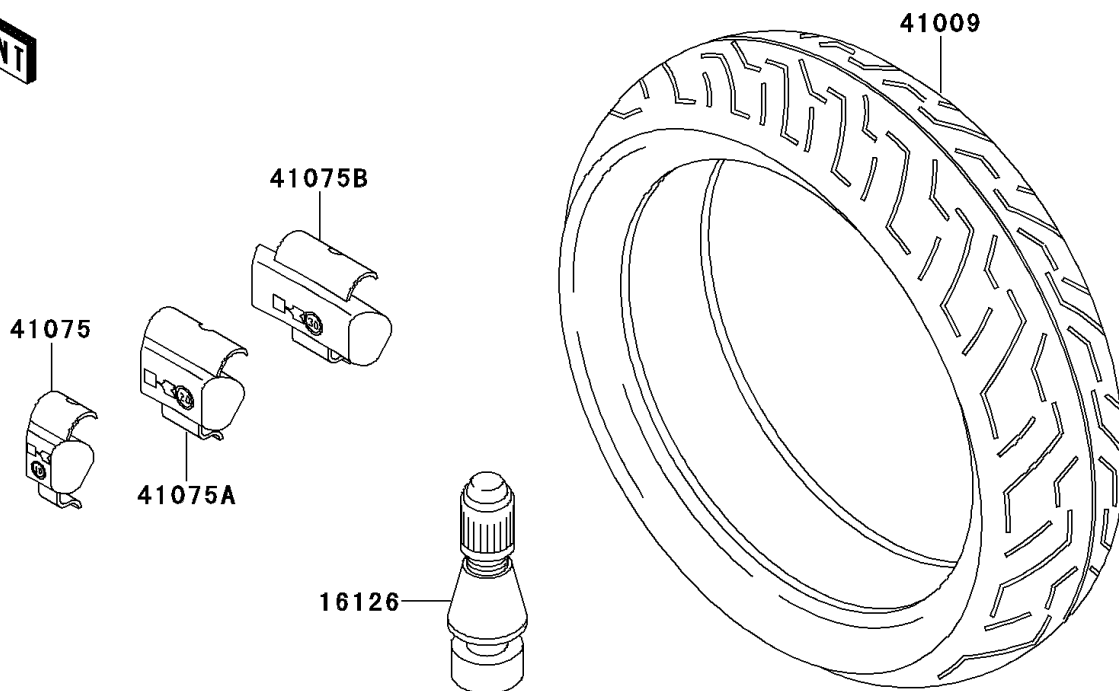

1995 GPZ1100 PARTS DIAGRAM

Tires

F2210

1995 GPZ1100 PARTS LIST

Tires

ITEM NAME	PART NUMBER	QUANTITY
VALVE,TIRE (Ref # 16126)	16126-1140	1
TIRE,FR,120/70ZR17,BT-54F(BS) (Ref # 41009)	41009-1055	1
TIRE,RR,170/60ZR17,BT-54R(BS) (Ref # 41009A)	41009-1056	1
BALANCER-WHEEL,10G,SILVER (Ref # 41075)	41075-1014	1
BALANCER-WHEEL,20G,SILVER (Ref # 41075A)	41075-1015	1
BALANCER-WHEEL,30G,SILVER (Ref # 41075B)	41075-1016	1