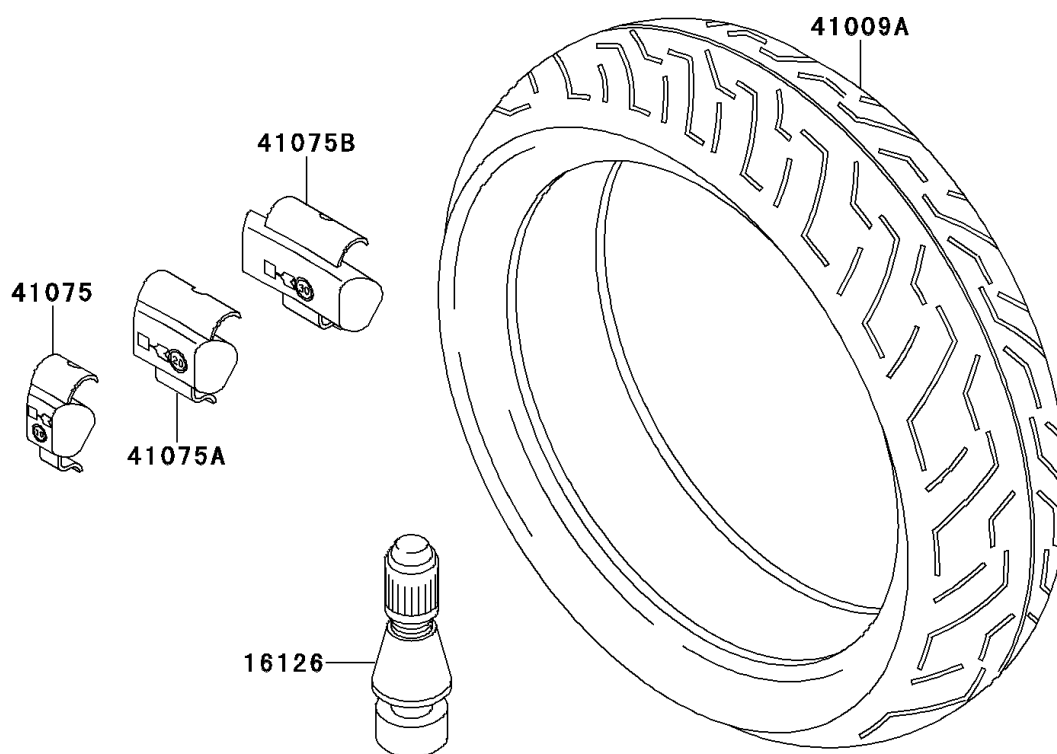

1995 GPZ1100 PARTS DIAGRAM

Tires

F2210

1995 GPZ1100 PARTS LIST

Tires

ITEM NAME	PART NUMBER	QUANTITY
VALVE,TIRE (Ref # 16126)	16126-1140	1
TIRE,FR,120/70ZR17,BT-54F(BS) (Ref # 41009)	41009-1055	1
TIRE,RR,170/60ZR17,BT-54R(BS) (Ref # 41009A)	41009-1056	1
BALANCER-WHEEL,10G,SILVER (Ref # 41075)	41075-1014	1
BALANCER-WHEEL,20G,SILVER (Ref # 41075A)	41075-1015	1
BALANCER-WHEEL,30G,SILVER (Ref # 41075B)	41075-1016	1