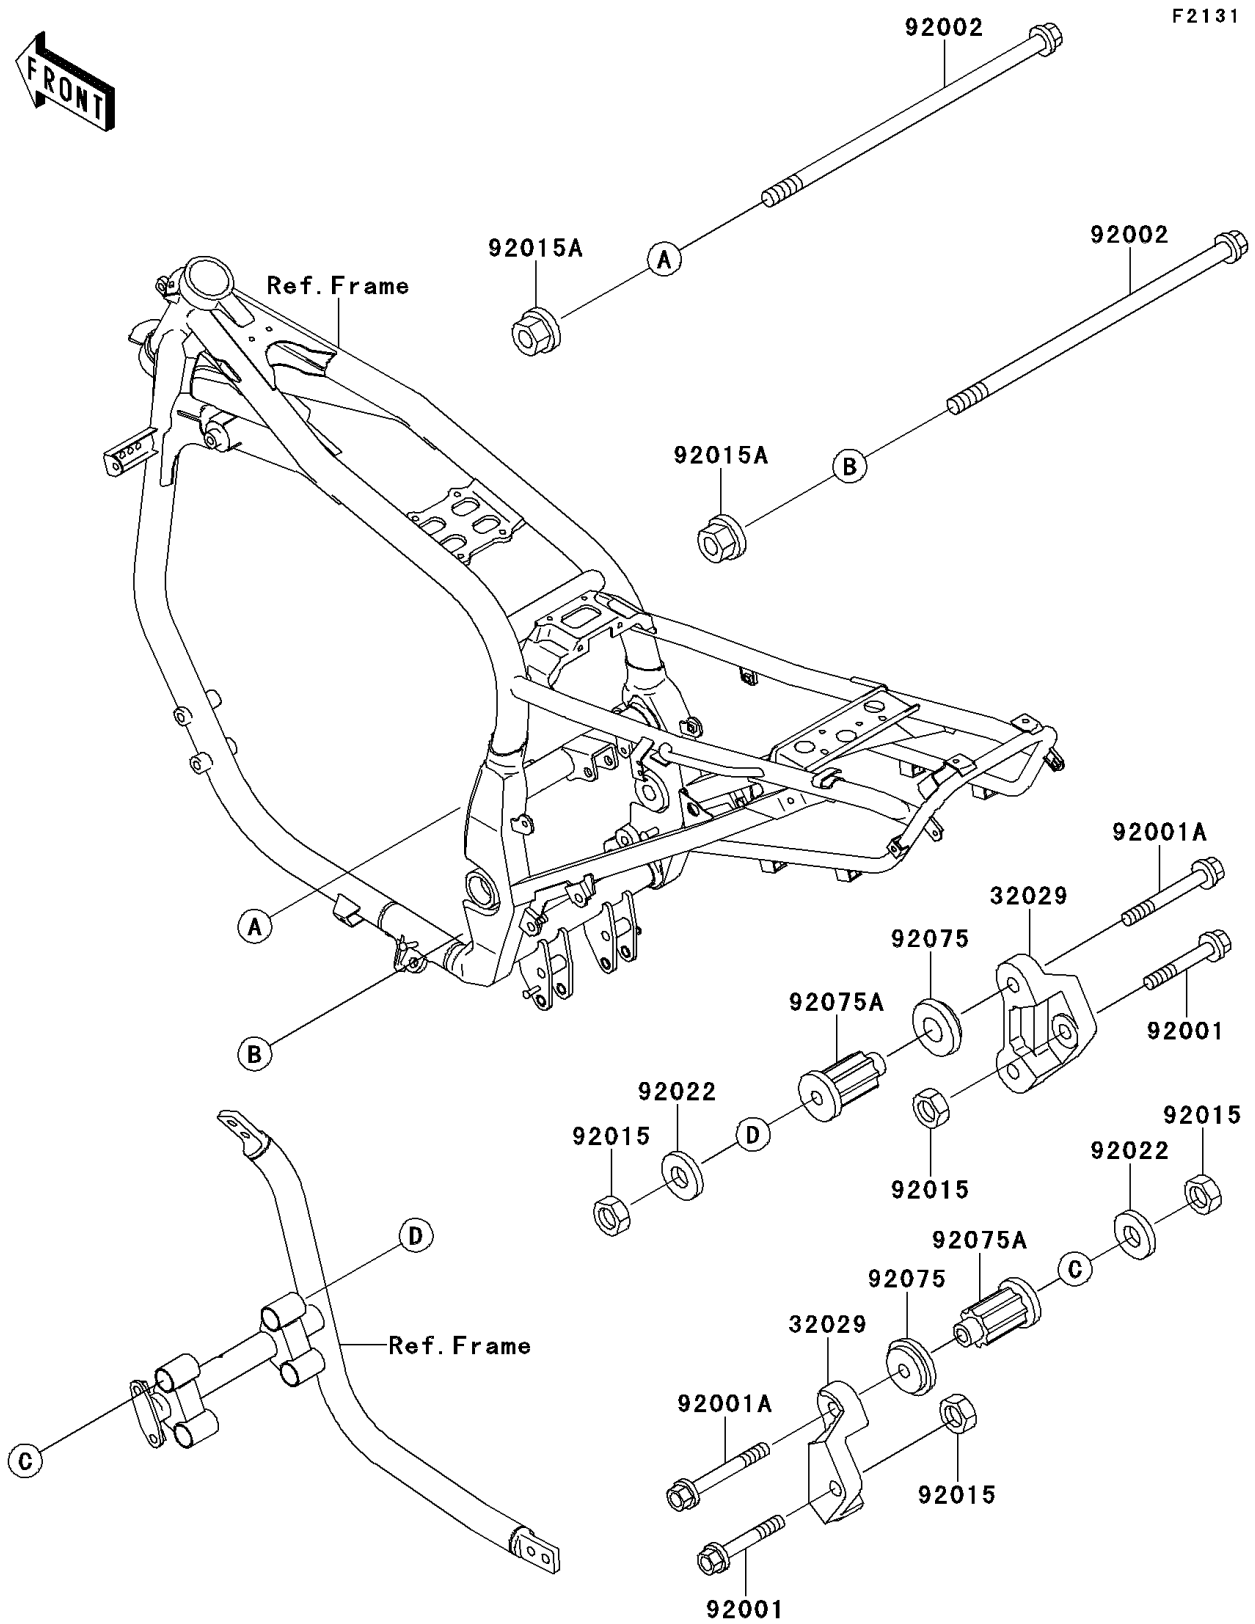

1995 GPZ1100 PARTS DIAGRAM

Frame Fittings

1995 GPZ1100 PARTS LIST

Frame Fittings

ITEM NAME	PART NUMBER	QUANTITY
BRACKET-ENGINE (Ref # 32029)	32029-1615	1
BOLT,FLANGED,10X60 (Ref # 92001)	92001-1617	1
BOLT,FLANGED,10X85 (Ref # 92001A)	92001-1619	1
BOLT,FLANGED,10X205 (Ref # 92002)	92002-1321	1
NUT,LOCK,10MM (Ref # 92015)	92015-1429	1
NUT,LOCK,10MM (Ref # 92015A)	92015-1522	1
WASHER,10.5X37X1.6 (Ref # 92022)	92022-1246	1
DAMPER,ENGINE MOUNT,SIDE (Ref # 92075)	92075-1274	1
DAMPER,ENGINE MOUNT,MAIN (Ref # 92075A)	92075-1377	1