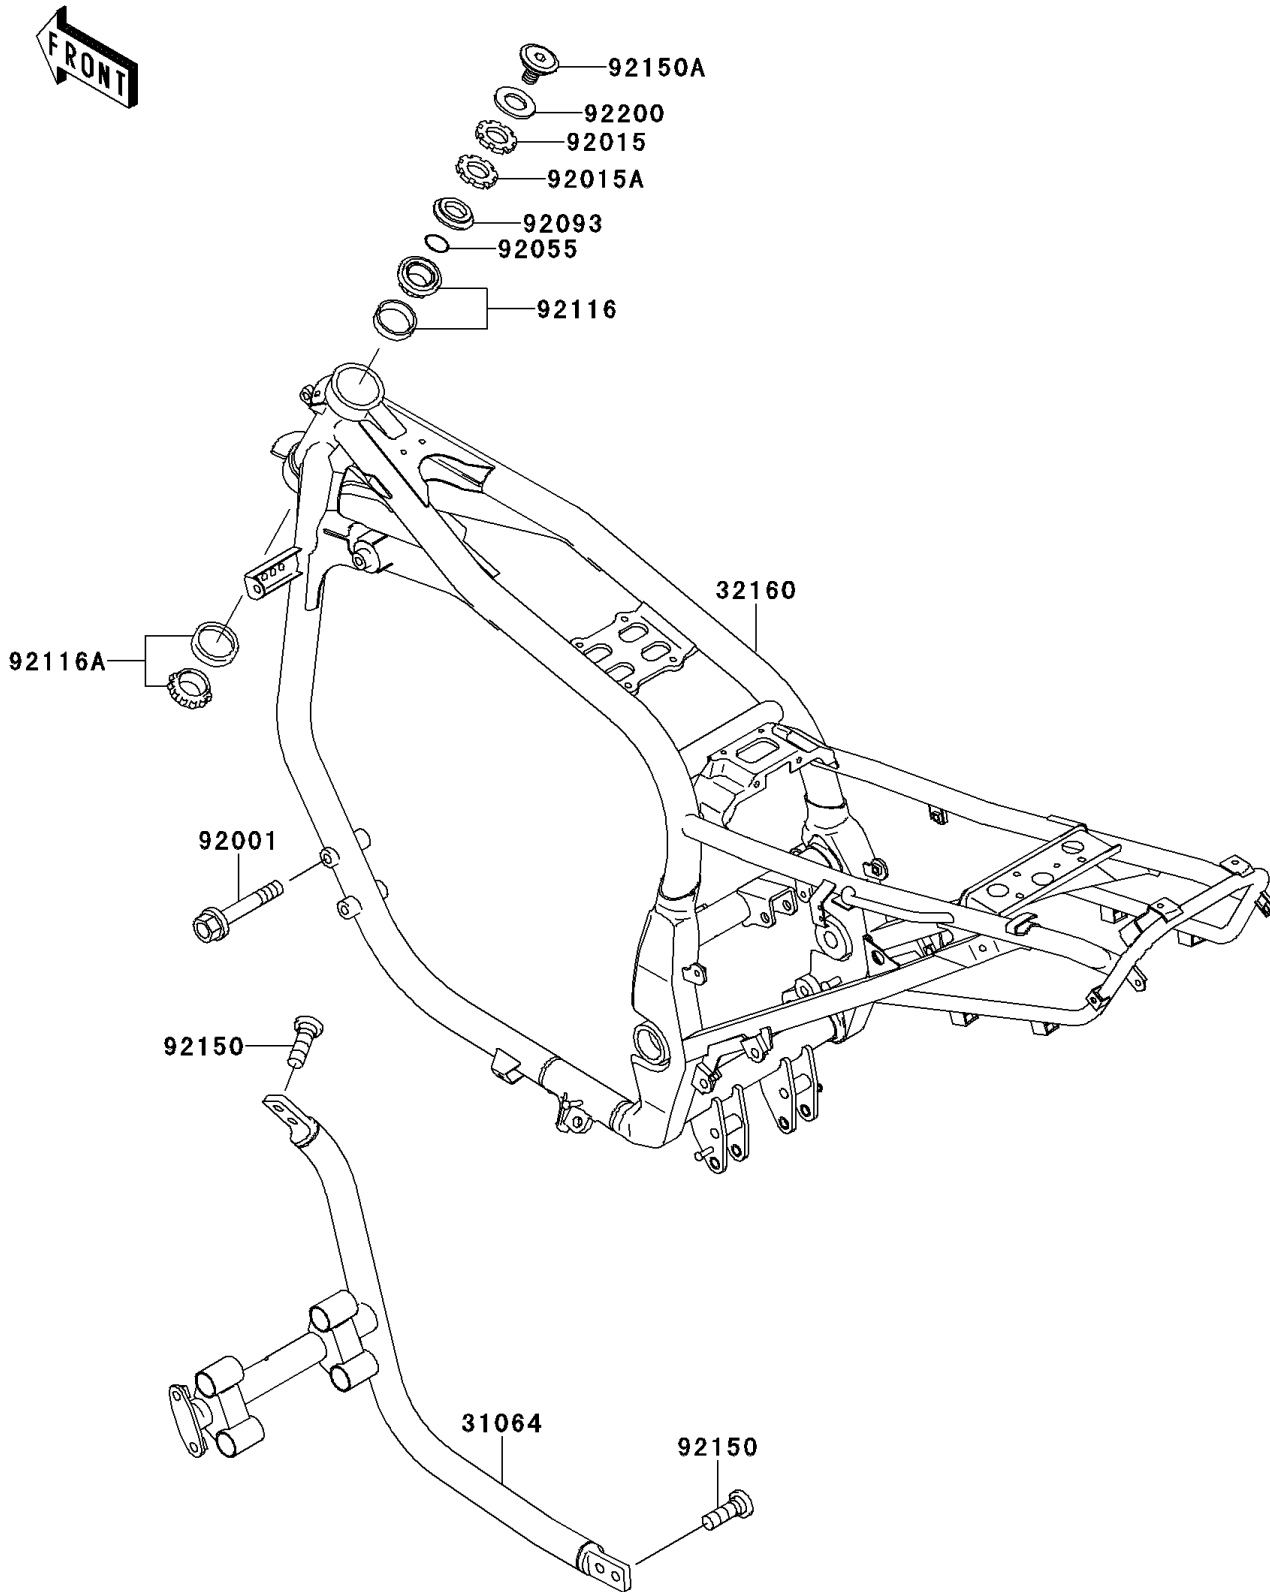

1995 GPZ1100 PARTS DIAGRAM

Frame

F2120

1995 GPZ1100 PARTS LIST

Frame

ITEM NAME	PART NUMBER	QUANTITY
PIPE-COMP,DOWNTUBE,RH (Ref # 31064)	31064-1169	1
FRAME-COMP (Ref # 32160)	32160-1385	1
BOLT,10X75 (Ref # 92001)	92001-4021	1
NUT,28MM,T=6 (Ref # 92015)	92015-1417	1
NUT,STEERING STEM,28MM (Ref # 92015A)	92015-1976	1
RING-O (Ref # 92055)	92055-1470	1
SEAL,MN036N1-A (Ref # 92093)	92093-1383	1
BEARING-ROLLER,HR320/28XJE (Ref # 92116)	92116-1067	1
BEARING-ROLLER,HI-CAP32006JRRS (Ref # 92116A)	92116-1069	1
BOLT,SOCKET,10X30 (Ref # 92150)	92150-1690	1
BOLT,STEERING,16X24 (Ref # 92150A)	92150-1883	1
WASHER,16X41X4.5 (Ref # 92200)	92200-1273	1