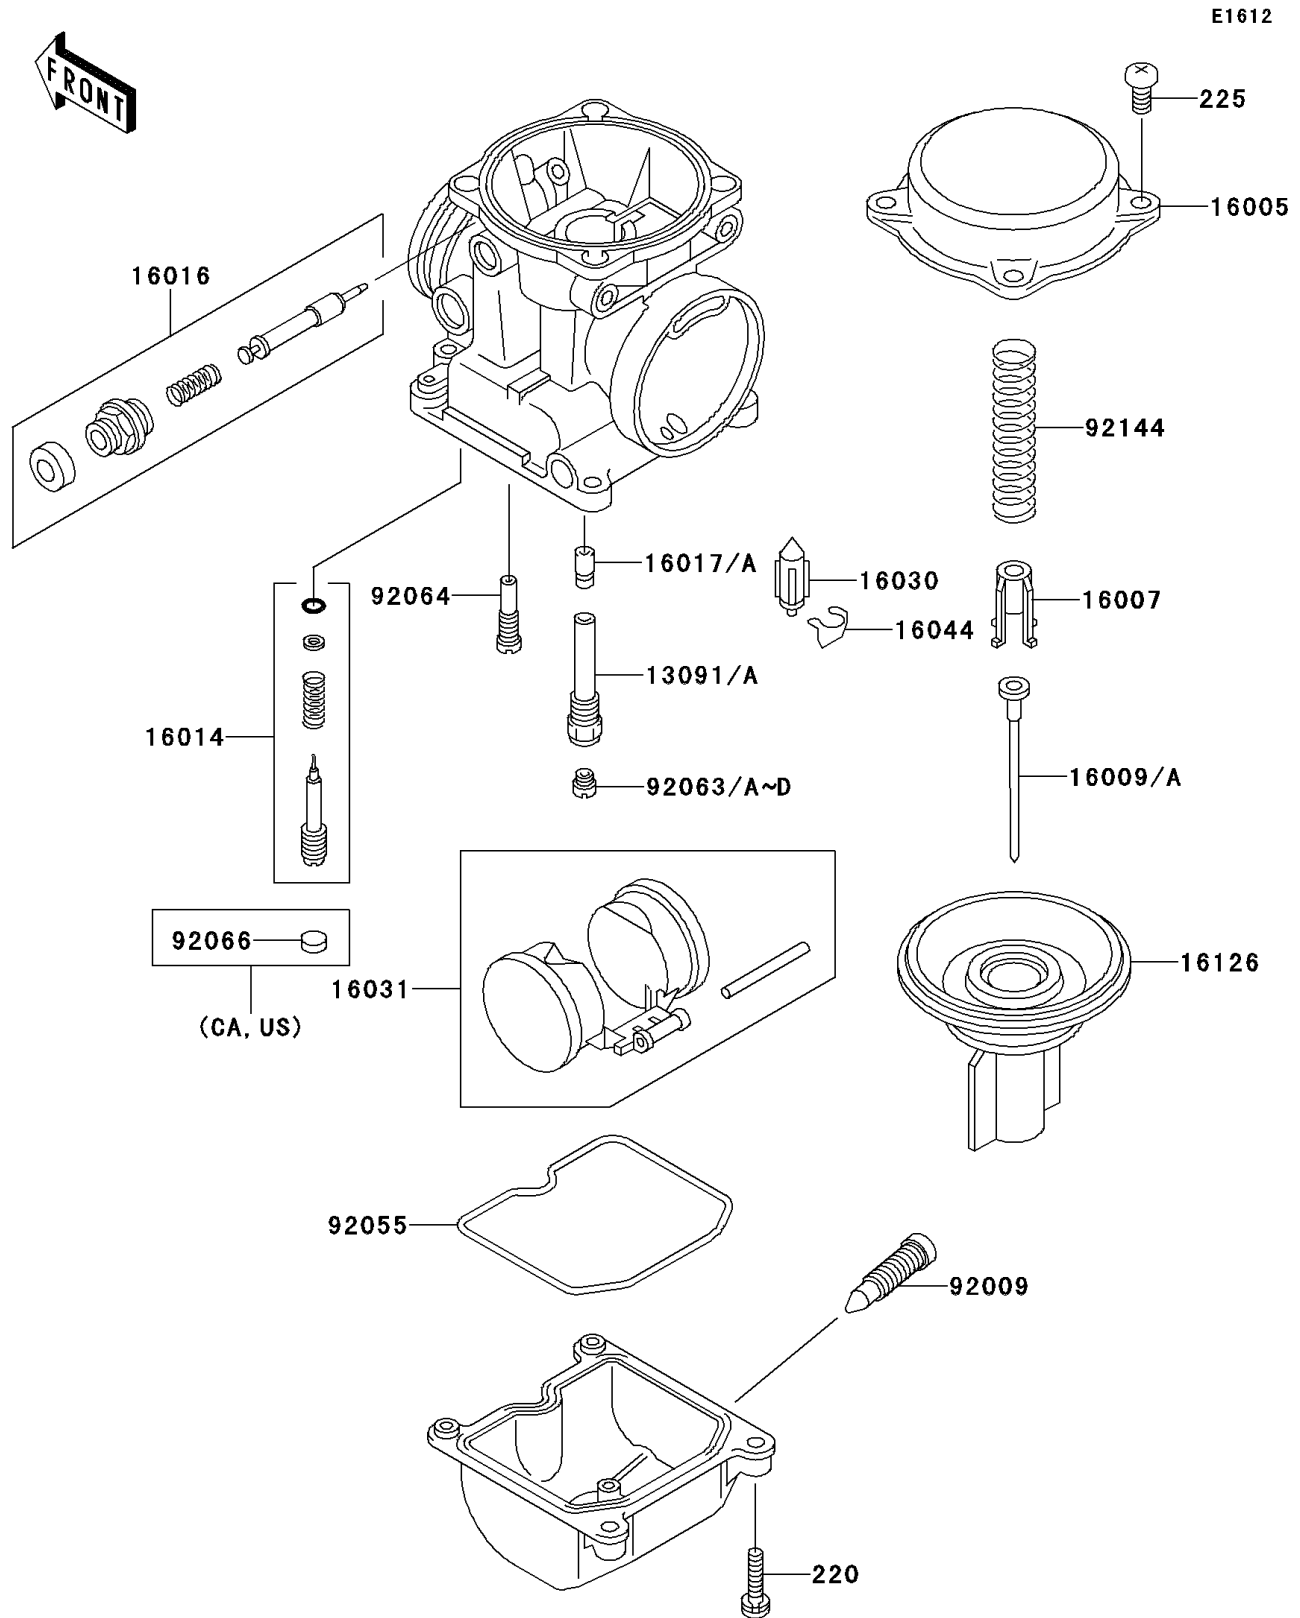

## 1995 GPZ1100 PARTS DIAGRAM

Carburetor Parts

## 1995 GPZ1100 PARTS LIST

### Carburetor Parts

ITEM NAME	PART NUMBER	QUANTITY
SCREW-PAN-CROS (Ref # 220)	220D0414	1
SCREW-PAN-WSP-CROS (Ref # 225)	225C0418	1
HOLDER,NEEDLE JET (Ref # 13091)	13091-1425	1
HOLDER,NEEDLE JET,#1,#4 (Ref # 13091A)	13091-1925	1
TOP-CHAMBER,MIXING (Ref # 16005)	16005-1054	1
SEAT-SPRING,VALVE (Ref # 16007)	16007-1117	1
NEEDLE-JET,N2LB (Ref # 16009)	16009-1856	1
NEEDLE-JET,N2LC (Ref # 16009A)	16009-1857	1
SCREW-PILOT AIR (Ref # 16014)	16014-1080	1
PLUNGER,STARTER (Ref # 16016)	16016-1090	1
VALVE-FLOAT (Ref # 16030)	16030-1057	1
FLOAT (Ref # 16031)	16031-1077	1
CLAMP,FLOAT VALVE (Ref # 16044)	16044-007	1
VALVE,VACUUM (Ref # 16126)	16126-1170	1
SCREW,DRAIN,M6X0.75 (Ref # 92009)	92009-1551	1
RING-O,FLOAT CHAMBER (Ref # 92055)	92055-1222	1
JET-MAIN,#105 (Ref # 92063)	92063-1009	1
JET-MAIN,#110 (Ref # 92063A)	92063-1114	1
JET-MAIN,#108 (Ref # 92063B)	92063-1116	1
JET-MAIN,#112 (Ref # 92063C)	92063-1117	1
JET-MAIN,#115 (Ref # 92063D)	92063-1118	1
JET-PILOT,#35 (Ref # 92064)	92064-1101	1
SPRING,VACUUM VALVE (Ref # 92144)	92144-1219	1
JET-NEEDLE (Ref # 16017)	16017-1265	1
JET-NEEDLE,#6 (Ref # 16017A)	16017-1266	1
PLUG,PILOT AIR SCREW,6.9X2 (Ref # 92066)	92066-1051	1