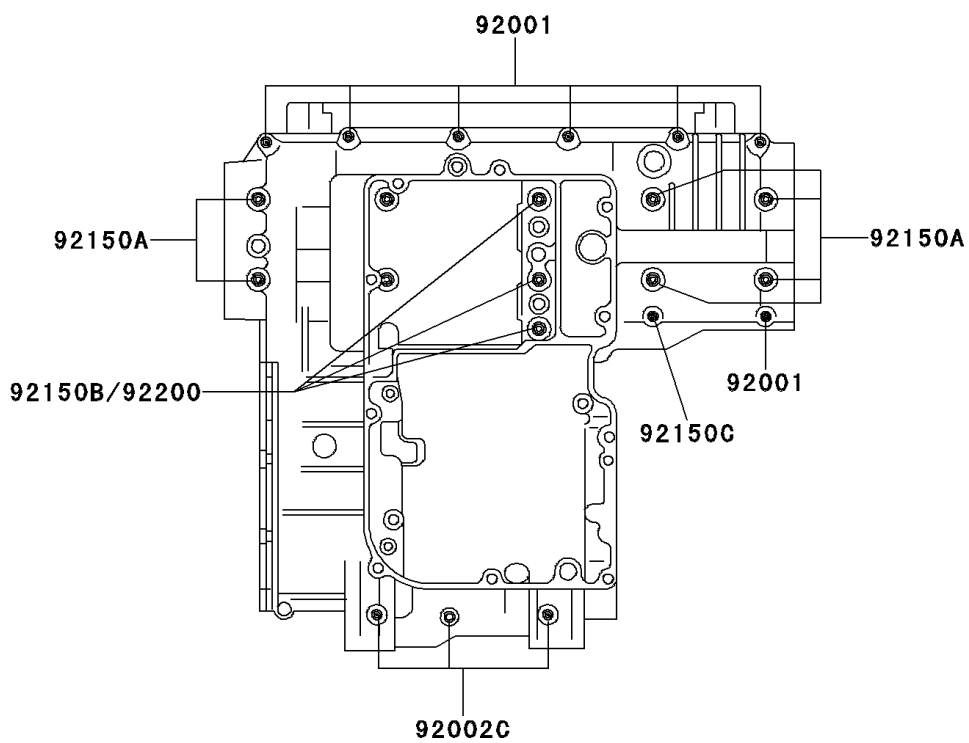

1995 GPZ1100 PARTS DIAGRAM

Crankcase Bolt Pattern

E1412

Upper Case

Lower Case

1995 GPZ1100 PARTS LIST

Crankcase Bolt Pattern

ITEM NAME	PART NUMBER	QUANTITY
BOLT,6X38 (Ref # 92001)	92001-1899	1
BOLT,6X55 (Ref # 92002)	92002-1054	1
BOLT,6X85 (Ref # 92002A)	92002-1306	1
BOLT,8X63 (Ref # 92002B)	92002-1308	1
BOLT,6X120 (Ref # 92002C)	92002-1654	1
BOLT,6X115 (Ref # 92150)	92150-1140	1
BOLT,9X90 (Ref # 92150A)	92150-1364	1
BOLT,9X140 (Ref # 92150B)	92150-1365	1
BOLT,7X38 (Ref # 92150C)	92150-1367	1
WASHER,9.5X18X1.2 (Ref # 92200)	92200-1037	1
WASHER,8.5X16X1.2 (Ref # 92200A)	92200-1063	1