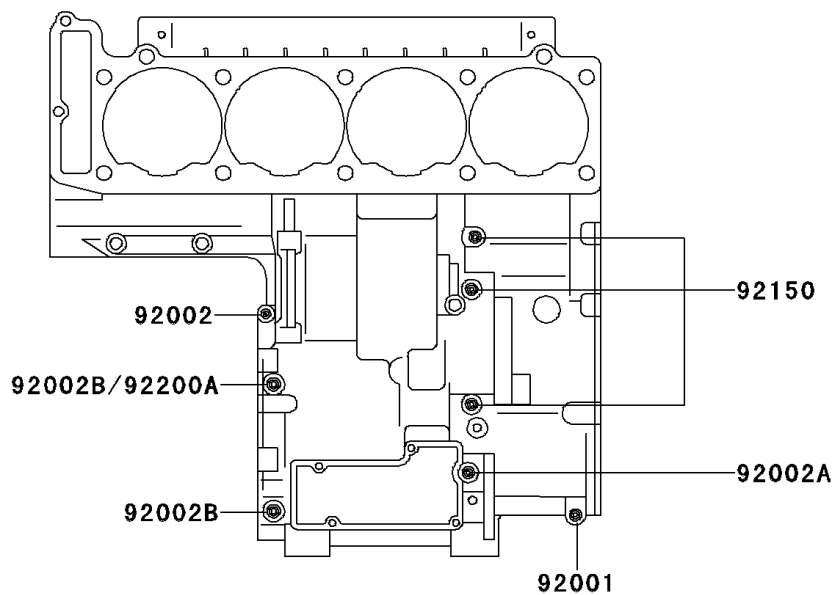

1995 GPZ1100 PARTS DIAGRAM

Crankcase Bolt Pattern

E1412

Upper Case

Lower Case

1995 GPZ1100 PARTS LIST

Crankcase Bolt Pattern

ITEM NAME	PART NUMBER	QUANTITY
BOLT,6X38 (Ref # 92001)	92001-1899	1
BOLT,6X55 (Ref # 92002)	92002-1054	1
BOLT,6X85 (Ref # 92002A)	92002-1306	1
BOLT,8X63 (Ref # 92002B)	92002-1308	1
BOLT,6X120 (Ref # 92002C)	92002-1654	1
BOLT,6X115 (Ref # 92150)	92150-1140	1
BOLT,9X90 (Ref # 92150A)	92150-1364	1
BOLT,9X140 (Ref # 92150B)	92150-1365	1
BOLT,7X38 (Ref # 92150C)	92150-1367	1
WASHER,9.5X18X1.2 (Ref # 92200)	92200-1037	1
WASHER,8.5X16X1.2 (Ref # 92200A)	92200-1063	1