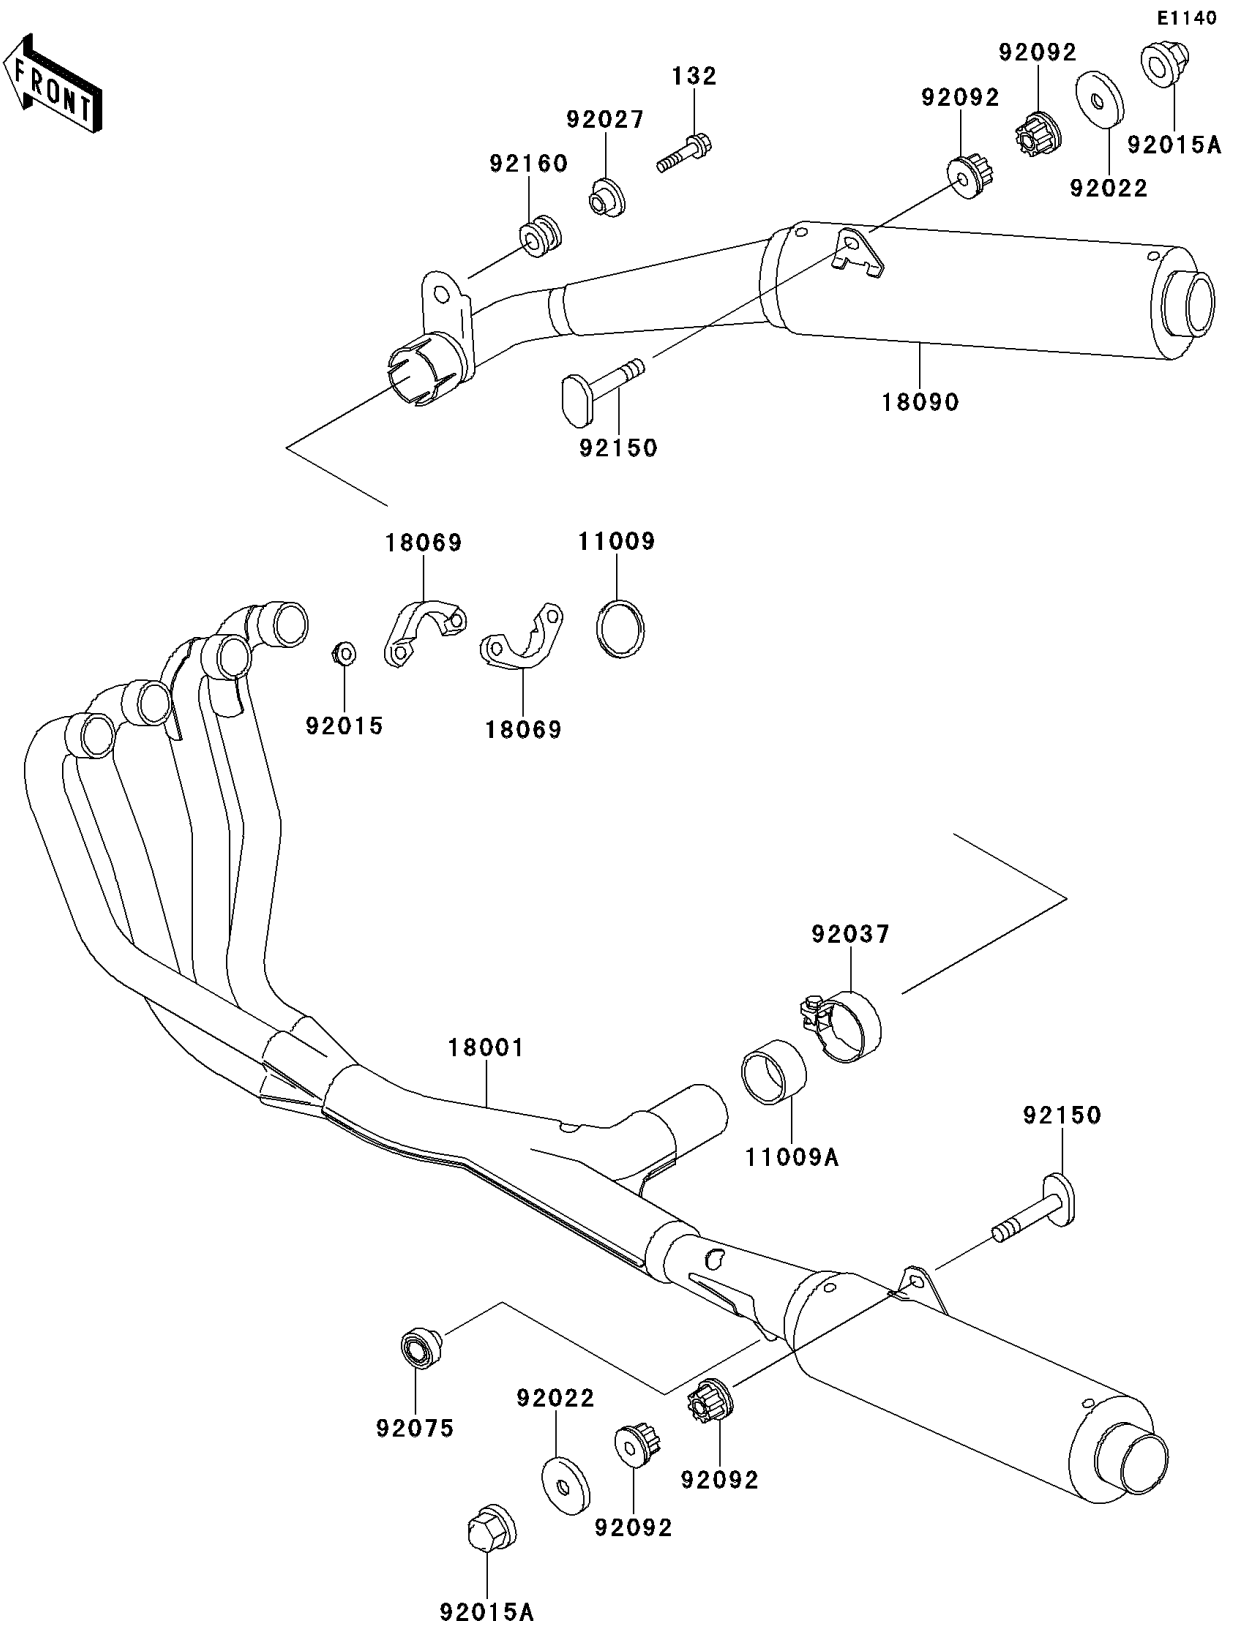

1995 GPZ1100 PARTS DIAGRAM

Muffler(s)

1995 GPZ1100 PARTS LIST

Muffler(s)

ITEM NAME	PART NUMBER	QUANTITY
BOLT-FLANGED-SMALL (Ref # 132)	132G0835	1
GASKET,EXHAUST PIPE HOLDER (Ref # 11009)	11009-1840	1
GASKET,MUFFLER CONNECTING (Ref # 11009A)	11009-1888	1
MUFFLER,LH (Ref # 18001)	18001-1911	1
HOLDER-EXHAUST PIPE (Ref # 18069)	18069-1122	1
BODY-COMP-MUFFLER,RH (Ref # 18090)	18090-1448	1
NUT,LOCK,8MM (Ref # 92015)	92015-1380	1
NUT,10MM (Ref # 92015A)	92015-1649	1
WASHER (Ref # 92022)	92022-289	1
COLLAR,L=14 (Ref # 92027)	92027-1134	1
CLAMP,POWER CHAMBER (Ref # 92037)	92037-1537	1
DAMPER (Ref # 92075)	92075-015	1
BUSHING-RUBBER,MUFFLER (Ref # 92092)	92092-1013	1
BOLT,10X55 (Ref # 92150)	92150-1792	1
DAMPER (Ref # 92160)	92160-1007	1