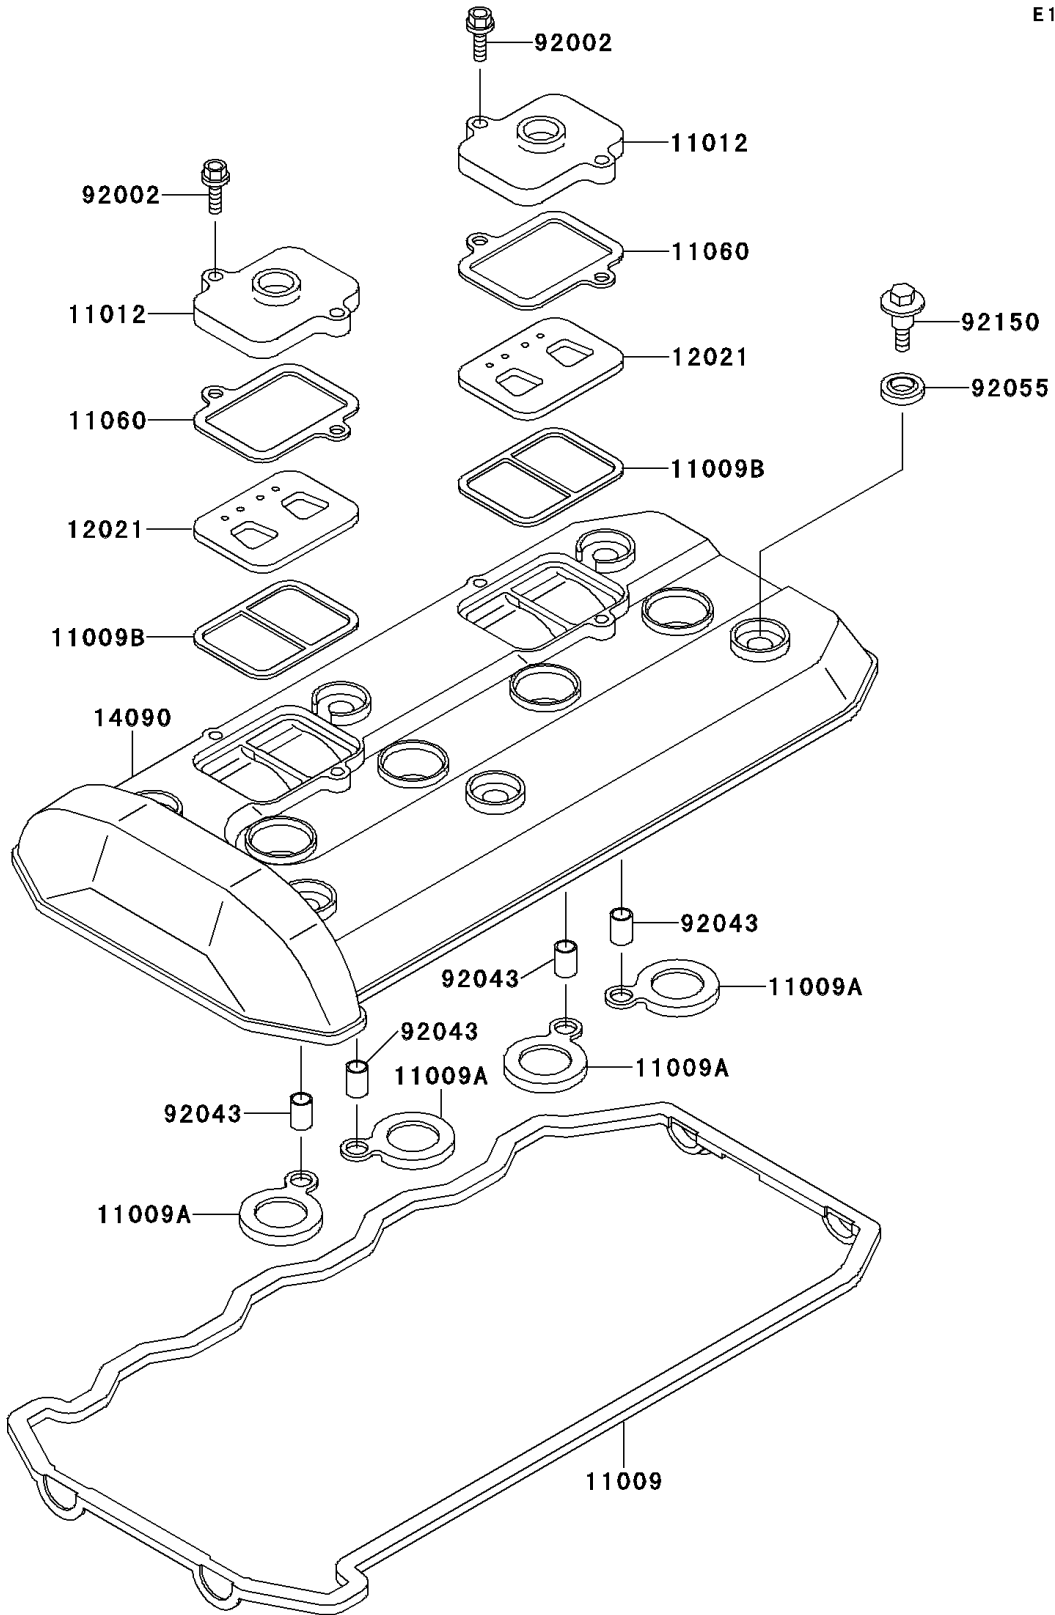

1995 GPZ1100 PARTS DIAGRAM

Cylinder Head Cover

E1112

1995 GPZ1100 PARTS LIST

Cylinder Head Cover

ITEM NAME	PART NUMBER	QUANTITY
GASKET,HEAD COVER (Ref # 11009)	11009-1724	1
GASKET,SPARK PLUG (Ref # 11009A)	11009-1725	1
GASKET,REED VALVE (Ref # 11009B)	11009-1857	1
CAP,REED VALVE (Ref # 11012)	11012-1532	1
GASKET,REED VALVE CAP (Ref # 11060)	11060-1688	1
VALVE-ASSY-REED (Ref # 12021)	12021-1053	1
COVER,HEAD (Ref # 14090)	14090-1528	1
BOLT,6X22 (Ref # 92002)	92002-1068	1
PIN,8.2X10X14 (Ref # 92043)	92043-1264	1
RING-O,HEAD COVER BOLT (Ref # 92055)	92055-1352	1
BOLT,HEAD COVER (Ref # 92150)	92150-1447	1