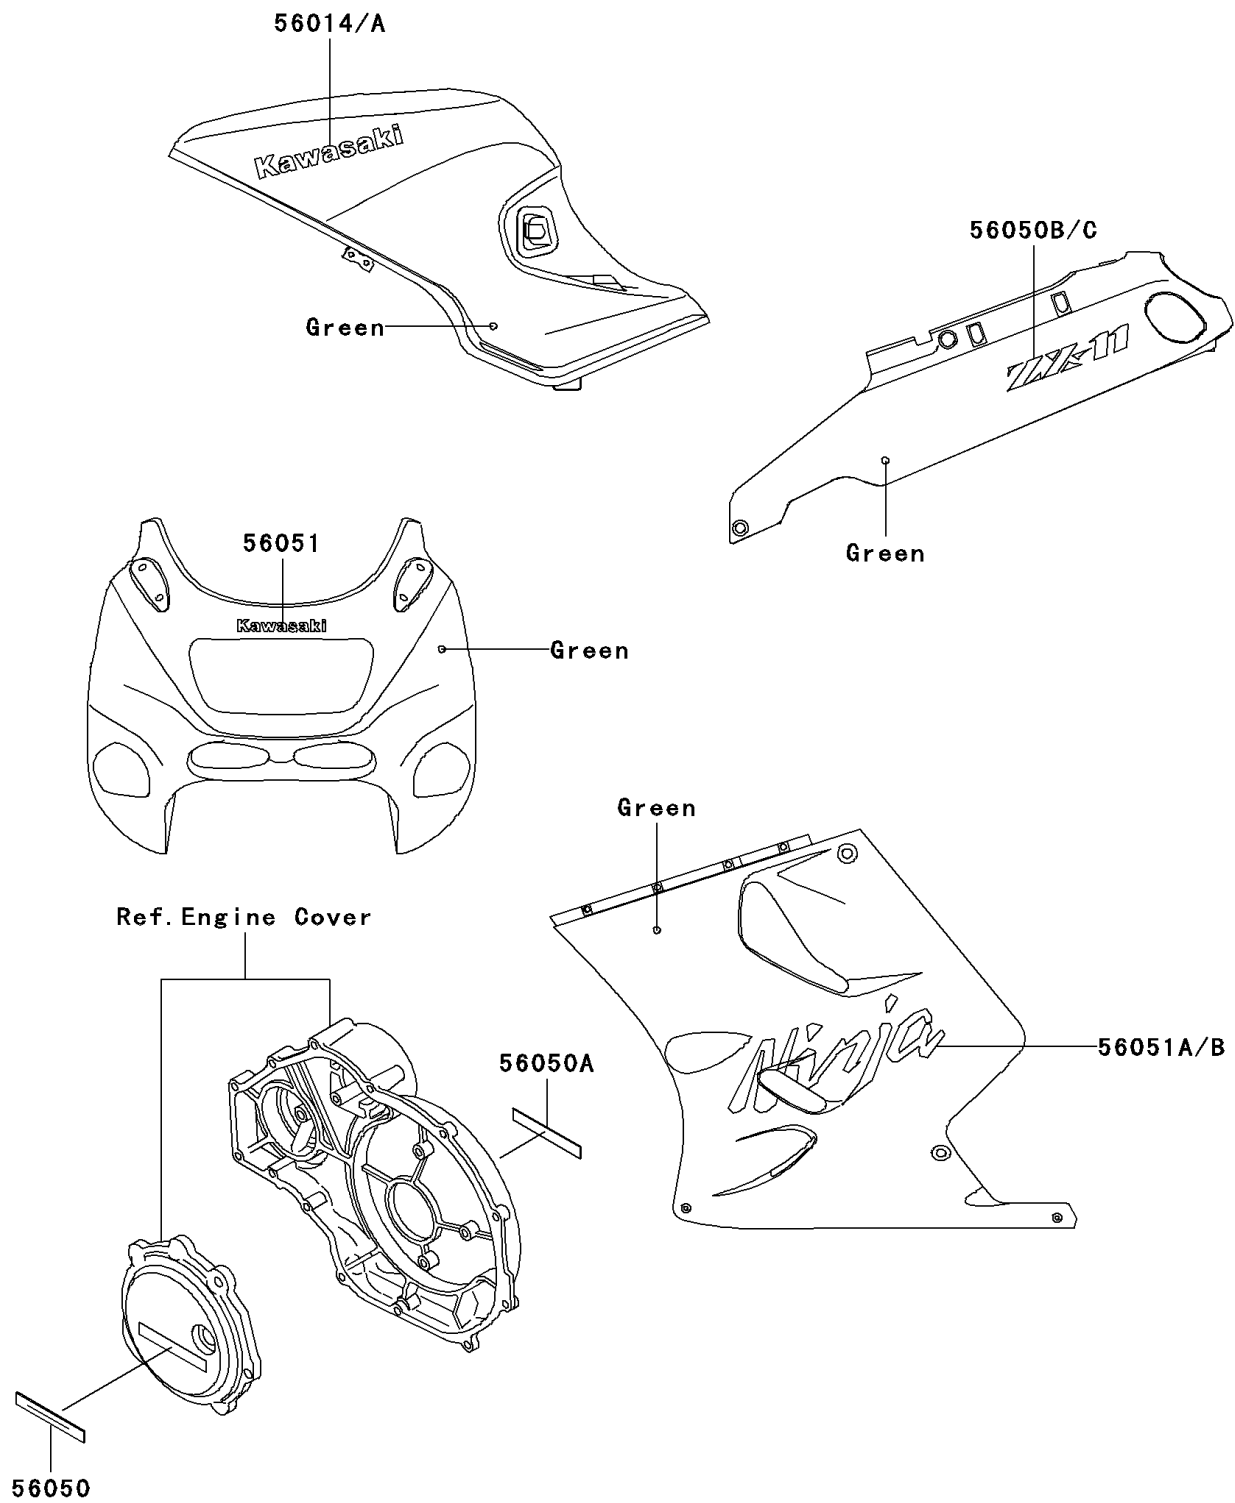

1996 NINJA® ZX™-11 PARTS DIAGRAM

Decals(Green)(ZX1100-D4/D5)

F2861A

1996 NINJA® ZX™-11 PARTS LIST

Decals(Green)(ZX1100-D4/D5)

ITEM NAME	PART NUMBER	QUANTITY
EMBLEM,FUEL TANK,LH,KAWASAKI (Ref # 56014)	56014-1284	1
EMBLEM,FUEL TANK,RH,KAWASAKI (Ref # 56014A)	56014-1285	1
MARK,ENGINE COVER,LH (Ref # 56050)	56050-1094	1
MARK,ENGINE COVER,RH (Ref # 56050A)	56050-1095	1
MARK,SIDE COVER,LH,ZX-11 (Ref # 56050B)	56050-1938	1
MARK,SIDE COVER,RH,ZX-11 (Ref # 56050C)	56050-1939	1
MARK,UPP COWLING,KAWASAKI (Ref # 56051)	56051-1338	1
MARK,LWR COWLING,LH,NINJA (Ref # 56051A)	56051-1339	1
MARK,LWR COWLING,RH,NINJA (Ref # 56051B)	56051-1340	1