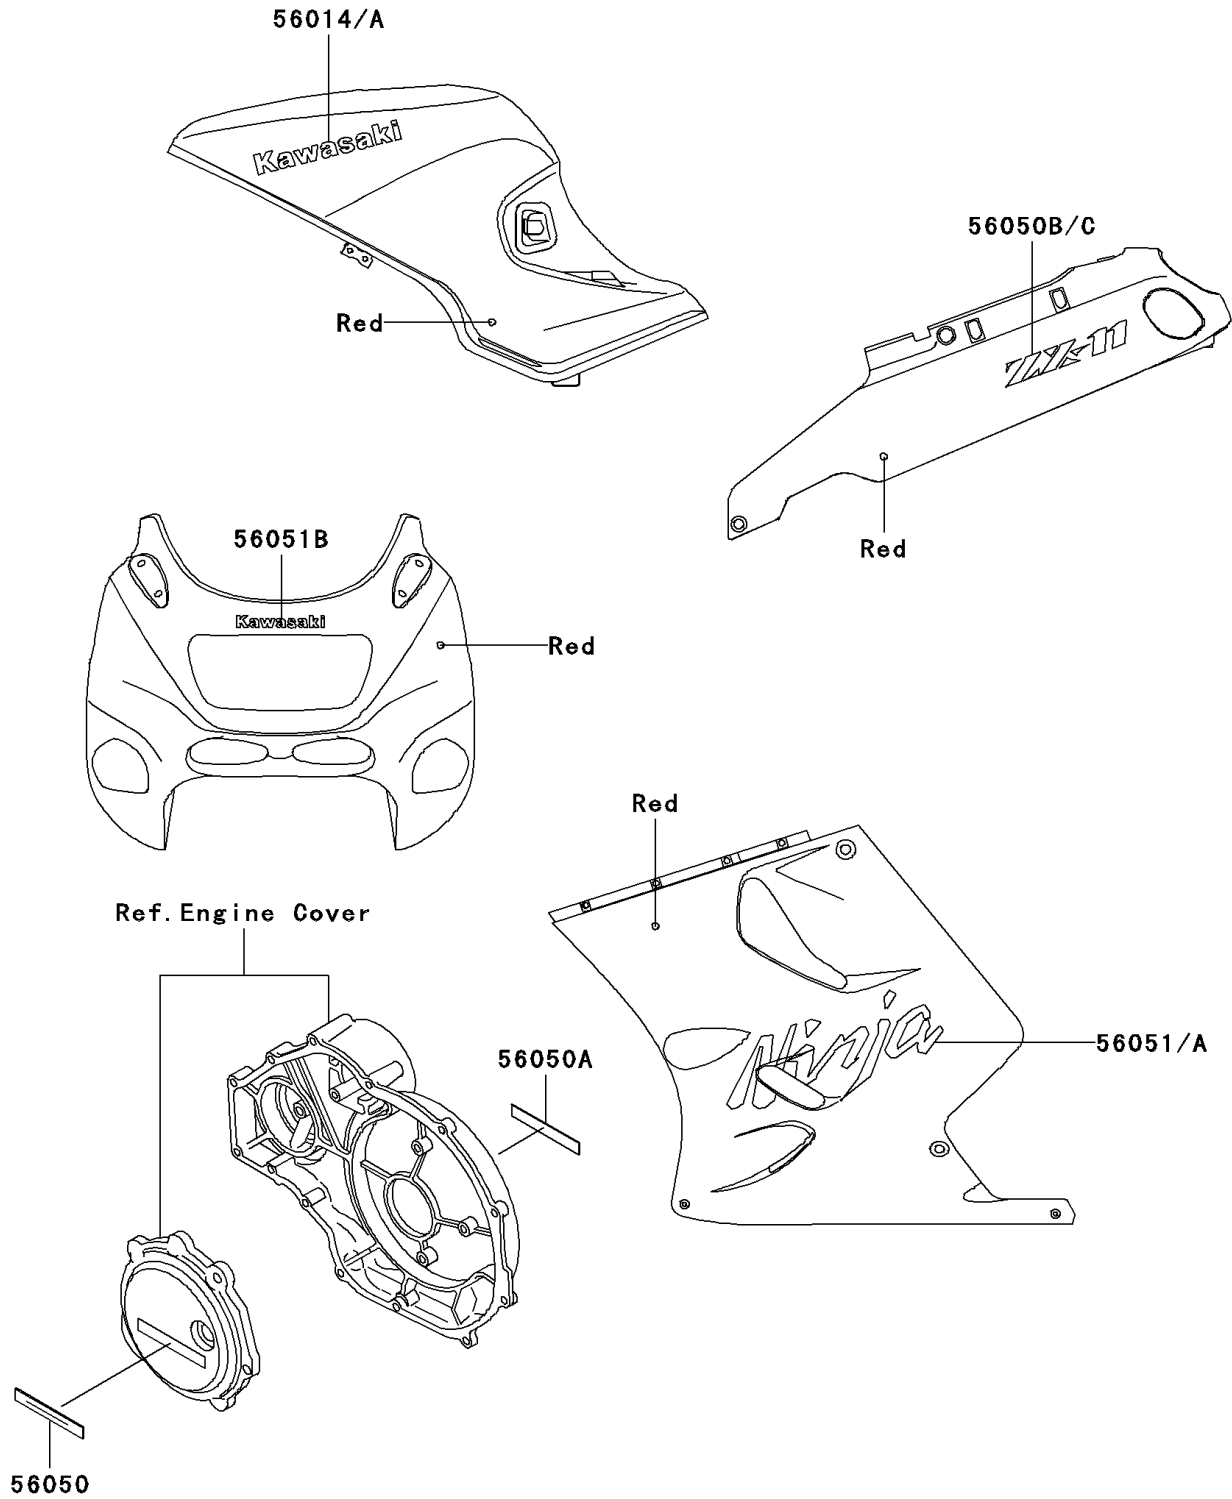

1996 NINJA® ZX™-11 PARTS DIAGRAM

Decals(Red)(ZX1100-D4)

F2861

1996 NINJA® ZX™-11 PARTS LIST

Decals(Red)(ZX1100-D4)

ITEM NAME	PART NUMBER	QUANTITY
EMBLEM,FUEL TANK,LH,KAWASAKI (Ref # 56014)	56014-1284	1
EMBLEM,FUEL TANK,RH,KAWASAKI (Ref # 56014A)	56014-1285	1
MARK,ENGINE COVER,LH (Ref # 56050)	56050-1094	1
MARK,ENGINE COVER,RH (Ref # 56050A)	56050-1095	1
MARK,SIDE COVER,LH,ZX-11 (Ref # 56050B)	56050-1938	1
MARK,SIDE COVER,RH,ZX-11 (Ref # 56050C)	56050-1939	1
MARK,LWR COWLING,LH,NINJA (Ref # 56051)	56051-1342	1
MARK,LWR COWLING,RH,NINJA (Ref # 56051A)	56051-1343	1
MARK,UPP COWLING,KAWASAKI (Ref # 56051B)	56051-1366	1