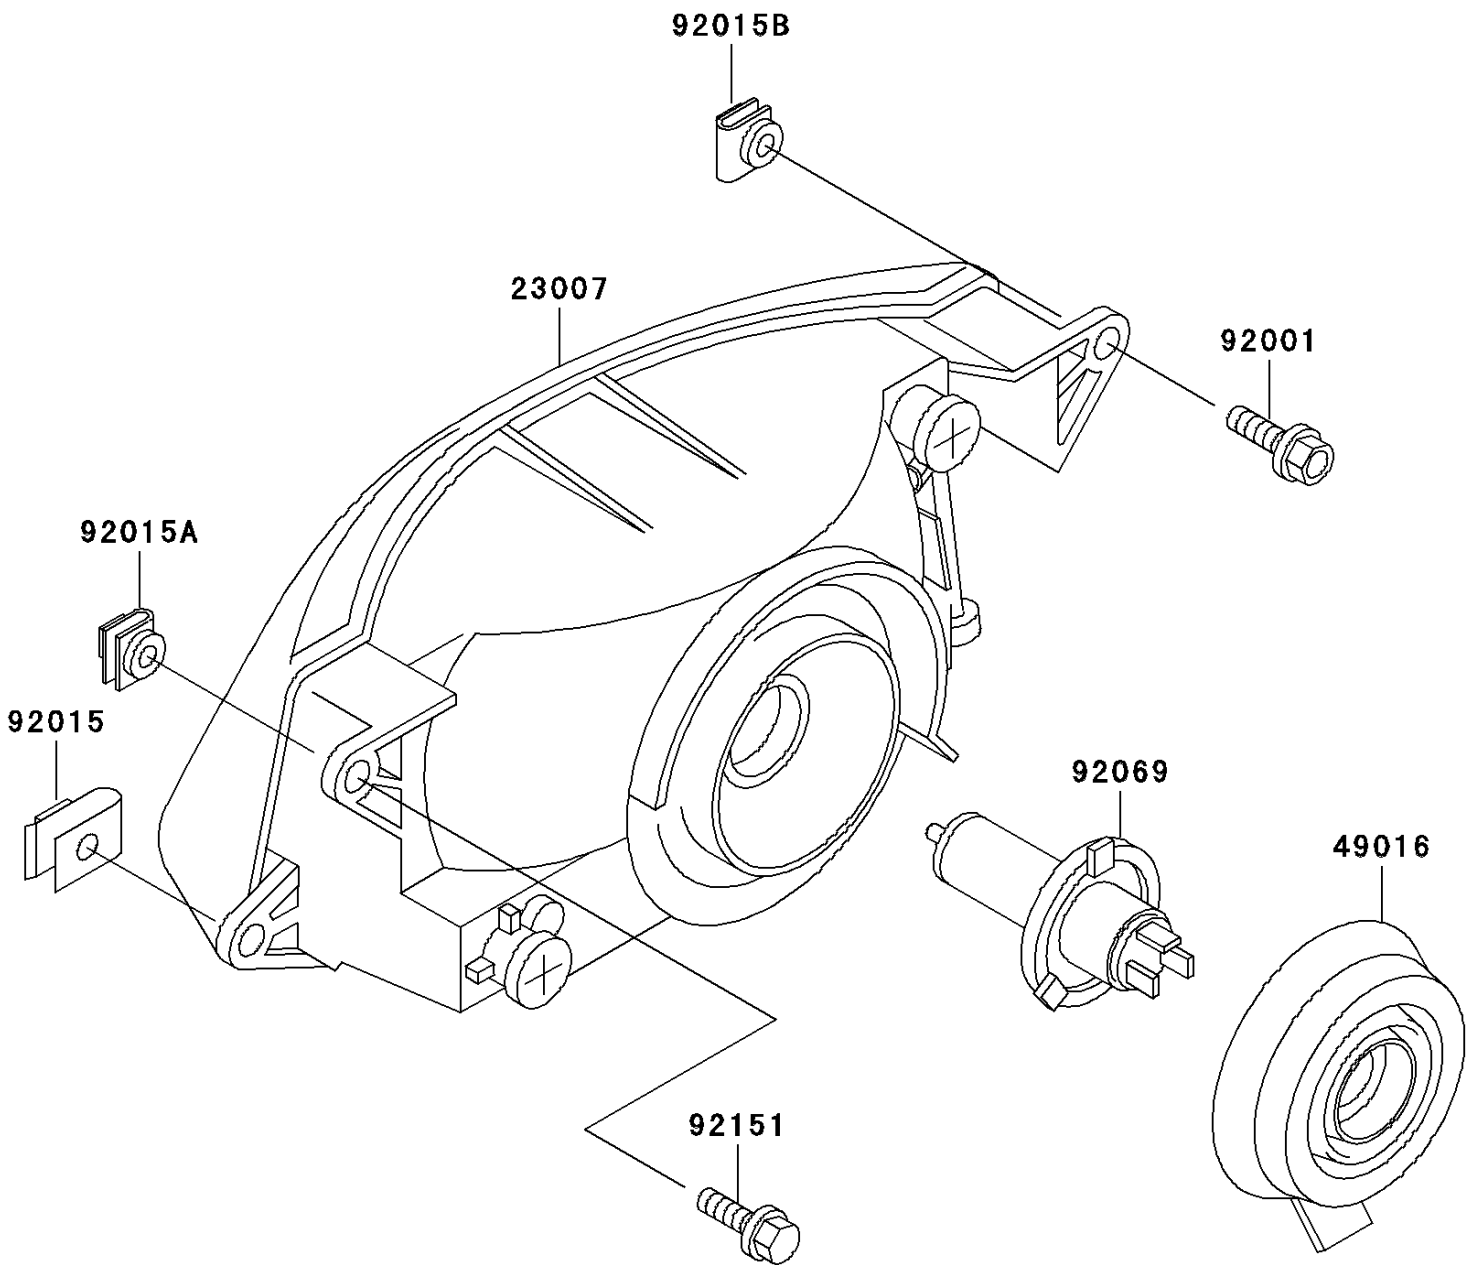

1996 NINJA® ZX™-11 PARTS DIAGRAM

Headlight(s)

F2710

1996 NINJA® ZX™-11 PARTS LIST

Headlight(s)

ITEM NAME	PART NUMBER	QUANTITY
LENS-COMP,HEAD LAMP (Ref # 23007)	23007-1297	1
COVER-SEAL,HEAD LAMP SOCKET (Ref # 49016)	49016-1137	1
BOLT,6X30 (Ref # 92001)	92001-1776	1
NUT,6MM (Ref # 92015)	92015-1094	1
NUT,CLIP,6MM (Ref # 92015A)	92015-1788	1
NUT,CLIP,6MM (Ref # 92015B)	92015-1917	1
BULB,12V 60/55W,H4 (Ref # 92069)	92069-1002	1
BOLT,6X25 (Ref # 92151)	92151-1241	1