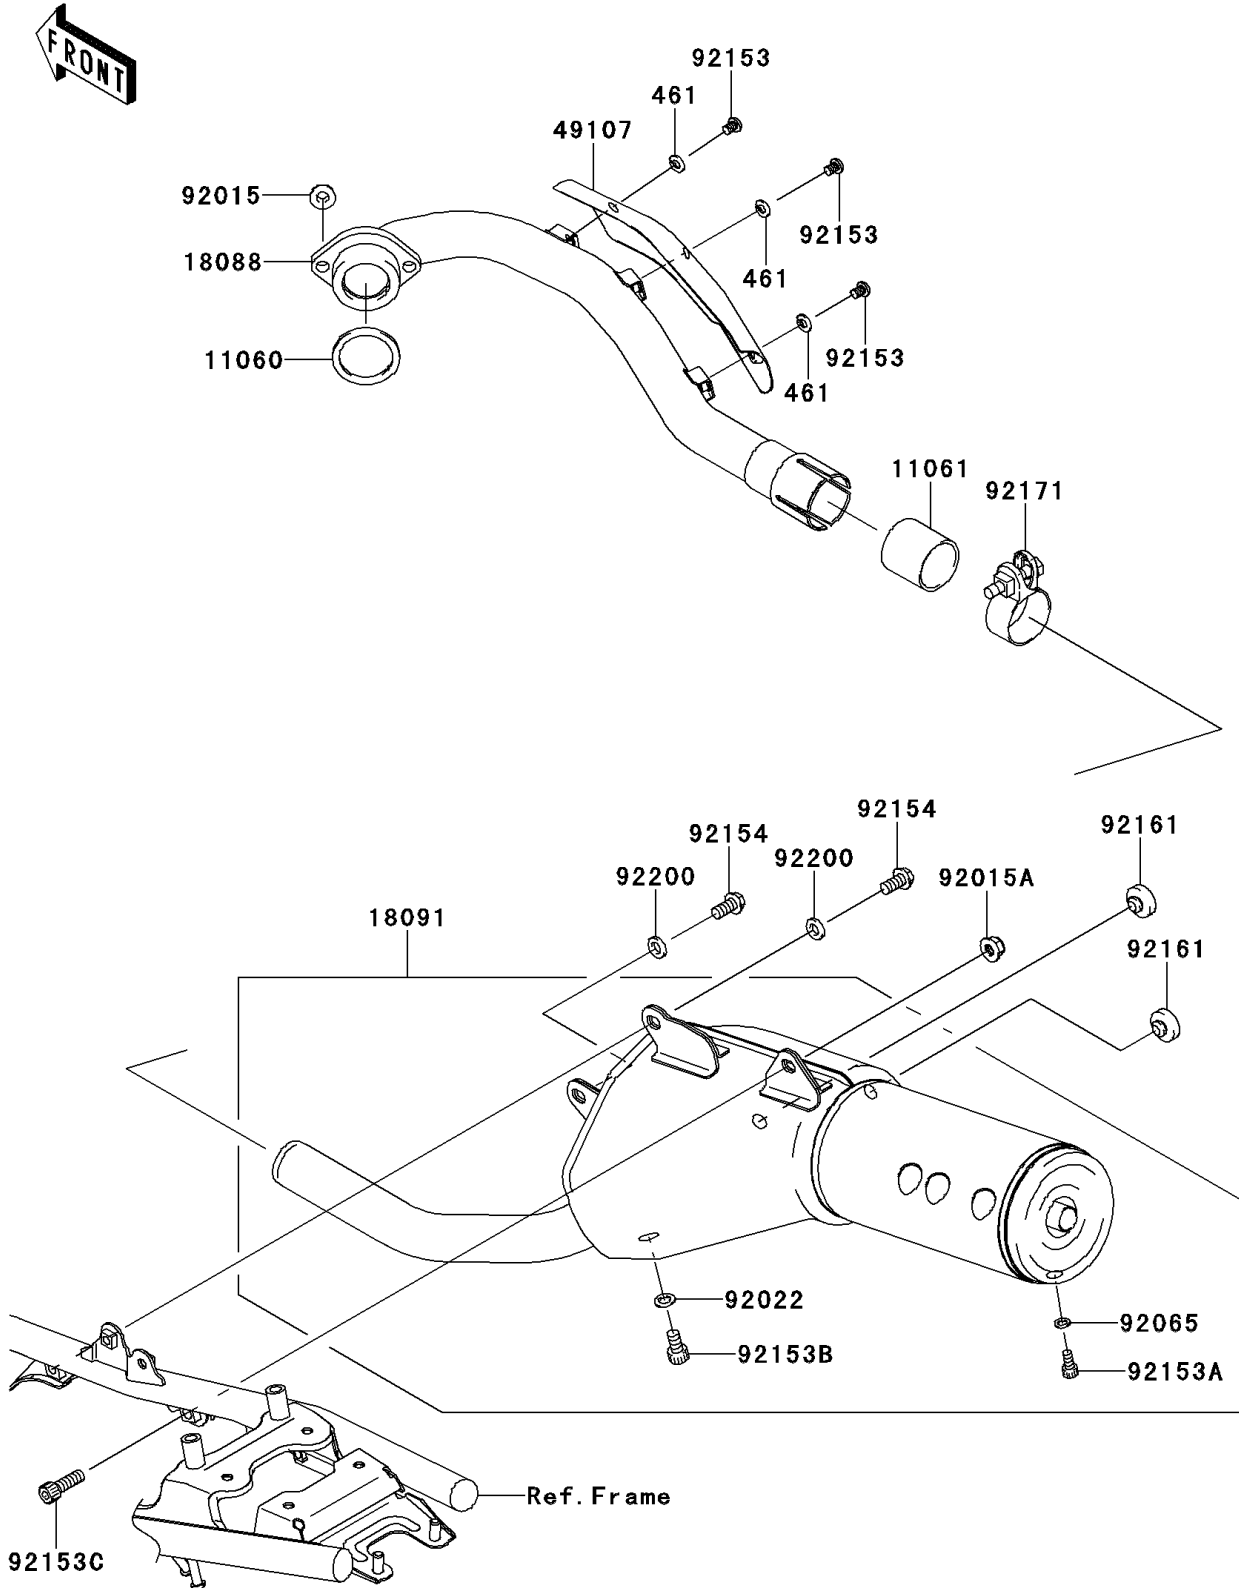

2009 KLX250SF PARTS DIAGRAM

Muffler(s)

E1140

2009 KLX250SF PARTS LIST

Muffler(s)

ITEM NAME	PART NUMBER	QUANTITY
WASHER-SPRING,6MM (Ref # 461)	461S0600	1
GASKET,EXHAUST PIPE (Ref # 11060)	11060-1203	1
GASKET,EXHAUST PIPE CONNECTING (Ref # 11061)	11061-1055	1
PIPE-EXHAUST (Ref # 18088)	18088-0512	1
BODY-COMP-MUFFLER (Ref # 18091)	18091-0581	1
COVER-EXHAUST PIPE (Ref # 49107)	49107-0062	1
NUT,8MM (Ref # 92015)	92015-1402	1
NUT,8MM (Ref # 92015A)	92015-1432	1
WASHER,8.2X14X1.0 (Ref # 92022)	92022-1488	1
GASKET (Ref # 92065)	92065-096	1
BOLT,6X8 (Ref # 92153)	92153-0578	1
BOLT,SOCKET,6X12 (Ref # 92153A)	92153-1347	1
BOLT,SOCKET,8X14 (Ref # 92153B)	92153-1348	1
BOLT,SOCKET,8X25 (Ref # 92153C)	92153-1350	1
BOLT,FLANGED,8X16 (Ref # 92154)	92154-0059	1
DAMPER (Ref # 92161)	92161-0336	1
CLAMP (Ref # 92171)	92171-0631	1
WASHER,8.1X15X2.3 (Ref # 92200)	92200-0449	1