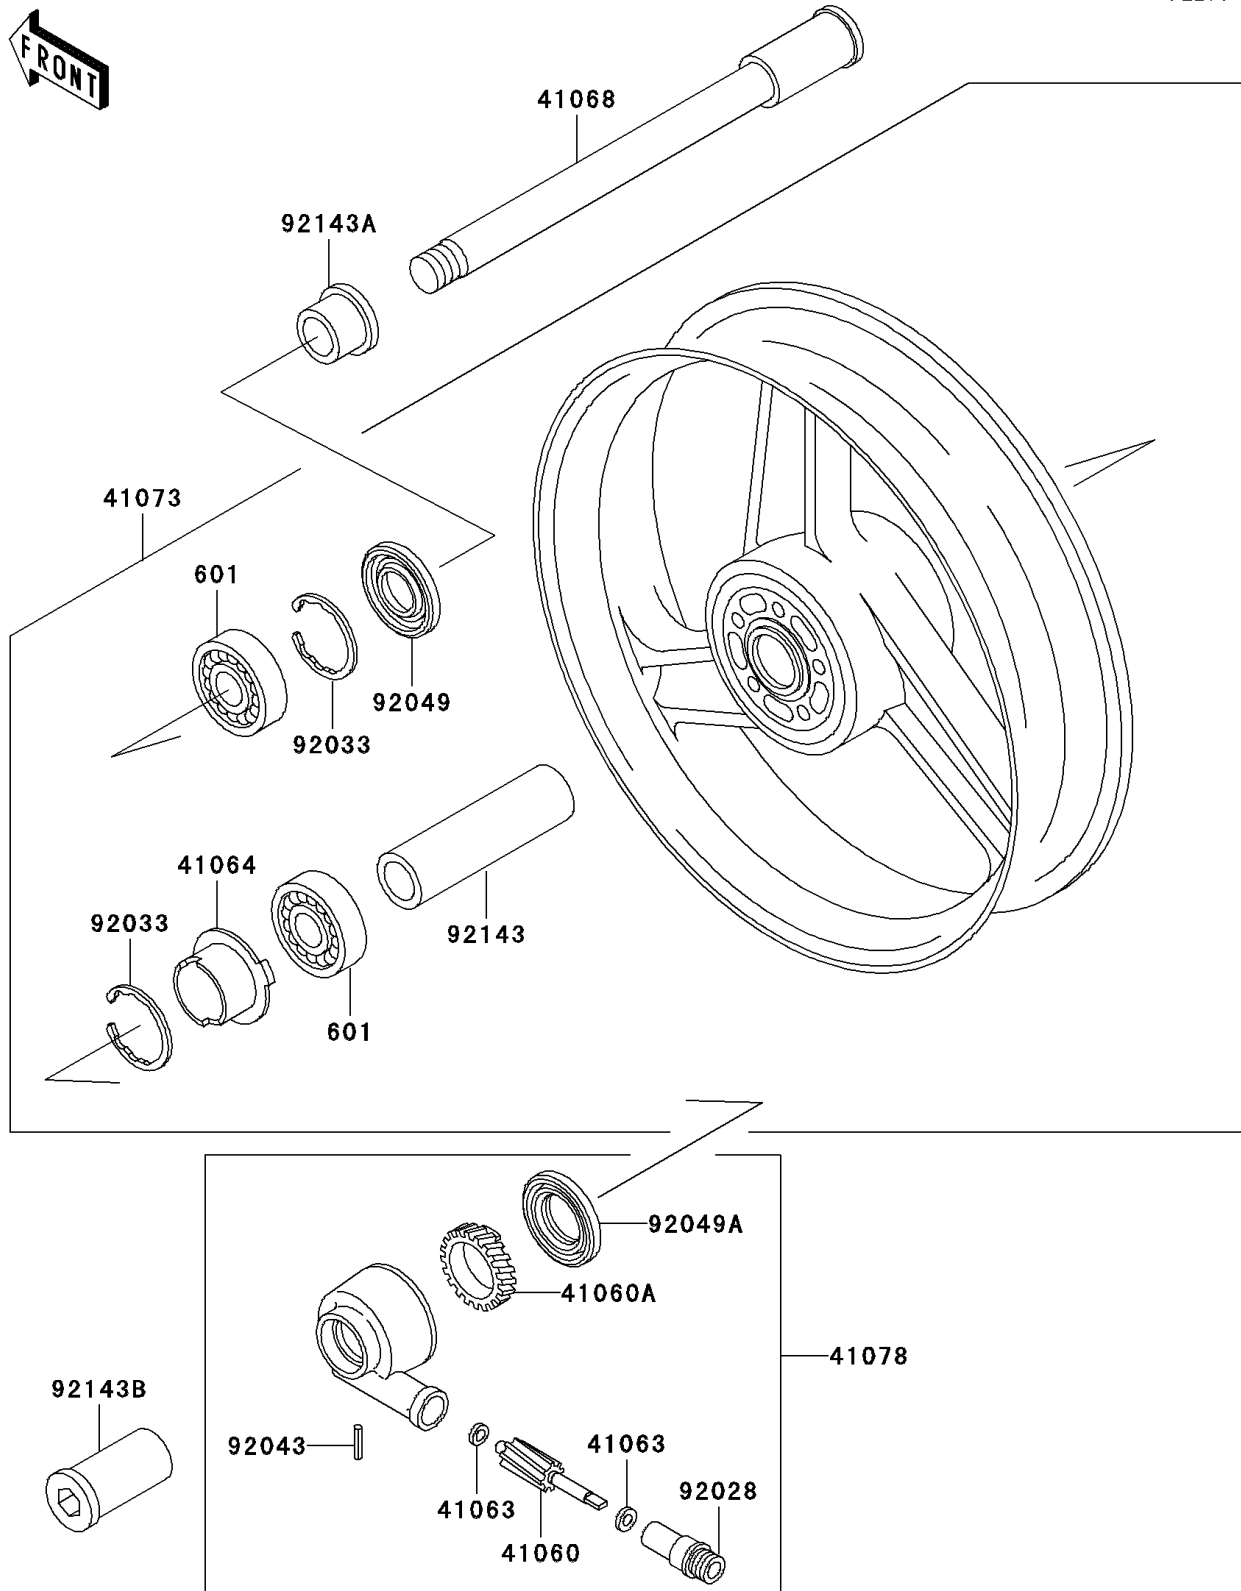

## 1996 NINJA® ZX™-11 PARTS DIAGRAM

Front Wheel

F2230

## 1996 NINJA® ZX™-11 PARTS LIST

Front Wheel

ITEM NAME	PART NUMBER	QUANTITY
BEARING-BALL,#6005UU (Ref # 601)	601B6005UU	1
GEAR-METER SCREW,9T (Ref # 41060)	41060-1140	1
GEAR-METER SCREW,24T (Ref # 41060A)	41060-1141	1
WASHER,5.1X9X0.4 (Ref # 41063)	41063-001	1
RECEIVER-SPEEDOMETER (Ref # 41064)	41064-1055	1
AXLE,FR (Ref # 41068)	41068-1327	1
WHEEL-ASSY,FR,C.GRAY (Ref # 41073)	41073-1554-JD	1
CASE-ASSY-METER GEAR (Ref # 41078)	41078-1082	1
BUSHING,METER GEAR CASE (Ref # 92028)	92028-1634	1
RING-SNAP,47MM (Ref # 92033)	92033-1042	1
PIN,SPRING,3X18 (Ref # 92043)	92043-1454	1
SEAL-OIL,BJN 32 47 5 (Ref # 92049)	92049-1377	1
SEAL-OIL,BJN-C2 35 52 5 (Ref # 92049A)	92049-1378	1
COLLAR,FR HUB,L=94 (Ref # 92143)	92143-1476	1
COLLAR,FR AXLE,RH,L=17.5 (Ref # 92143A)	92143-1477	1
COLLAR,FR AXLE,LH,L=44.5 (Ref # 92143B)	92143-1478	1