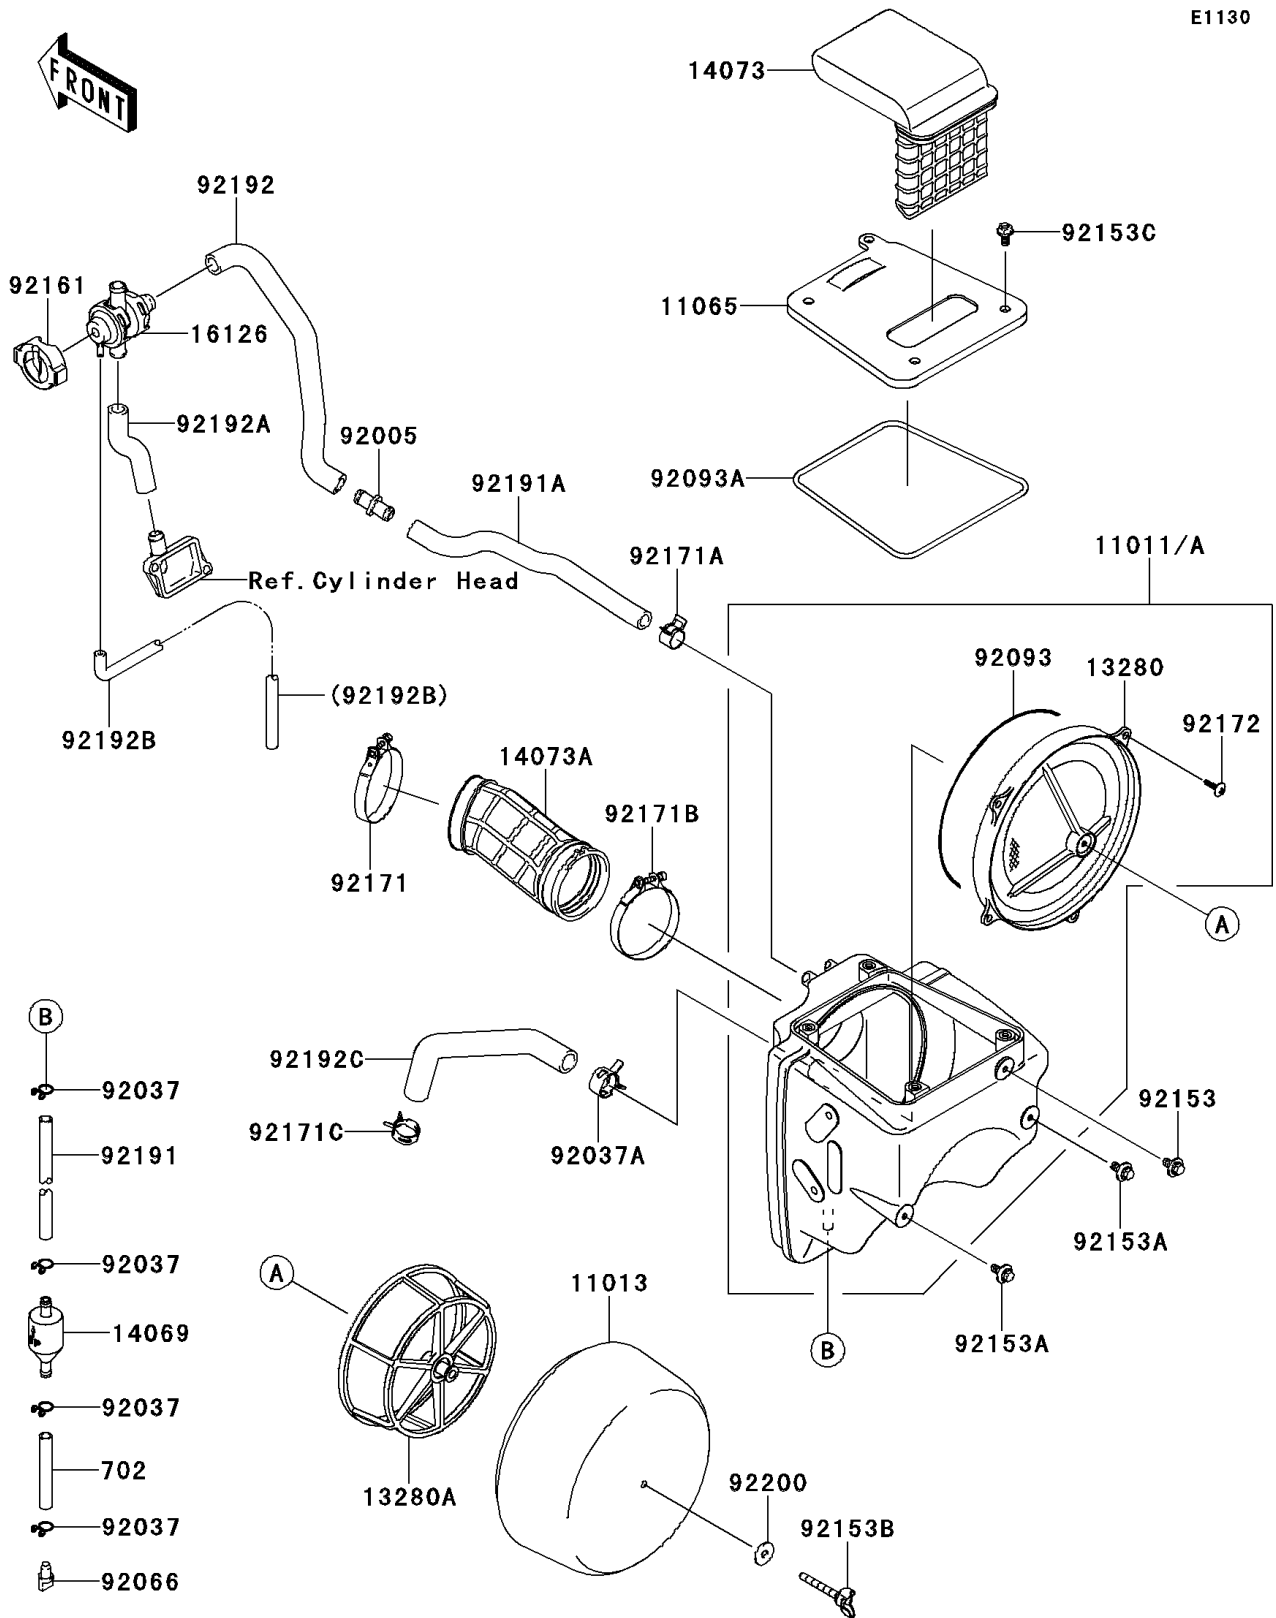

2009 KLX250SF PARTS DIAGRAM

Air Cleaner

E1130

2009 KLX250SF PARTS LIST

Air Cleaner

ITEM NAME	PART NUMBER	QUANTITY
TUBE-RUBBER,7X10X70 (Ref # 702)	702A0770	1
ELEMENT-AIR FILTER (Ref # 11013)	11013-0030	1
CAP,AIR FILTER (Ref # 11065)	11065-0232	1
HOLDER (Ref # 13280)	13280-0252	1
HOLDER (Ref # 13280A)	13280-0263	1
BREATHER (Ref # 14069)	14069-1051	1
DUCT,INTAKE (Ref # 14073)	14073-0185	1
DUCT,AIR FILTER (Ref # 14073A)	14073-1790	1
VALVE,AIR SWITING (Ref # 16126)	16126-0032	1
FITTING (Ref # 92005)	92005-1379	1
CLAMP,TUBE (Ref # 92037)	92037-147	1
CLAMP (Ref # 92037A)	92037-1860	1
PLUG,DRAIN (Ref # 92066)	92066-1211	1
SEAL,3X520 (Ref # 92093)	92093-0101	1
SEAL,4X535 (Ref # 92093A)	92093-0102	1
BOLT,6X12 (Ref # 92153)	92153-0503	1
BOLT,FLANGED,6X14 (Ref # 92153A)	92153-0936	1
BOLT,WING,6X45 (Ref # 92153B)	92153-1921	1
BOLT,FLANGED,6X12 (Ref # 92153C)	92153-1922	1
DAMPER (Ref # 92161)	92161-0482	1
CLAMP (Ref # 92171)	92171-0643	1
CLAMP (Ref # 92171A)	92171-1441	1
CLAMP,62MM (Ref # 92171B)	92171-1687	1
CLAMP (Ref # 92171C)	92171-1890	1
SCREW,5X14 (Ref # 92172)	92172-0324	1
TUBE,7X10X300 (Ref # 92191)	92191-1556	1
TUBE,AIR SWITCH-AIR FILTER (Ref # 92191A)	92191-1663	1
TUBE,ASV-FITTING (Ref # 92192)	92192-0555	1
TUBE,ASV-HEAD (Ref # 92192A)	92192-0556	1

2009 KLX250SF PARTS LIST

Air Cleaner

ITEM NAME	PART NUMBER	QUANTITY
TUBE,ASV-CARBURETOR (Ref # 92192B)	92192-0557	1
TUBE,BREATHER (Ref # 92192C)	92192-0594	1
WASHER,6.5X20X1.6 (Ref # 92200)	92200-0411	1
CASE-AIR FILTER (Ref # 11011)	11011-0096	1
CASE-AIR FILTER (Ref # 11011A)	11011-0097	1