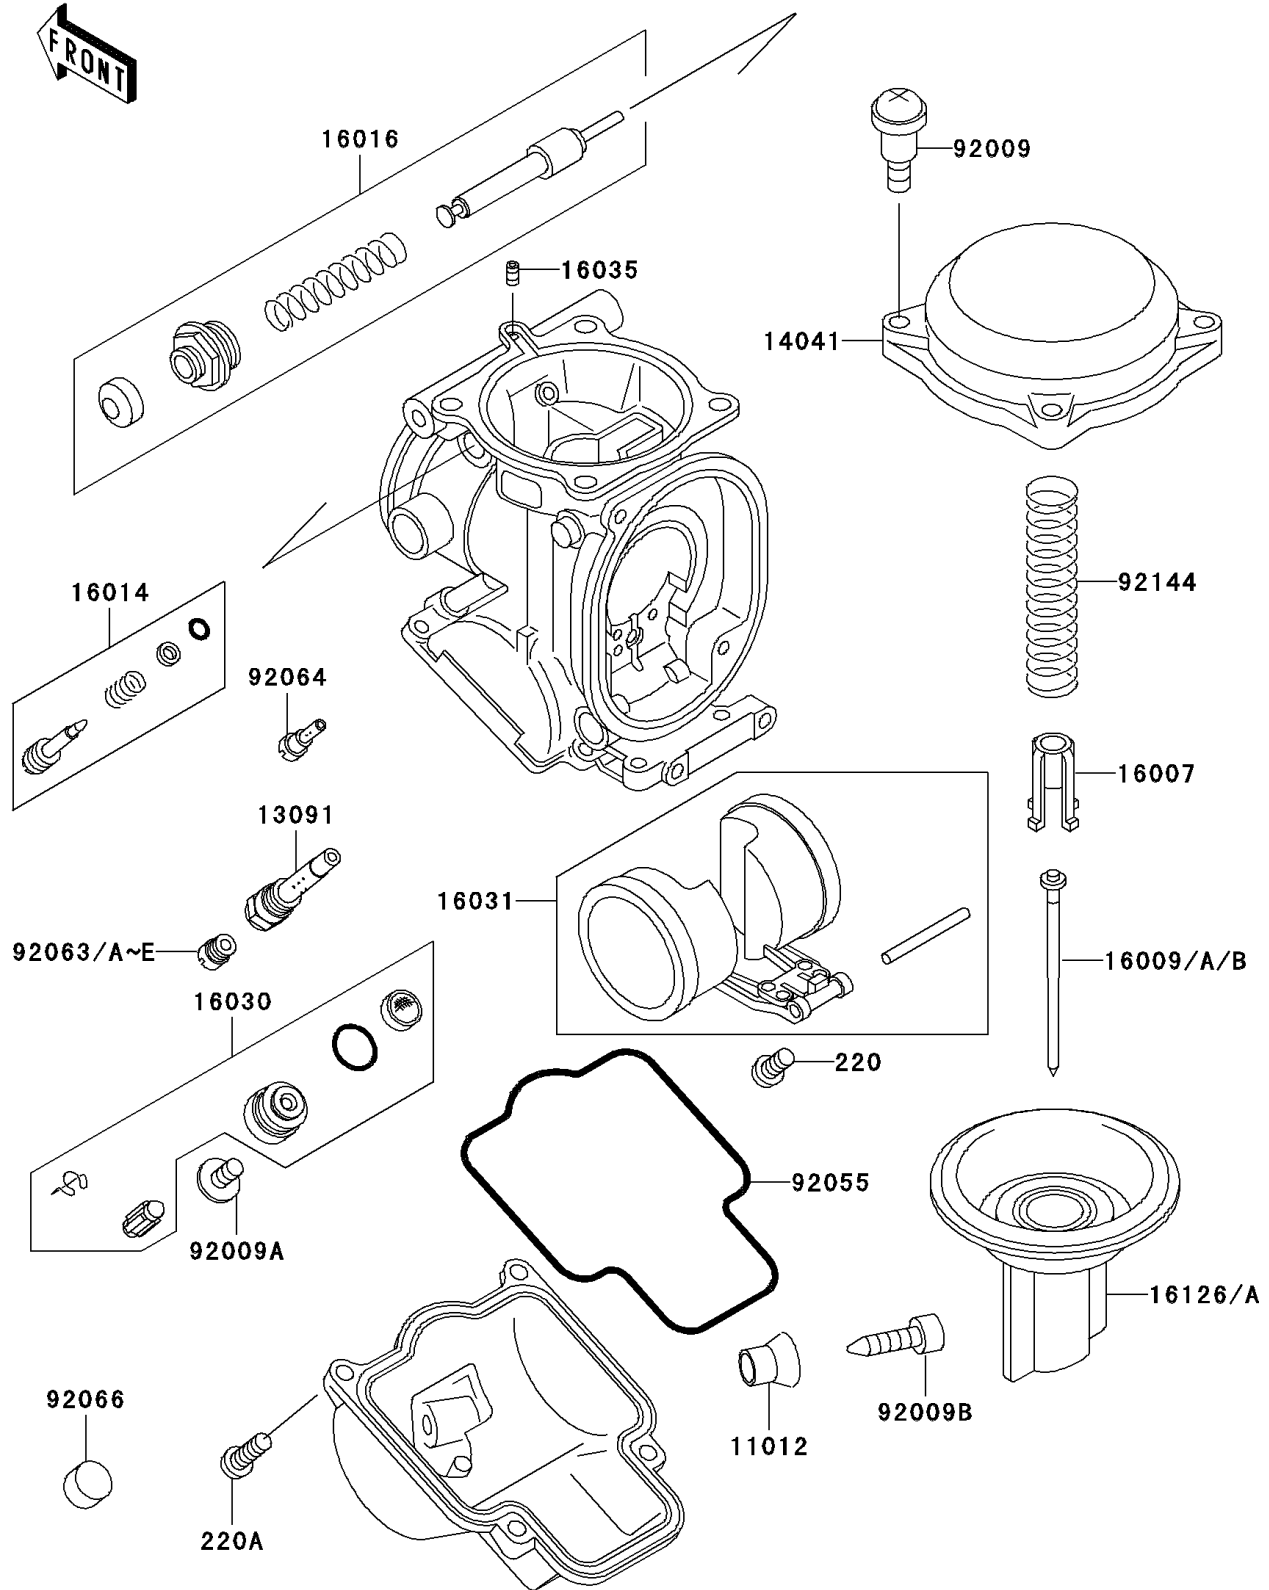

1996 NINJA® ZX™-11 PARTS DIAGRAM

Carburetor Parts

E1612

1996 NINJA® ZX™-11 PARTS LIST

Carburetor Parts

ITEM NAME	PART NUMBER	QUANTITY
SCREW-PAN-CROS (Ref # 220)	220D0408	1
SCREW-PAN-CROS (Ref # 220A)	220D0414	1
CAP,DRAIN SCREW (Ref # 11012)	11012-1675	1
HOLDER,NEEDLE JET (Ref # 13091)	13091-1698	1
COVER-COMP,MIXING (Ref # 14041)	14041-1100	1
SEAT-SPRING,VALVE (Ref # 16007)	16007-1117	1
NEEDLE-JET,N96X (Ref # 16009A)	16009-1786	1
SCREW-PILOT AIR (Ref # 16014)	16014-1086	1
PLUNGER,STARTER (Ref # 16016)	16016-1090	1
VALVE-FLOAT (Ref # 16030)	16030-1077	1
FLOAT (Ref # 16031)	16031-1080	1
JET-AIR,LEAK (Ref # 16035)	16035-1055	1
VALVE,VACUUM (Ref # 16126)	16126-1247	1
SCREW,4X4.4 (Ref # 92009)	92009-1549	1
SCREW,4X8 (Ref # 92009A)	92009-1550	1
SCREW,DRAIN,M6X0.75 (Ref # 92009B)	92009-1551	1
RING-O,FLOAT CHAMBER (Ref # 92055)	92055-1426	1
JET-MAIN,#152 (Ref # 92063)	92063-1331	1
JET-MAIN,#155 (Ref # 92063A)	92063-1332	1
JET-MAIN,#158 (Ref # 92063B)	92063-1344	1
JET-MAIN,#160 (Ref # 92063C)	92063-1345	1
JET-MAIN,#162 (Ref # 92063D)	92063-1346	1
JET-MAIN,#165 (Ref # 92063E)	92063-1347	1
JET-PILOT,#38 (Ref # 92064)	92064-1119	1
SPRING,THROTTLE VALVE (Ref # 92144)	92144-1535	1
PLUG,PILOT AIR SCREW,6.9X2 (Ref # 92066)	92066-1051	1