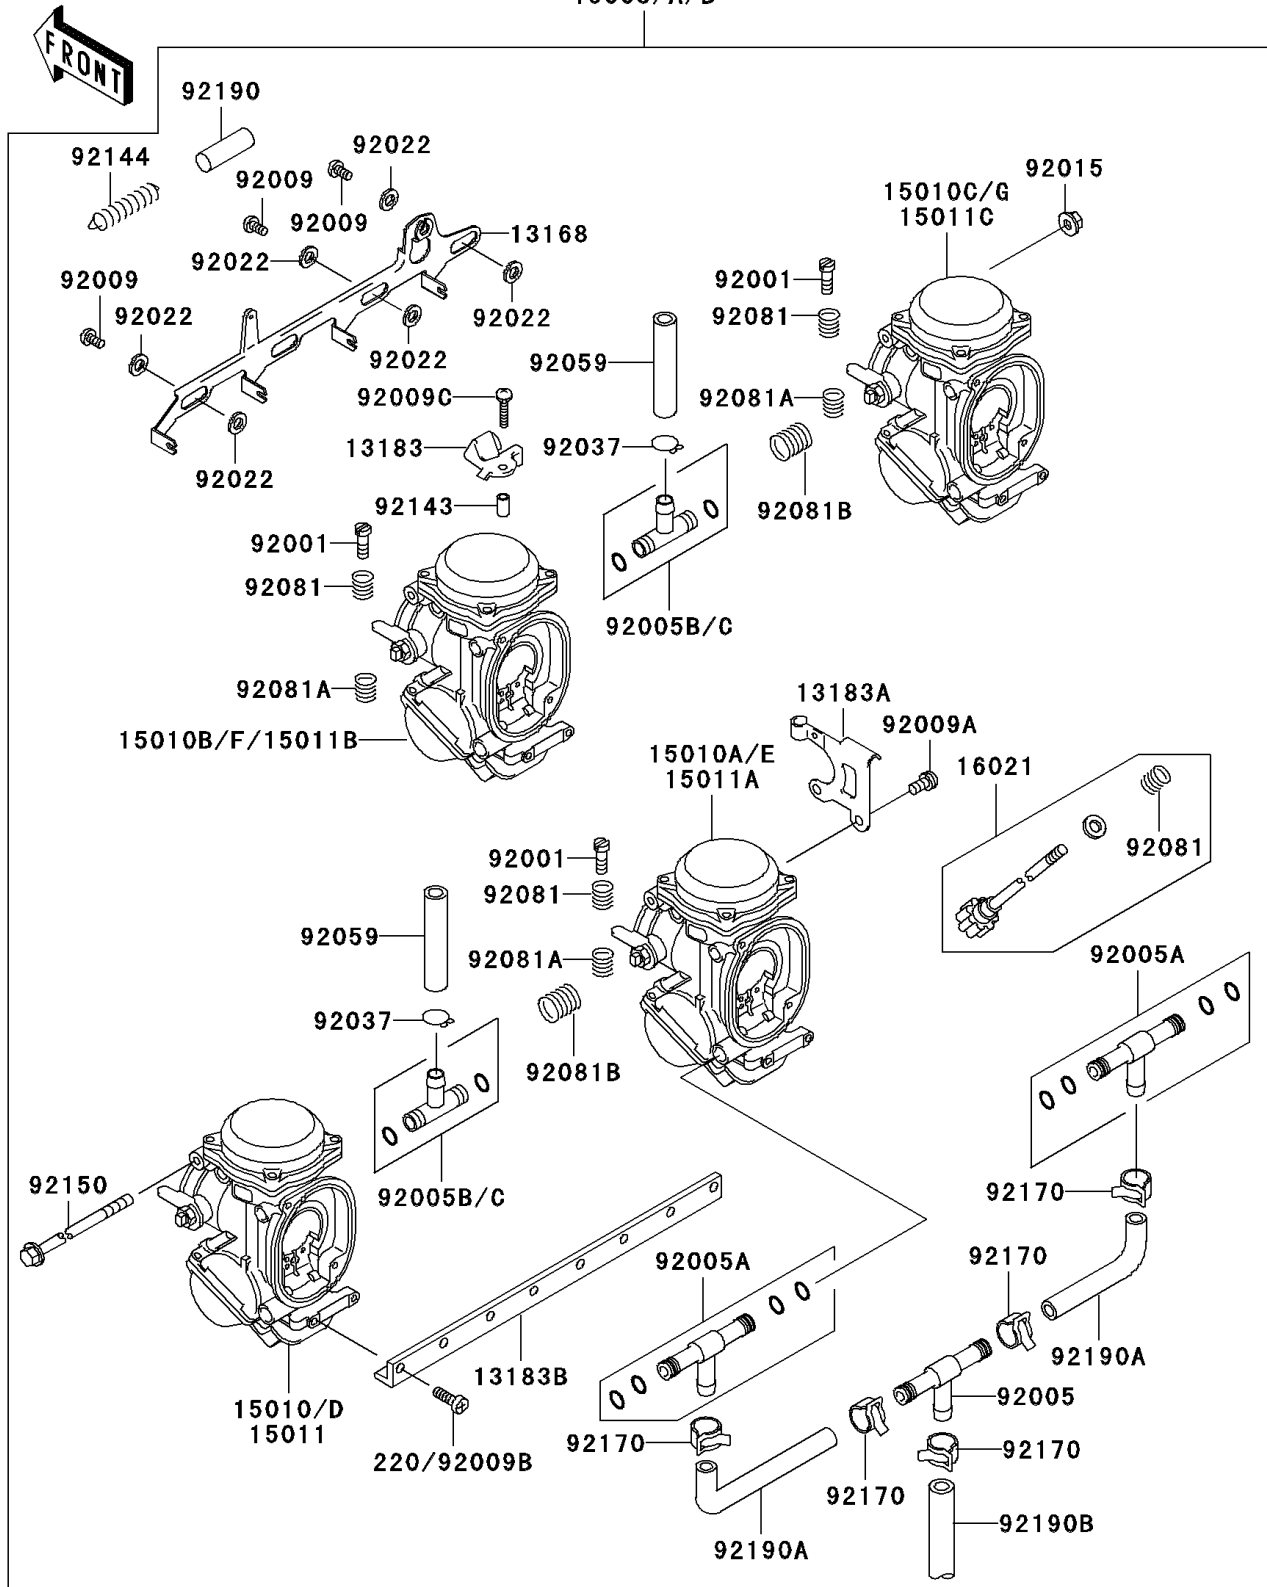

1996 NINJA® ZX™-11 PARTS DIAGRAM

Carburetor

15003/A/B

E1611

1996 NINJA® ZX™-11 PARTS LIST

Carburetor

ITEM NAME	PART NUMBER	QUANTITY
LEVER,STARTER (Ref # 13168)	13168-1405	1
PLATE,STARTER CABLE (Ref # 13183)	13183-1592	1
PLATE,THROTTLE CABLE (Ref # 13183A)	13183-1606	1
PLATE,CARBURETOR,STAY (Ref # 13183B)	13183-1321	1
SCREW-THROTTLE STOP (Ref # 16021)	16021-1190	1
BOLT,THROTTLE ADJUST (Ref # 92001)	92001-1998	1
FITTING,T-TYPE (Ref # 92005)	92005-1119	1
FITTING (Ref # 92005A)	92005-1294	1
FITTING (Ref # 92005B)	92005-1306	1
SCREW (Ref # 92009)	92009-1262	1
SCREW,5X10 (Ref # 92009A)	92009-1365	1
SCREW,4X18 (Ref # 92009C)	92009-1632	1
NUT,FLANGED,5MM (Ref # 92015)	92015-1259	1
WASHER,6.1X11X0.8,POLYACETAL (Ref # 92022)	92022-1199	1
SCREW-PAN-CROS,5X14 (Ref # 220)	220D0514	1
CLAMP,TUBE (Ref # 92037)	92037-1531	1
TUBE,7X11X45 (Ref # 92059)	92059-1738	1
SPRING,THROTTLE ADJUST UPP (Ref # 92081)	92081-1620	1
SPRING,THROTTLE ADJUST LWR (Ref # 92081A)	92081-1621	1
SPRING,THROTTLE ADJUST CNT (Ref # 92081B)	92081-1622	1
COLLAR,4X5.2X9.6 (Ref # 92143)	92143-1265	1
SPRING,STARTER LEVER (Ref # 92144)	92144-1518	1
BOLT,5X305 (Ref # 92150)	92150-1211	1
CLAMP,TUBE (Ref # 92170)	92170-1051	1
TUBE,STARTER SPRING (Ref # 92190)	92190-1157	1
TUBE,L=110 (Ref # 92190A)	92190-1165	1
TUBE,7.3X12.5X89 (Ref # 92190B)	92190-1466	1
CARBURETOR-ASSY (Ref # 15003)	15003-1178	1
CARBURETOR-ASSY (Ref # 15003A)	15003-1182	1

1996 NINJA® ZX™-11 PARTS LIST

Carburetor

ITEM NAME	PART NUMBER	QUANTITY
CARBURETOR,LH.OUTSIDE (Ref # 15010)	15010-1840	1
CARBURETOR,LH.INSIDE (Ref # 15010A)	15010-1841	1
CARBURETOR,RH.INSIDE (Ref # 15010B)	15010-1842	1
CARBURETOR,RH.OUTSIDE (Ref # 15010C)	15010-1843	1
CARBURETOR,LH,OUTSIDE (Ref # 15010D)	15010-1880	1
CARBURETOR,LH,INSIDE (Ref # 15010E)	15010-1881	1
CARBURETOR,RH,INSIDE (Ref # 15010F)	15010-1882	1
CARBURETOR,RH,OUTSIDE (Ref # 15010G)	15010-1883	1