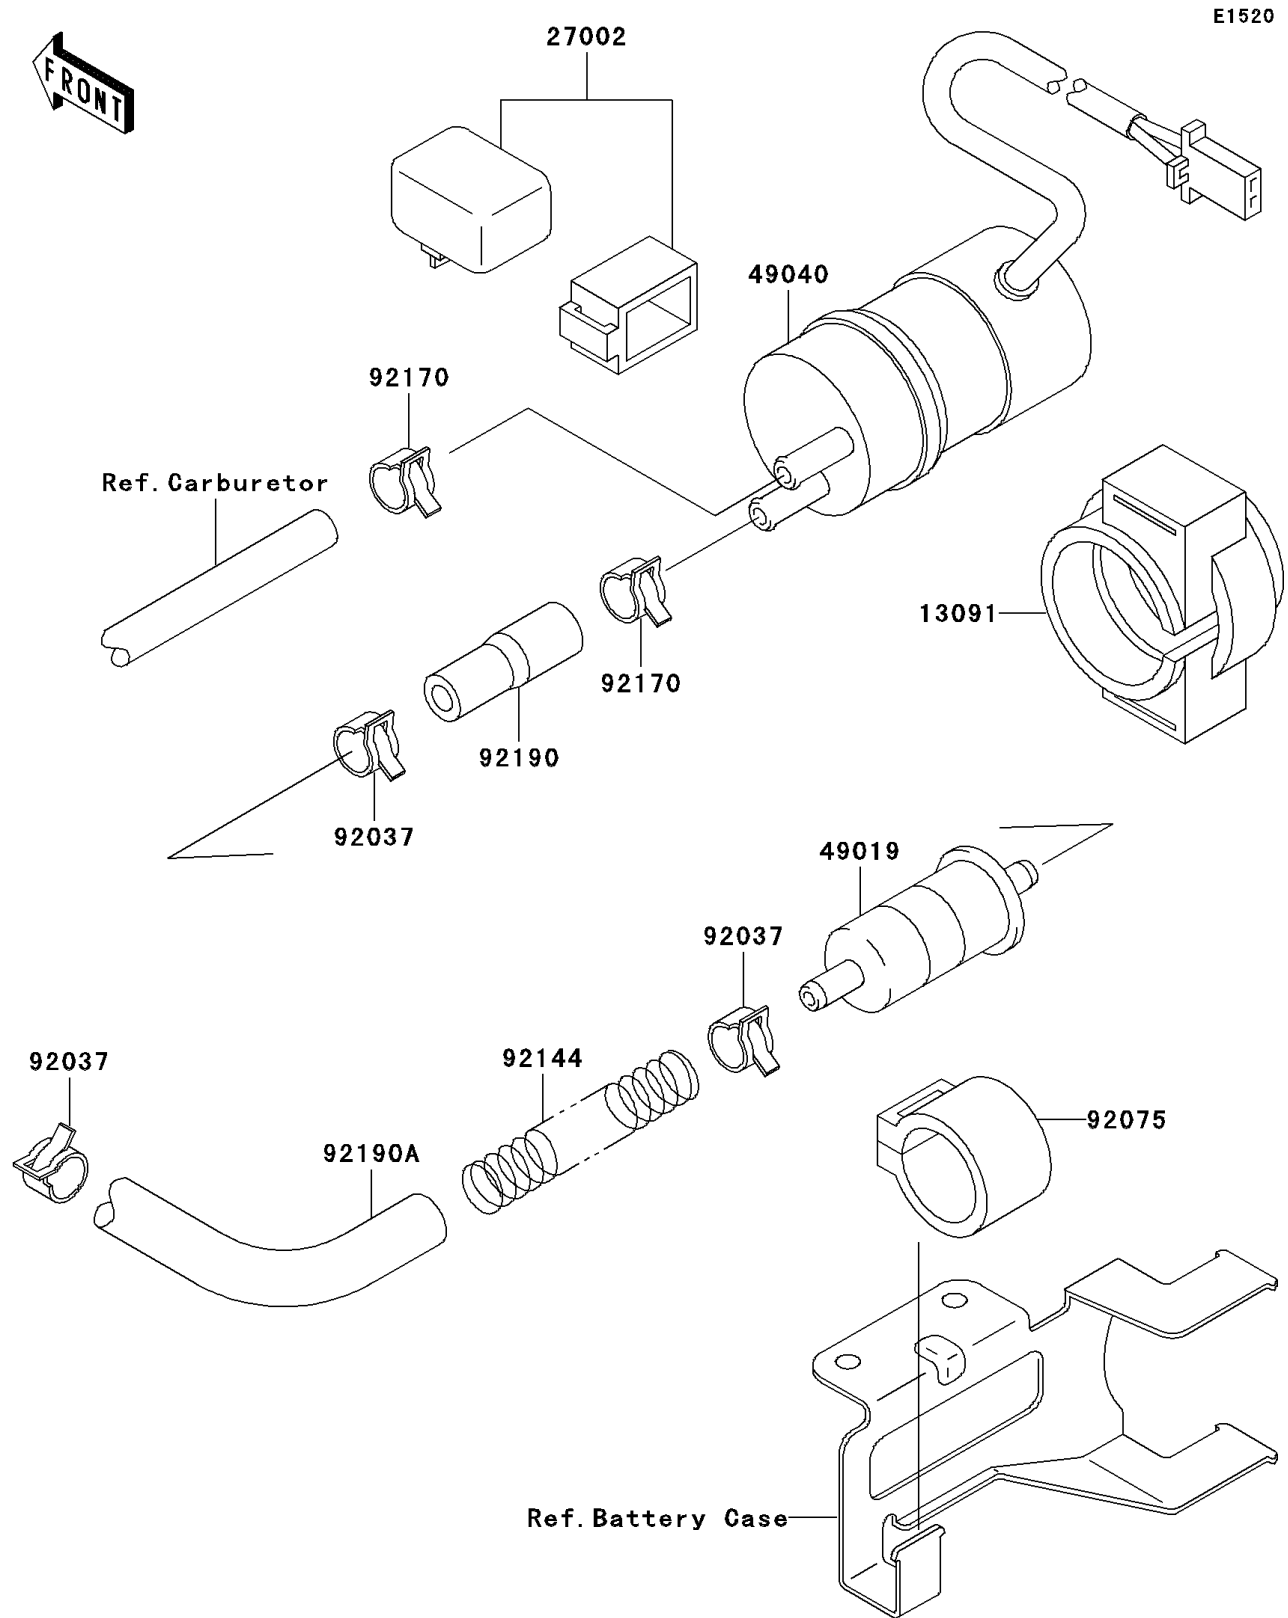

## 1996 NINJA® ZX™-11 PARTS DIAGRAM

Fuel Pump

## 1996 NINJA® ZX™-11 PARTS LIST

### Fuel Pump

| ITEM NAME                                | PART NUMBER | QUANTITY |
|--|-------------|----------|
| HOLDER (Ref # 13091)                     | 13091-1512  | 1        |
| RELAY-ASSY (Ref # 27002)                 | 27002-1065  | 1        |
| FILTER-FUEL (Ref # 49019)                | 49019-1055  | 1        |
| PUMP-FUEL (Ref # 49040)                  | 49040-1061  | 1        |
| CLAMP (Ref # 92037)                      | 92037-1181  | 1        |
| DAMPER,FUEL FILTER (Ref # 92075)         | 92075-1853  | 1        |
| SPRING,TUBE (Ref # 92144)                | 92144-1821  | 1        |
| CLAMP (Ref # 92170)                      | 92170-1491  | 1        |
| TUBE (Ref # 92190)                       | 92190-1153  | 1        |
| TUBE,FUEL TAP-FUEL FILTER (Ref # 92190A) | 92190-1394  | 1        |