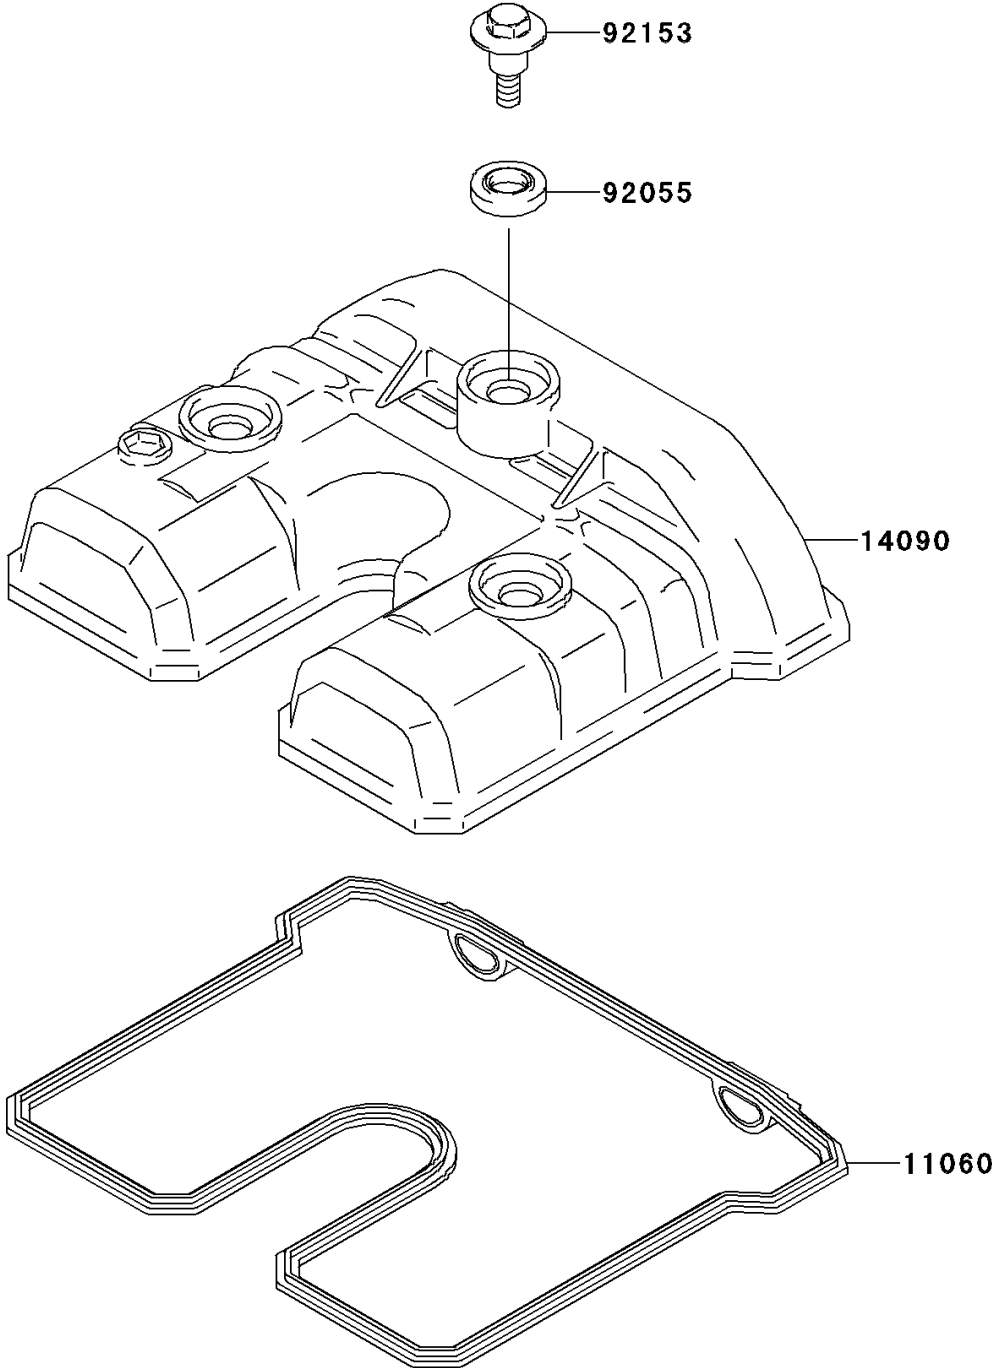

2009 KLX250SF PARTS DIAGRAM

Cylinder Head Cover

E1112

2009 KLX250SF PARTS LIST

Cylinder Head Cover

ITEM NAME	PART NUMBER	QUANTITY
GASKET,HEAD COVER (Ref # 11060)	11060-1318	1
COVER,HEAD (Ref # 14090)	14090-1477	1
RING-O,HEAD COVER BOLT (Ref # 92055)	92055-1352	1
BOLT,FLANGED,6X22.5 (Ref # 92153)	92153-1343	1