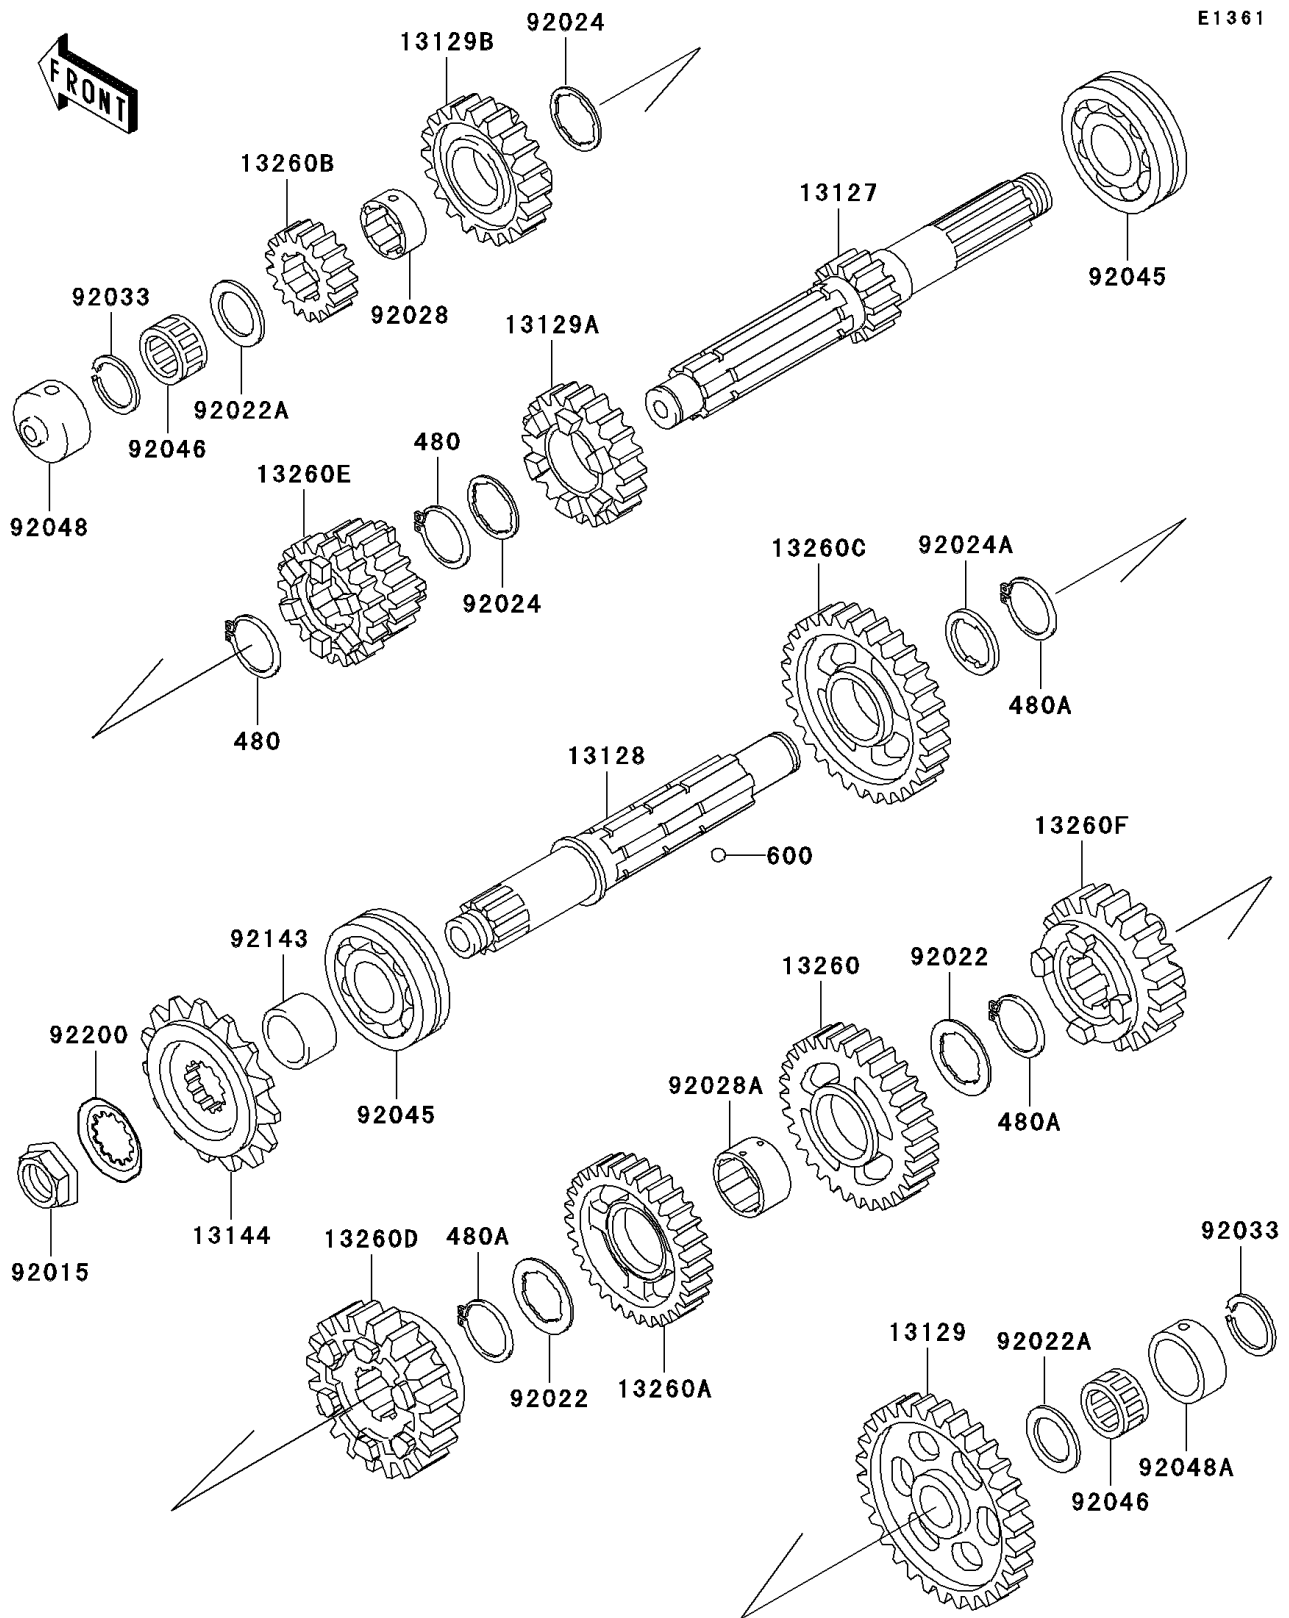

## 1996 NINJA® ZX™-11 PARTS LIST

Transmission

| ITEM NAME                                  | PART NUMBER | QUANTITY |
|--|-------------|----------|
| CIRCLIP-TYPE-C,28MM (Ref # 480)            | 480J2800    | 1        |
| CIRCLIP (Ref # 480A)                       | 480J2900    | 1        |
| BALL-STEEL,5/32" (Ref # 600)               | 600A0500    | 1        |
| SHAFT-TRANSMISSION INPUT,15T (Ref # 13127) | 13127-1196  | 1        |
| SHAFT-TRANSMISSION OUTPUT (Ref # 13128)    | 13128-1205  | 1        |
| GEAR,OUTPUT LOW,42T (Ref # 13129)          | 13129-1534  | 1        |
| GEAR,INPUT 5TH,26T (Ref # 13129A)          | 13129-1665  | 1        |
| GEAR,INPUT TOP,28T (Ref # 13129B)          | 13129-1666  | 1        |
| SPROCKET-OUTPUT,17T (Ref # 13144)          | 13144-1224  | 1        |
| GEAR,OUTPUT 3RD,35T (Ref # 13260)          | 13260-1138  | 1        |
| GEAR,OUTPUT 4TH,32T (Ref # 13260A)         | 13260-1139  | 1        |
| GEAR,INPUT 2ND,18T (Ref # 13260B)          | 13260-1298  | 1        |
| GEAR,OUTPUT 2ND,37T (Ref # 13260C)         | 13260-1299  | 1        |
| GEAR,OUTPUT TOP,29T (Ref # 13260D)         | 13260-1300  | 1        |
| GEAR,INPUT 3RD&4TH,22T&24T (Ref # 13260E)  | 13260-1301  | 1        |
| GEAR,OUTPUT 5TH,30T (Ref # 13260F)         | 13260-1302  | 1        |
| NUT,20MM (Ref # 92015)                     | 92015-1210  | 1        |
| WASHER,TOOTHED,28X40X1.8 (Ref # 92022)     | 92022-1728  | 1        |
| WASHER,22.3X35X1.6 (Ref # 92022A)          | 92022-212   | 1        |
| WASHER,TOOTHED,26X35.5X1.5 (Ref # 92024)   | 92024-042   | 1        |
| WASHER,TOOTHED,30.5X38X1 (Ref # 92024A)    | 92024-069   | 1        |
| BUSHING,TOP GEAR (Ref # 92028)             | 92028-1124  | 1        |
| BUSHING,OUTPUT 3RD&4TH (Ref # 92028A)      | 92028-1363  | 1        |
| RING-SNAP,20X25.5X1.2 (Ref # 92033)        | 92033-025   | 1        |
| BEARING-BALL (Ref # 92045)                 | 92045-1186  | 1        |
| BEARING-NEEDLE,FWF-223014 (Ref # 92046)    | 92046-031   | 1        |
| RACE,INPUT SHAFT (Ref # 92048)             | 92048-1052  | 1        |
| RACE,30X38X15 (Ref # 92048A)               | 92048-1053  | 1        |
| COLLAR,SPROCKET (Ref # 92143)              | 92143-1649  | 1        |