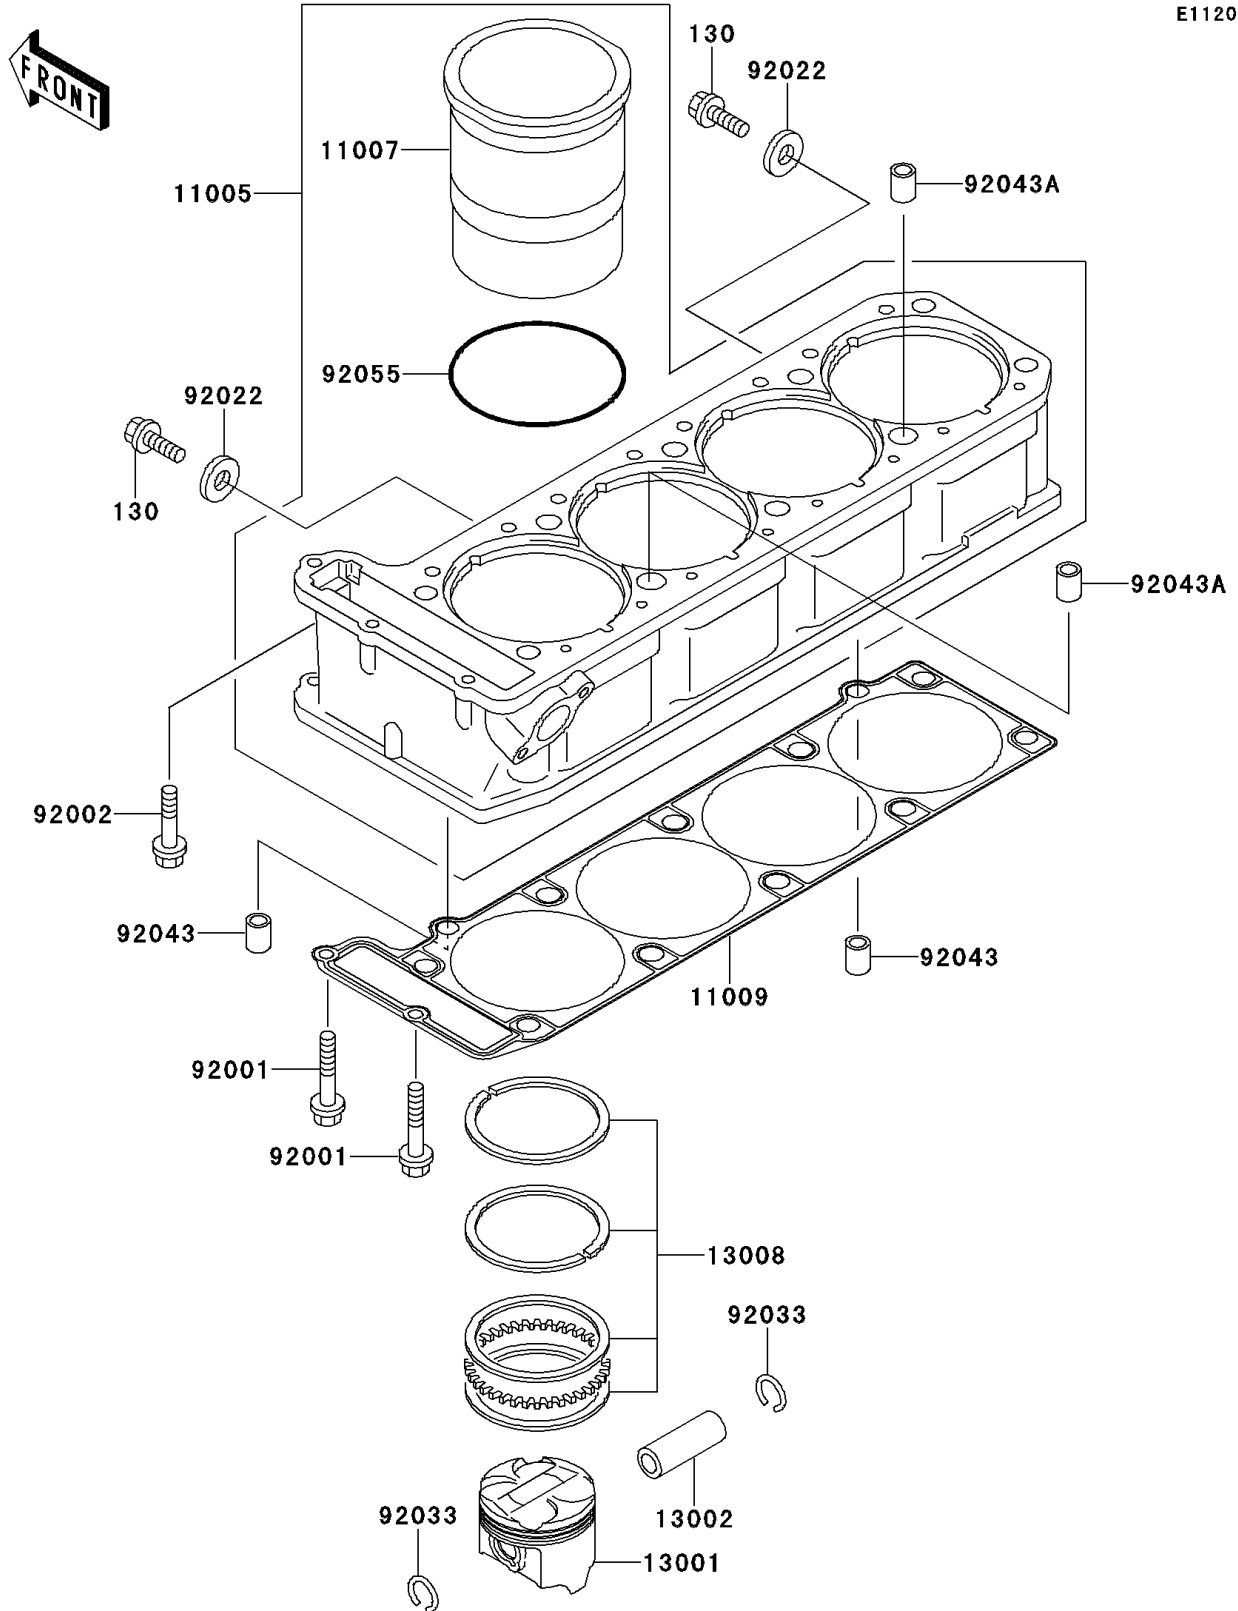

1996 NINJA® ZX™-11 PARTS DIAGRAM

Cylinder/Piston(s)

E1120

1996 NINJA® ZX™-11 PARTS LIST

Cylinder/Piston(s)

ITEM NAME	PART NUMBER	QUANTITY
BOLT-FLANGED,6X10,BLACK (Ref # 130)	130C0610	1
CYLINDER-ENGINE (Ref # 11005)	11005-1615	1
LINER-CYLINDER (Ref # 11007)	11007-1114	1
GASKET,CYLINDER BASE (Ref # 11009)	11009-1847	1
PISTON-ENGINE (Ref # 13001)	13001-1397	1
PIN-PISTON (Ref # 13002)	13002-1058	1
RING-SET-PISTON (Ref # 13008)	13008-1152	1
BOLT,6X38 (Ref # 92001)	92001-1899	1
BOLT,6X30 (Ref # 92002)	92002-1138	1
WASHER,6.2X11X1 (Ref # 92022)	92022-304	1
RING-SNAP,20.5X1.2 (Ref # 92033)	92033-1099	1
PIN,8.2X10X14 (Ref # 92043)	92043-1264	1
PIN,11.5X14X14 (Ref # 92043A)	92043-1279	1
RING-O,82.6X2.4 (Ref # 92055)	92055-1465	1