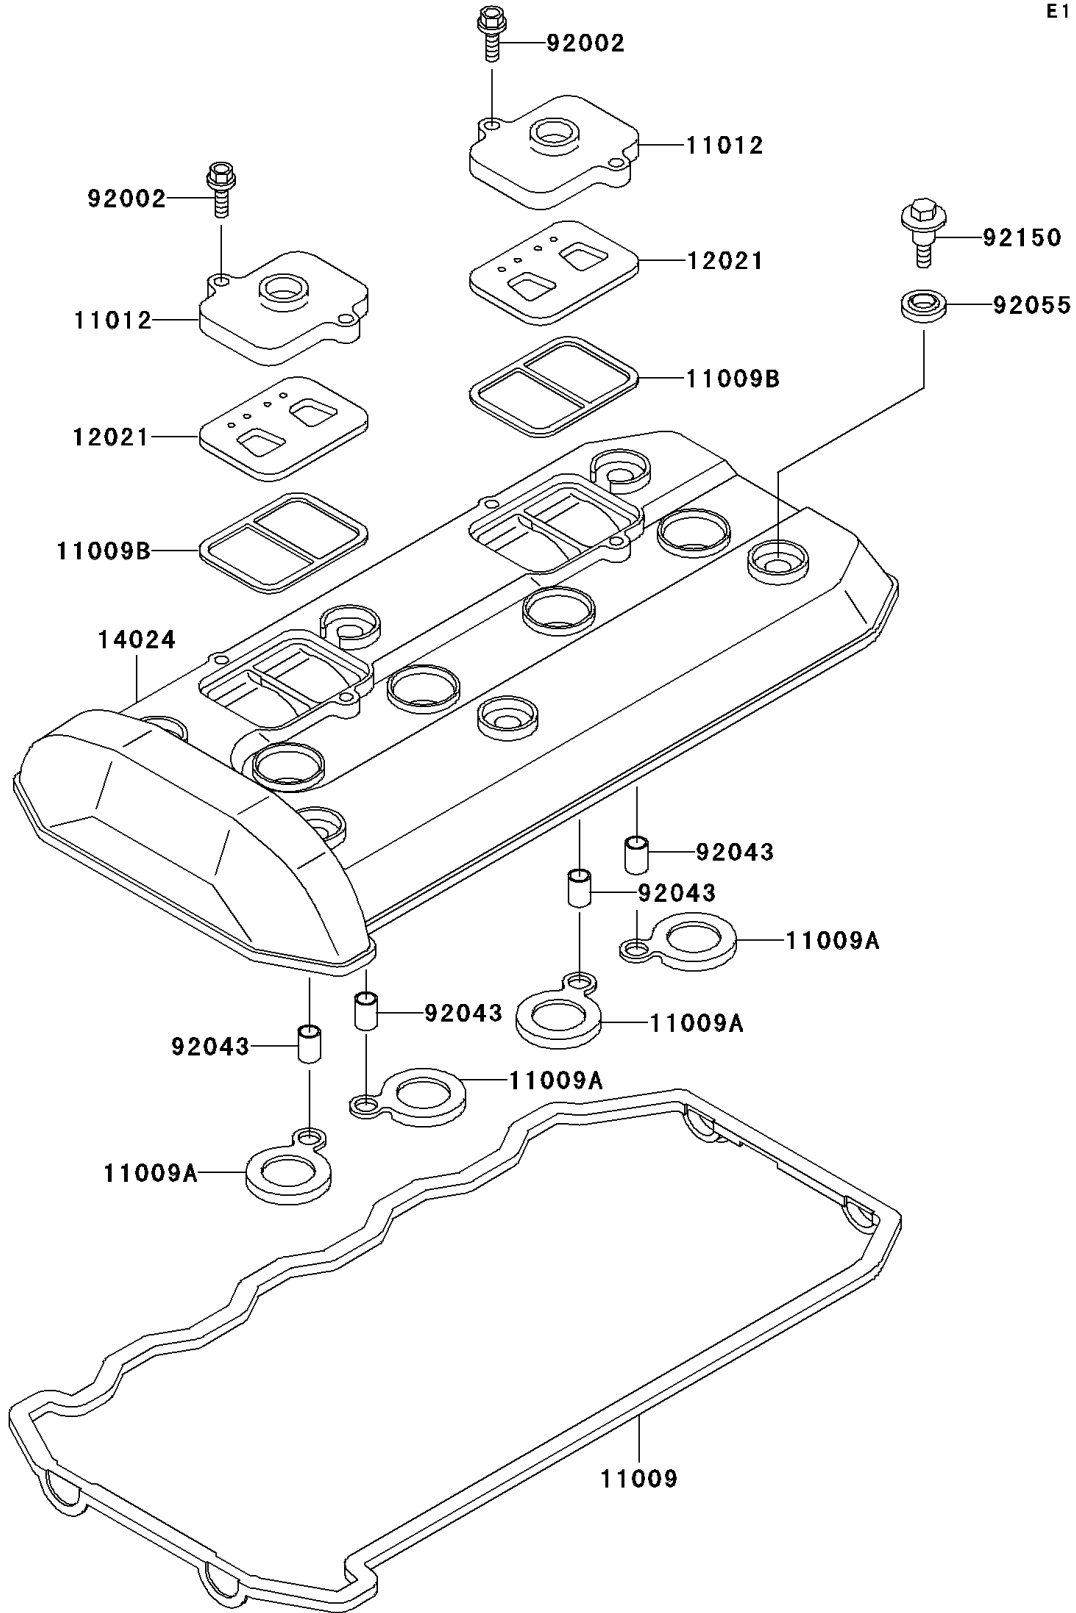

## 1996 NINJA® ZX™-11 PARTS DIAGRAM

Cylinder Head Cover

E1112

## 1996 NINJA® ZX™-11 PARTS LIST

Cylinder Head Cover

ITEM NAME	PART NUMBER	QUANTITY
GASKET,HEAD COVER (Ref # 11009)	11009-1724	1
GASKET,SPARK PLUG (Ref # 11009A)	11009-1725	1
GASKET,REED VALVE (Ref # 11009B)	11009-1857	1
CAP,REED VALVE (Ref # 11012)	11012-1532	1
VALVE-ASSY-REED (Ref # 12021)	12021-1053	1
COVER,HEAD (Ref # 14024)	14024-1628	1
BOLT,6X22 (Ref # 92002)	92002-1068	1
PIN,8.2X10X14 (Ref # 92043)	92043-1264	1
RING-O,HEAD COVER BOLT (Ref # 92055)	92055-1352	1
BOLT,HEAD COVER (Ref # 92150)	92150-1447	1