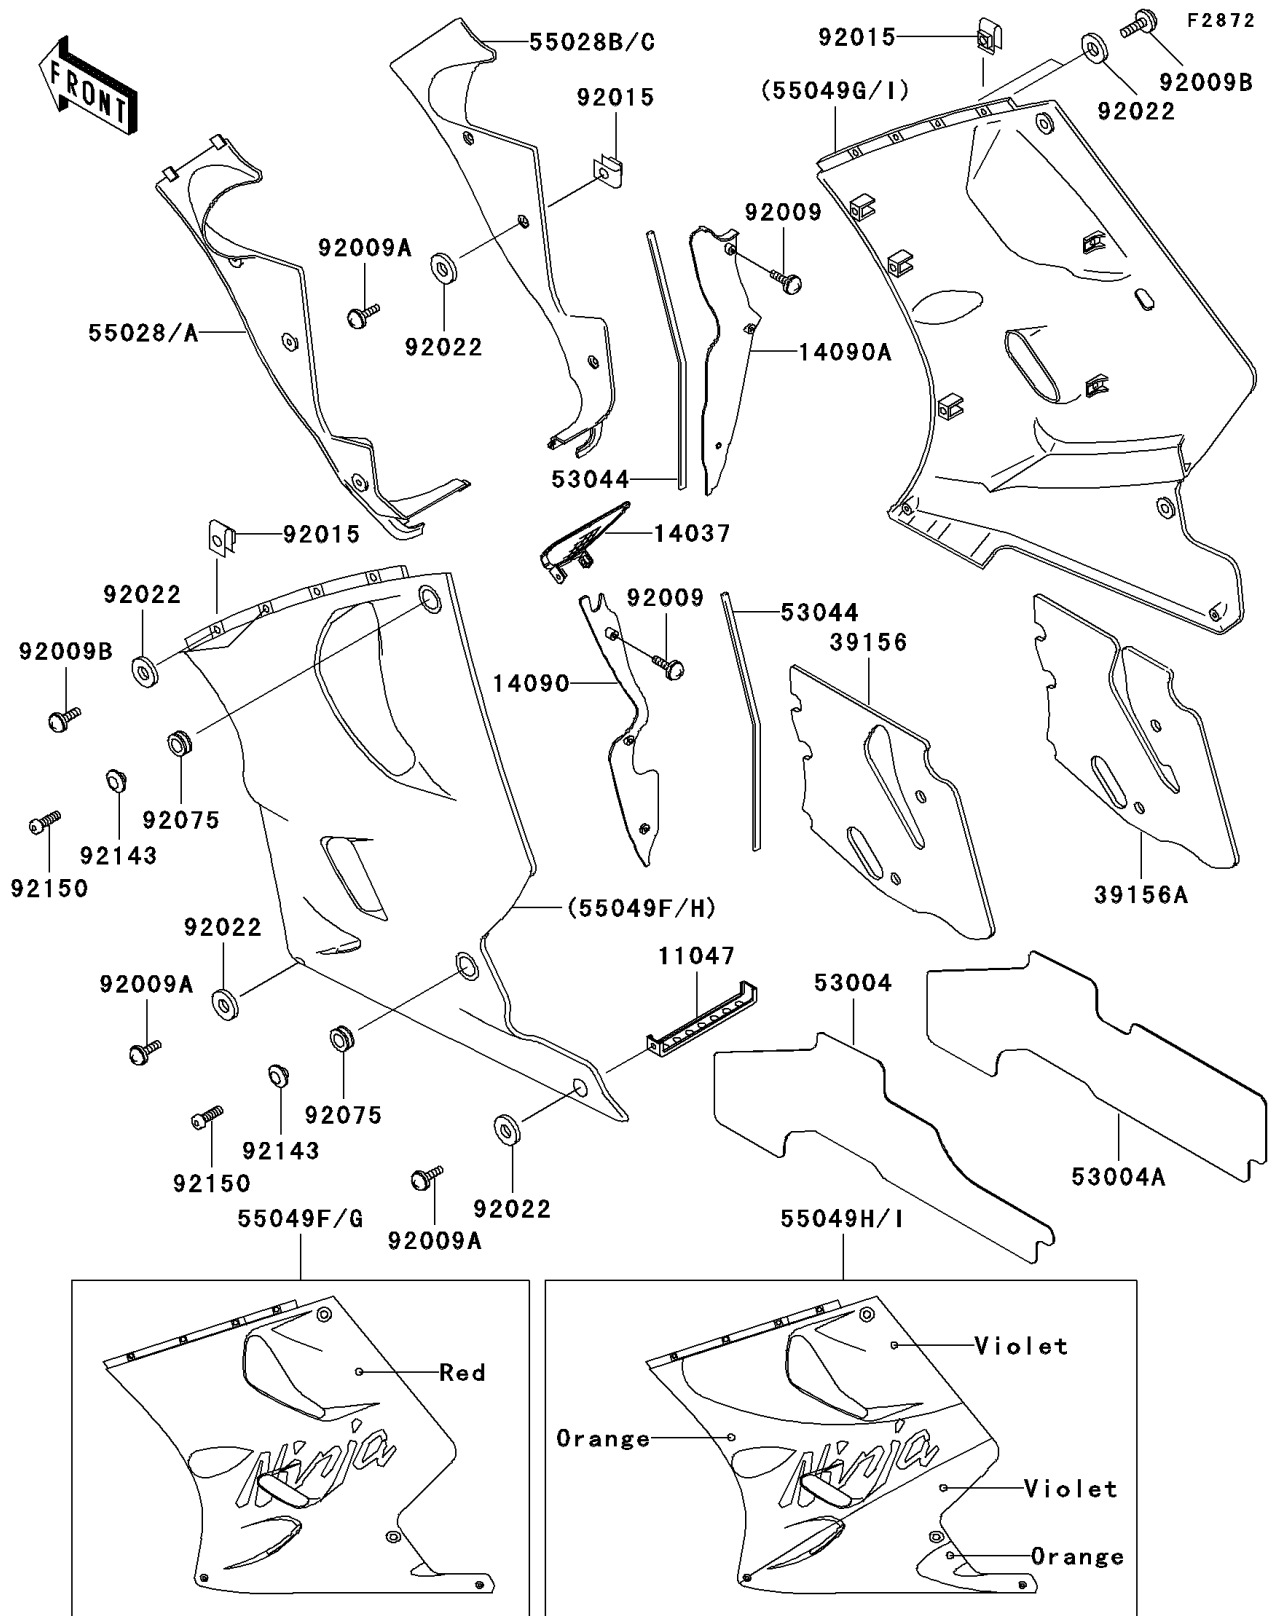

1993 NINJA® ZX™-11 PARTS DIAGRAM

Cowling Lower(ZX1100-D1)

1993 NINJA® ZX™-11 PARTS LIST

Cowling Lowers(ZX1100-D1)

ITEM NAME	PART NUMBER	QUANTITY
BRACKET,LWR COWLING (Ref # 11047)	11047-1080	1
SCREEN,FR COWLING (Ref # 14037)	14037-1176	1
COVER,HEAT GUARD,LH (Ref # 14090)	14090-1283	1
COVER,HEAT GUARD,RH (Ref # 14090A)	14090-1284	1
PAD,LWR COWLING,LH,UPP (Ref # 39156)	39156-1310	1
PAD,LWR COWLING,RH,UPP (Ref # 39156A)	39156-1311	1
MAT,LWR COWLING,LH,LWR (Ref # 53004)	53004-1074	1
MAT,LWR COWLING,RH,LWR (Ref # 53004A)	53004-1075	1
TRIM,L=300 (Ref # 53044)	53044-1213	1
SCREW,TAPPING,5X14 (Ref # 92009)	92009-1197	1
SCREW,5X16 (Ref # 92009A)	92009-1654	1
SCREW,5X20 (Ref # 92009B)	92009-1656	1
NUT,5MM (Ref # 92015)	92015-1798	1
WASHER,NYLON,5.3X11.5X1.5 (Ref # 92022)	92022-1521	1
DAMPER (Ref # 92075)	92075-1634	1
COLLAR,BLACK (Ref # 92143)	92143-1226	1
BOLT,SOCKET,6X18 (Ref # 92150)	92150-1553	1
COWLING,FR,LH,C.S.ORANGE (Ref # 55028)	55028-1298-RK	1
COWLING,FR,LH,C.W.RED (Ref # 55028A)	55028-1298-TF	1
COWLING,FR,RH,C.S.ORANGE (Ref # 55028B)	55028-1299-RK	1
COWLING,FR,RH,C.W.RED (Ref # 55028C)	55028-1299-TF	1
COWLING.,LWR,LH,C.W.RED (Ref # 55049F)	55049-5179-TF	1
COWLING.,LWR,RH,C.W.RED (Ref # 55049G)	55049-5180-TF	1
COWLING.,LWR,LH,VIOLET/ORANGE (Ref # 55049H)	55049-5181-VR	1
COWLING.,LWR,RH,VIOLET/ORANGE (Ref # 55049I)	55049-5201-VR	1