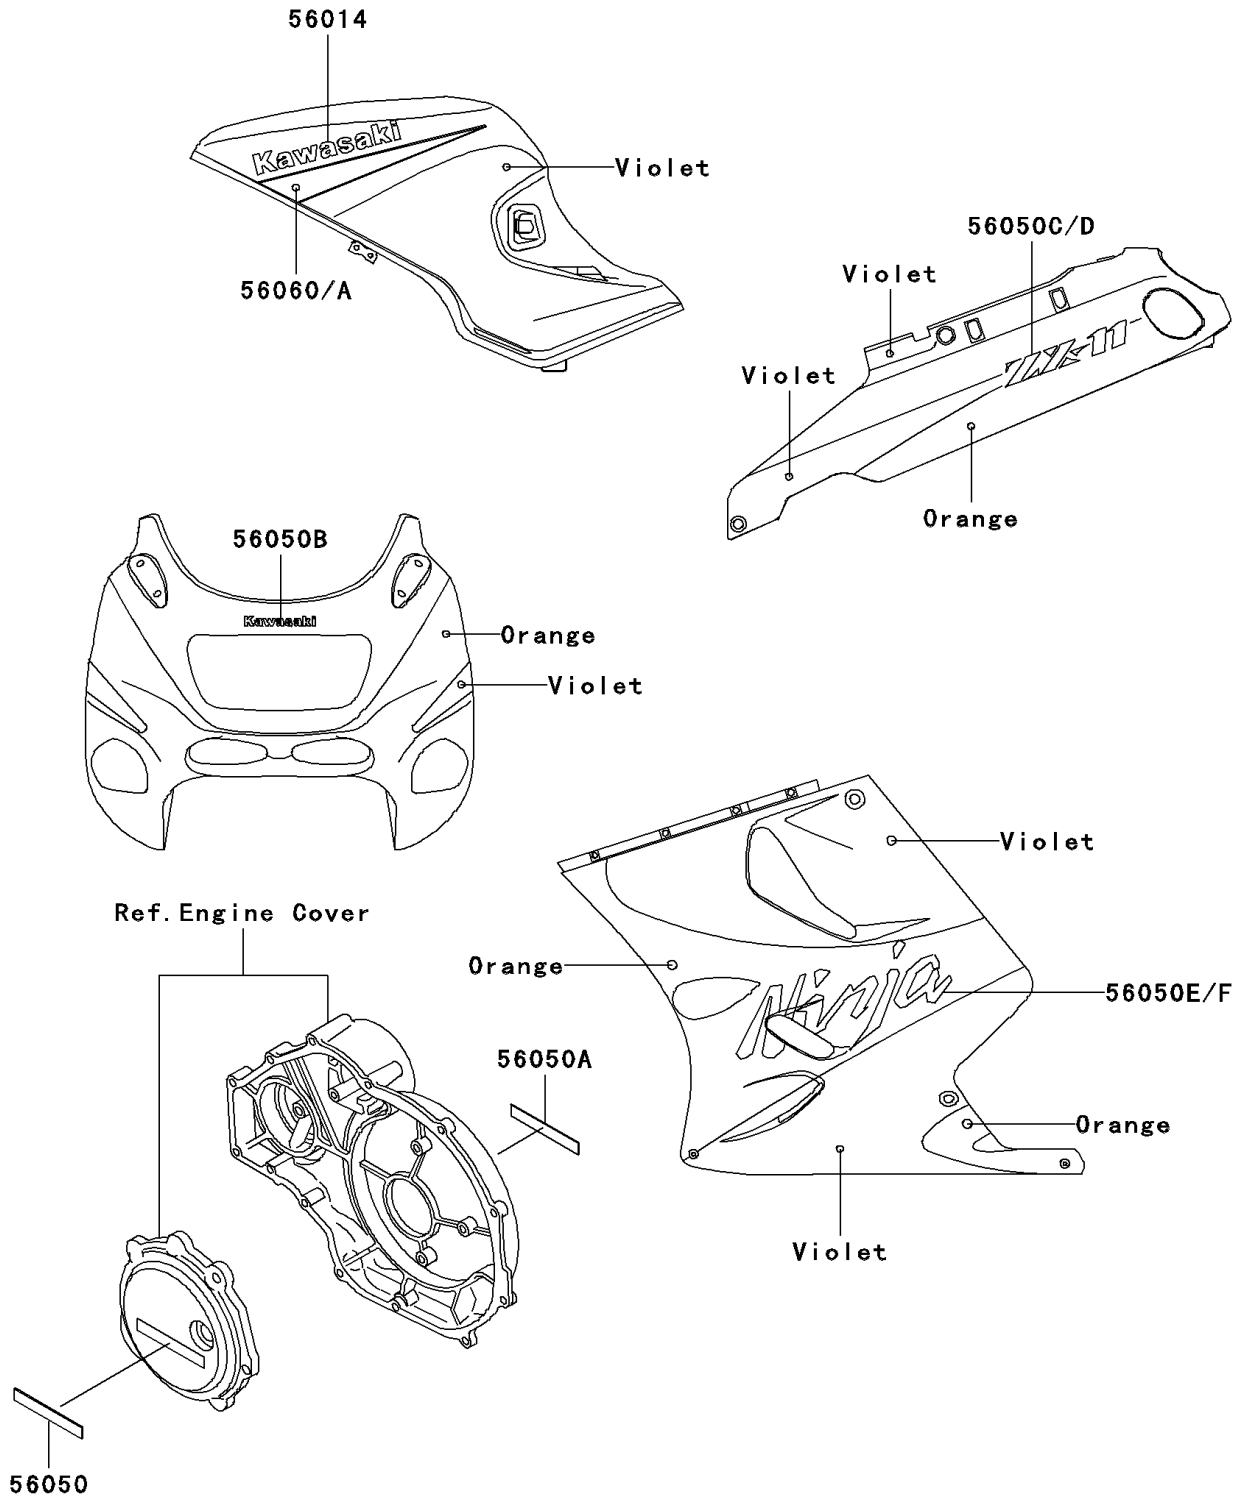

## 1993 NINJA® ZX™-11 PARTS DIAGRAM

Decals(Violet/Orange)(ZX1100-D1)

F2861A

## 1993 NINJA® ZX™-11 PARTS LIST

Decals(Violet/Orange)(ZX1100-D1)

ITEM NAME	PART NUMBER	QUANTITY
EMBLEM,FUEL TANK,KAWASAKI (Ref # 56014)	56014-1282	1
MARK,ENGINE COVER,LH (Ref # 56050)	56050-1094	1
MARK,ENGINE COVER,RH (Ref # 56050A)	56050-1095	1
MARK,KAWASAKI (Ref # 56050B)	56050-1921	1
MARK,SIDE COVER,LH,ZX-11 (Ref # 56050C)	56050-1941	1
MARK,SIDE COVER,RH,ZX-11 (Ref # 56050D)	56050-1942	1
MARK,LWR COWLING,LH,NINJA (Ref # 56050E)	56050-1943	1
MARK,LWR COWLING,RH,NINJA (Ref # 56050F)	56050-1944	1
PATTERN,FUEL TANK,LH (Ref # 56060)	56060-1521	1
PATTERN,FUEL TANK,RH (Ref # 56060A)	56060-1522	1