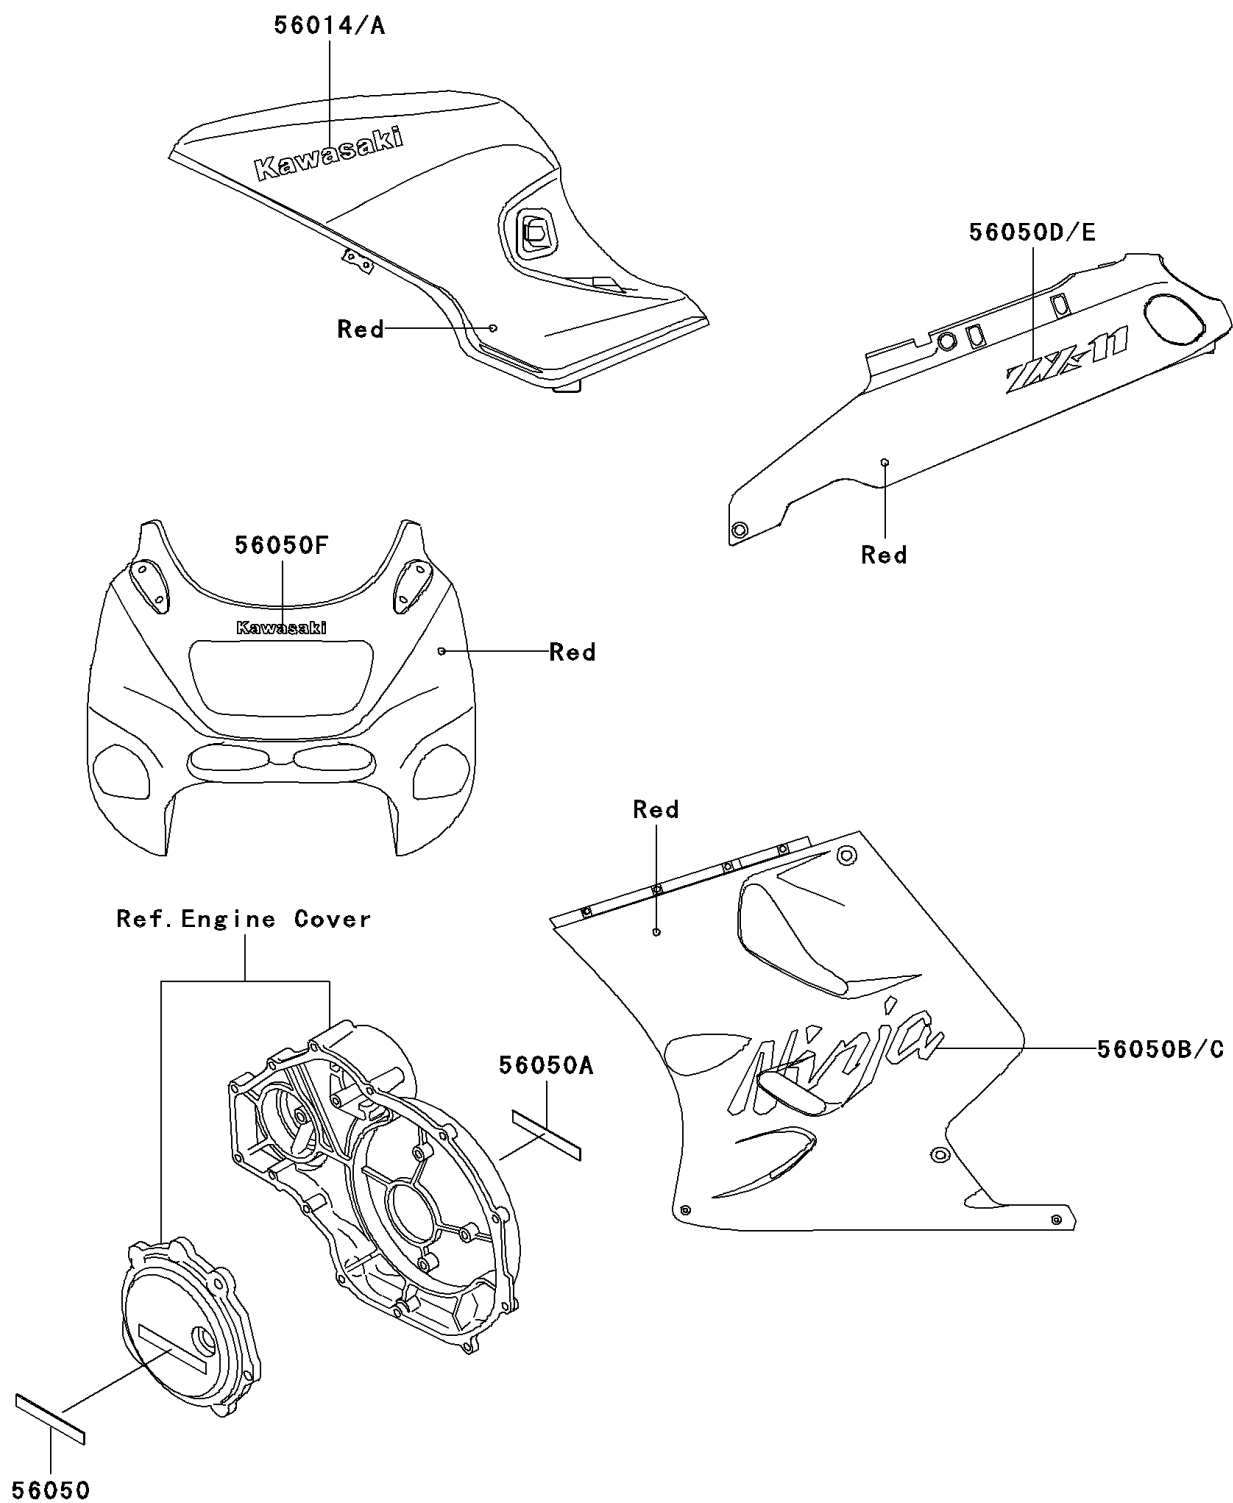

## 1993 NINJA® ZX™-11 PARTS DIAGRAM

Decals(Red)(ZX1100-D1)

F2861

## 1993 NINJA® ZX™-11 PARTS LIST

Decals(Red)(ZX1100-D1)

ITEM NAME	PART NUMBER	QUANTITY
EMBLEM,FUEL TANK,LH,KAWASAKI (Ref # 56014)	56014-1284	1
EMBLEM,FUEL TANK,RH,KAWASAKI (Ref # 56014A)	56014-1285	1
MARK,ENGINE COVER,LH (Ref # 56050)	56050-1094	1
MARK,ENGINE COVER,RH (Ref # 56050A)	56050-1095	1
MARK,LWR COWLING,LH,NINJA (Ref # 56050B)	56050-1934	1
MARK,LWR COWLING,RH,NINJA (Ref # 56050C)	56050-1935	1
MARK,SIDE COVER,LH,ZX-11 (Ref # 56050D)	56050-1938	1
MARK,SIDE COVER,RH,ZX-11 (Ref # 56050E)	56050-1939	1
MARK,KAWASAKI (Ref # 56050F)	56050-1940	1