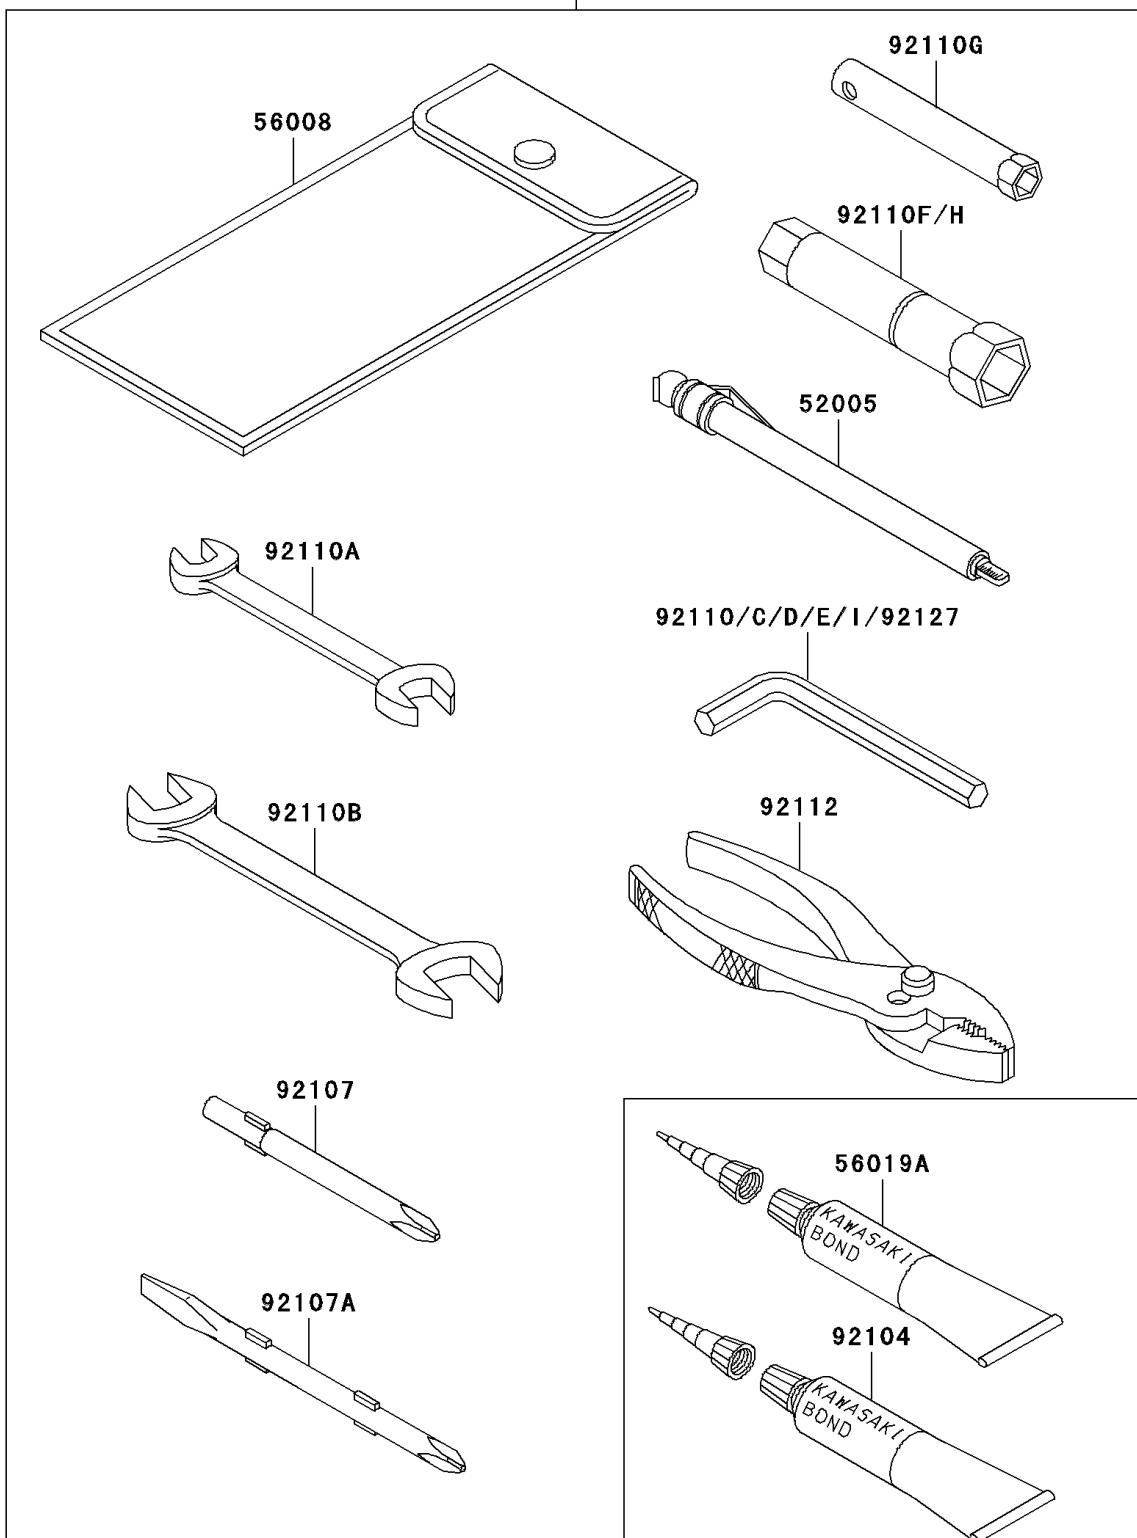

1993 NINJA® ZX™-11 PARTS DIAGRAM

Owner's Tools

56007

F2810

1993 NINJA® ZX™-11 PARTS LIST

Owner's Tools

ITEM NAME	PART NUMBER	QUANTITY
GAUGE,AIR,3.5KG/CM2 (Ref # 52005)	52005-1031	1
TOOL-KIT (Ref # 56007)	56007-1381	1
BAG,TOOL (Ref # 56008)	56008-006	1
THREE BOND TB1211,HT/RS,WHITE (Ref # 56019A)	56019-120	1
GASKET-LIQUID,TUBE,100G,BLACK (Ref # 92104)	92104-1003	1
TOOL-DRIVER,#3PHILLIPS (Ref # 92107)	92107-1002	1
TOOL-DRIVER,#2PHILLIPS&SLOT (Ref # 92107A)	92107-1052	1
TOOL-WRENCH,ALLEN,5MM (Ref # 92110)	92110-1015	1
TOOL-WRENCH,OPEN END,10X12 (Ref # 92110A)	92110-1038	1
TOOL-WRENCH,OPEN END,14X17 (Ref # 92110B)	92110-1045	1
TOOL-WRENCH,ALLEN,12MM (Ref # 92110C)	92110-1104	1
TOOL-WRENCH,ALLEN,8MM (Ref # 92110D)	92110-1108	1
TOOL-WRENCH,ALLEN,3MM (Ref # 92110E)	92110-1140	1
TOOL-WRENCH,BOX,16MM (Ref # 92110F)	92110-1145	1
TOOL-WRENCH,BOX,8MM (Ref # 92110G)	92110-1174	1
TOOL-WRENCH,BOX,10&12MM (Ref # 92110H)	92110-1175	1
TOOL-WRENCH,ALLEN,4MM (Ref # 92110I)	92110-3703	1
TOOL-PLIERS (Ref # 92112)	92112-003	1
TOOL-WRENCH,ALLEN,6MM (Ref # 92127)	92127-003	1