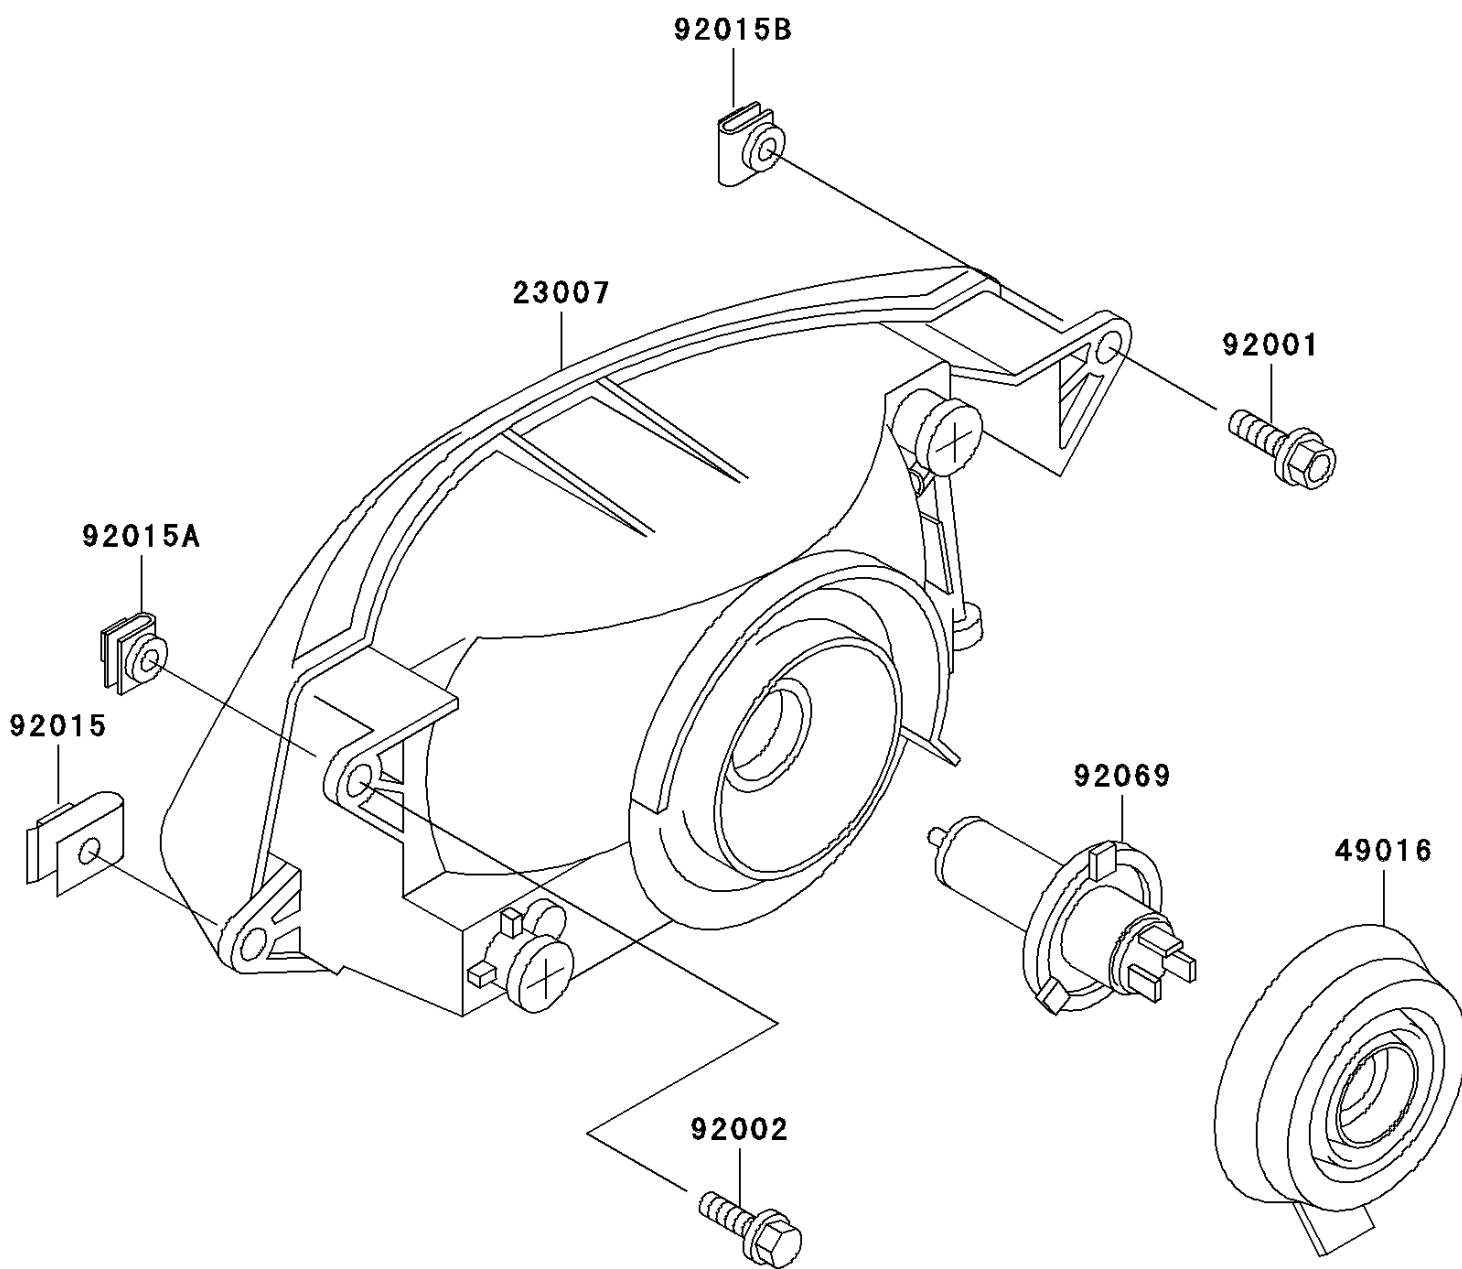

1993 NINJA® ZX™-11 PARTS DIAGRAM

Headlight(s)

F2710

1993 NINJA® ZX™-11 PARTS LIST

Headlight(s)

ITEM NAME	PART NUMBER	QUANTITY
LENS-COMP,HEAD LAMP (Ref # 23007)	23007-1297	1
COVER-SEAL,HEAD LAMP SOCKET (Ref # 49016)	49016-1137	1
BOLT,6X30 (Ref # 92001)	92001-1776	1
BOLT,6X25 (Ref # 92002)	92002-1320	1
NUT,6MM (Ref # 92015)	92015-1094	1
NUT,CLIP,6MM (Ref # 92015A)	92015-1788	1
NUT,CLIP,6MM (Ref # 92015B)	92015-1917	1
BULB,12V 60/55W,H4 (Ref # 92069)	92069-1002	1