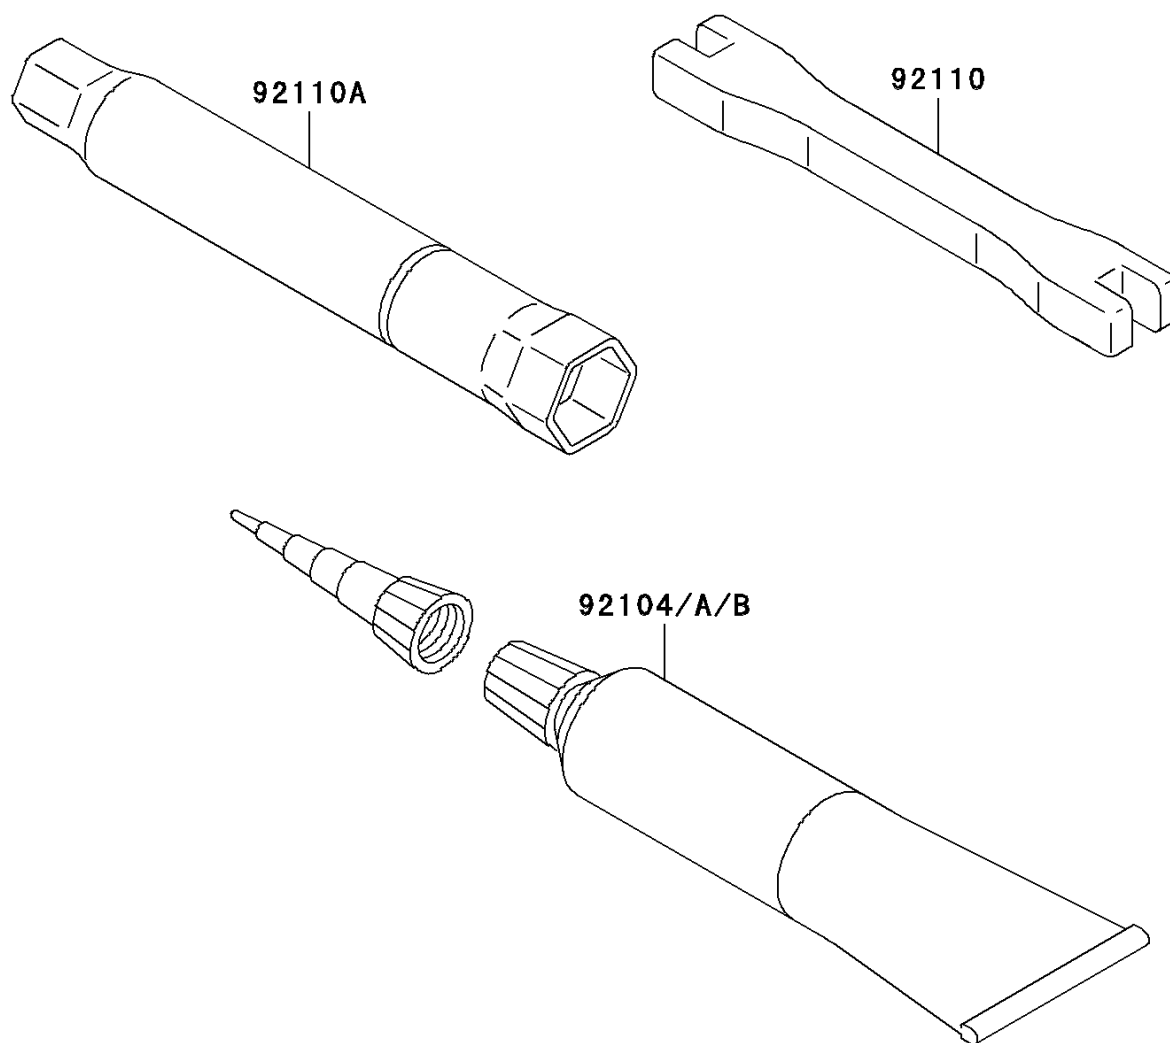

2009 KX™450F PARTS DIAGRAM

Owner's Tools

F2810

2009 KX™450F PARTS LIST

Owner's Tools

ITEM NAME	PART NUMBER	QUANTITY
GASKET-LIQUID,TB1211F,CLEAR (Ref # 92104)	92104-0004	1
GASKET-LIQUID,TB1216,GRAY (Ref # 92104A)	92104-1063	1
GASKET-LIQUID,TB1216B,BLACK (Ref # 92104B)	92104-1064	1
TOOL-WRENCH,NIPPLE,6X8 (Ref # 92110)	92110-0004	1
TOOL-WRENCH,BOX,16MM (Ref # 92110A)	92110-0005	1